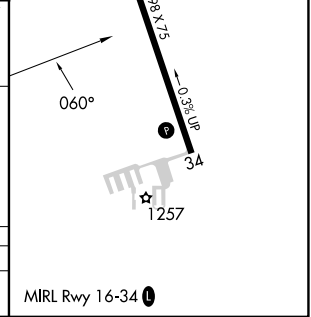

NC-1, 14 MAY 2026 to 11 JUN 2026

NC-1, 14 MAY 2026 to 11 JUN 2026