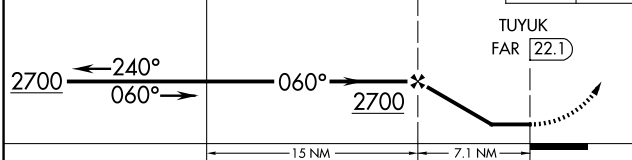

CATEGORY	A	B	C	D
CIRCLING	1760-1 550 (600-1)	1760-1¼ 550 (600-1¼)	1980-2¼ 770 (800-2¼)	NA