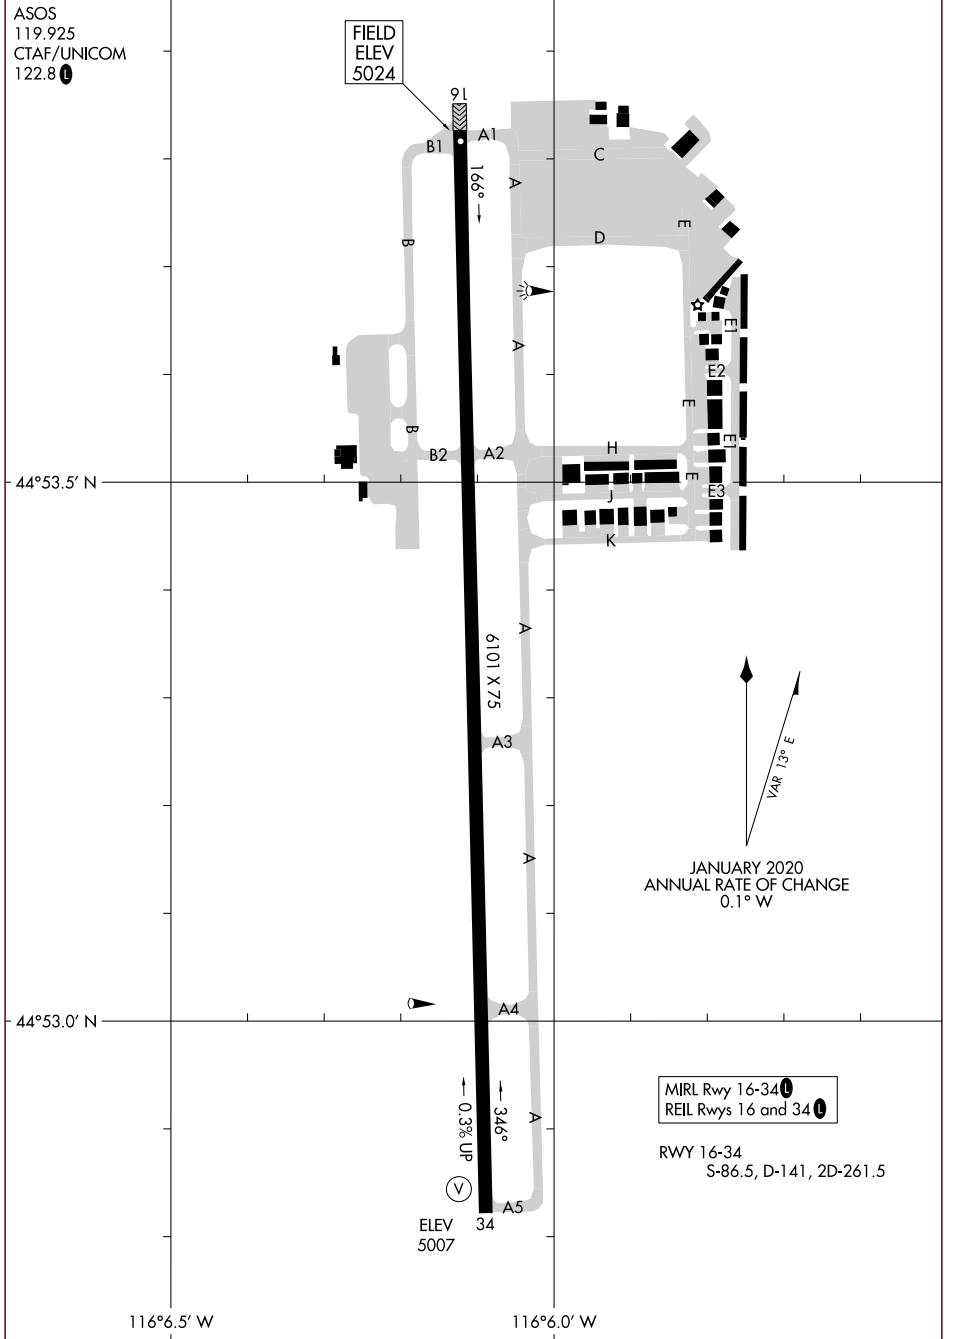

ASOS  
 119.925  
 CTAF/UNICOM  
 122.8

FIELD  
 ELEV  
 5024

NW-1, 14 MAY 2026 to 11 JUN 2026

NW-1, 14 MAY 2026 to 11 JUN 2026

JANUARY 2020  
 ANNUAL RATE OF CHANGE  
 0.1° W

MIRL Rwy 16-34  
 REIL Rwys 16 and 34

RWY 16-34  
 S-86.5, D-141, 2D-261.5