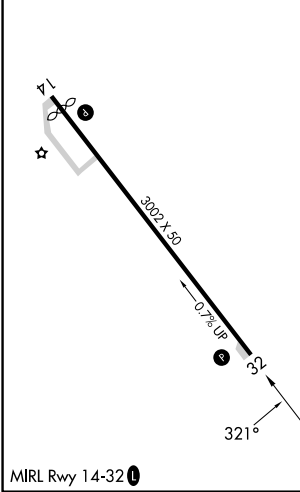

APP CRS	Rwy Ldg	3002
321°	TDZE	1116
	Apt Elev	1116

RNAV (GPS) RWY 32

WINTERSET MUNI (3Y3)

RNP APCH.
 ▼ Circling NA for Cat B southwest of Rwy 14-32. Circling Rwy 14 NA at night. Use Osceola altimeter setting.
 ▲ NA

MISSED APPROACH: Climb to 3000 direct ZIKUP and hold.

175 AWOS-3
120.975

DES MOINES APP CON
123.9 360.7

UNICOM
122.7 (CTAF) 0

ELEV 1116 TDZE 1116

CATEGORY	A	B	C	D
RNAV MDA	1660-1	544 (600-1)	NA	
CIRCLING	1660-1 544 (600-1)	1700-1 584 (600-1)	NA	