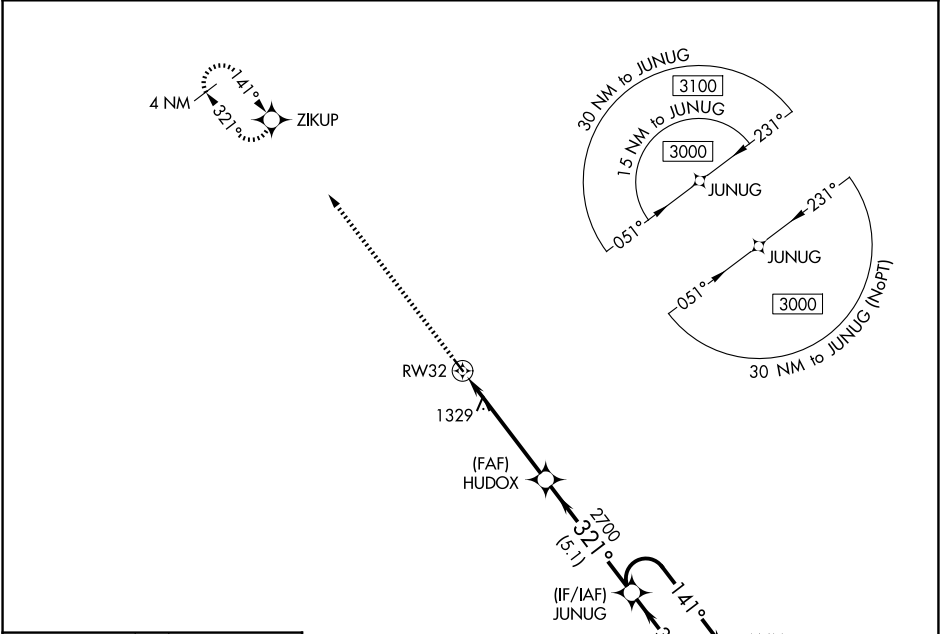

APP CRS	Rwy Ldg	3002
321°	TDZE	1116
	Apt Elev	1116

RNAV (GPS) RWY 32

WINTERSET MUNI (3Y3)

RNP APCH.
 ▼ Circling NA for Cat B southwest of Rwy 14-32. Circling Rwy 14 NA at night. Use Osceola altimeter setting.
 ▲ NA

MISSED APPROACH: Climb to 3000 direct ZIKUP and hold.

175 AWOS-3
120.975

DES MOINES APP CON
123.9 360.7

UNICOM
122.7 (CTAF) 0

ELEV 1116 TDZE 1116

CATEGORY	A	B	C	D
RNAV MDA	1660-1	544 (600-1)	NA	
CIRCLING	1660-1 544 (600-1)	1700-1 584 (600-1)	NA	

NC-3, 14 MAY 2026 to 11 JUN 2026

NC-3, 14 MAY 2026 to 11 JUN 2026