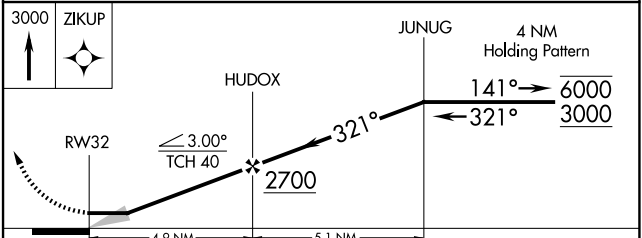

MISSED APPROACH: Climb to 3000 direct ZIKUP and hold.

175 AWOS-3
120.975

DES MOINES APP CON
123.9 360.7

UNICOM
122.7 (CTAF) 0

ELEV 1116 TDZE 1116

CATEGORY	A	B	C	D
RNAV MDA	1660-1	544 (600-1)	NA	
CIRCLING	1660-1 544 (600-1)	1700-1 584 (600-1)	NA	