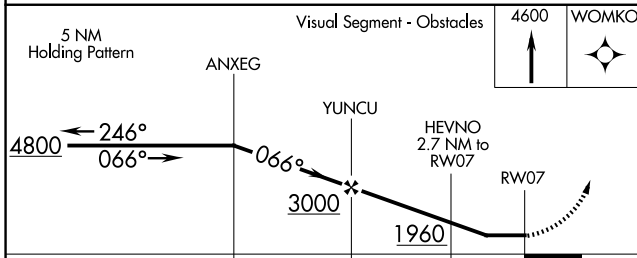

WAAS CH 42534 W07A	APP CRS 066°	Rwy Ldg TDZE 1072 Apt Elev 1072	3632
--	------------------------	---	-------------

RNAV (GPS) RWY 7

BELLEFONTE (N96)

⚠ NA DME/DME RNP-0.3 NA. Use State College altimeter setting, when not received use Clearfield altimeter setting and increase all MDA 140 feet. Helicopter visibility reduction below 1 SM NA. Circling NA southeast of Rwy 7-25. Procedure NA at night.

MISSED APPROACH: Climb to 4600 direct WOMKO and hold, continue climb-in-hold to 4600.

UNV AWOS-3 127.65	NEW YORK CENTER 134.8 338.3	CLNC DEL 125.725	CLNC DEL 118.55 (When twr closed)	UNICOM 122.8 (CTAF)	122.7 0
-----------------------------	---------------------------------------	----------------------------	--	-------------------------------	-----------------------

NE-4, 14 MAY 2026 to 11 JUN 2026

NE-4, 14 MAY 2026 to 11 JUN 2026

ELEV 1072	TDZE 1072
-----------	-----------

CATEGORY	A	B	C	D
LP MDA	1540-1	468 (500-1)		NA
LNAV MDA	1580-1	508 (600-1)		NA
CIRCLING	2140-1¼ 1068 (1100-1¼)	2380-1½ 1308 (1400-1½)		NA