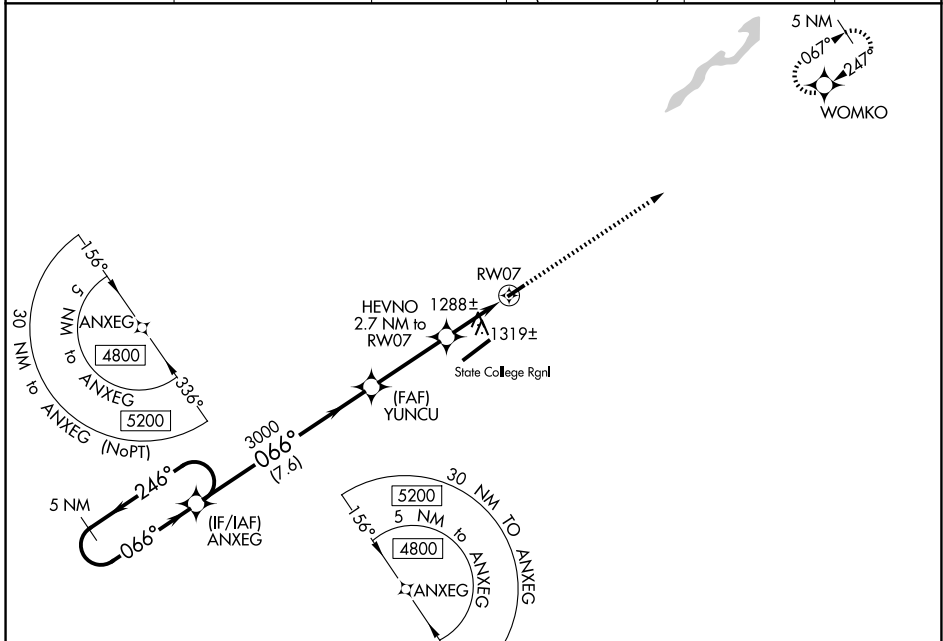

WAAS CH 42534 W07A	APP CRS 066°	Rwy Ldg TDZE 1072 Apt Elev 1072	3632
--	------------------------	---	-------------

RNAV (GPS) RWY 7

BELLEFONTE (N96)

⚠ NA DME/DME RNP-0.3 NA. Use State College altimeter setting, when not received use Clearfield altimeter setting and increase all MDA 140 feet. Helicopter visibility reduction below 1 SM NA. Circling NA southeast of Rwy 7-25. Procedure NA at night.

MISSED APPROACH: Climb to 4600 direct WOMKO and hold, continue climb-in-hold to 4600.

UNV AWOS-3 127.65	NEW YORK CENTER 134.8 338.3	CLNC DEL 125.725	CLNC DEL 118.55 (When twr closed)	UNICOM 122.8 (CTAF)	122.7 0
-----------------------------	---------------------------------------	----------------------------	--	-------------------------------	-----------------------

NE-4, 14 MAY 2026 to 11 JUN 2026

NE-4, 14 MAY 2026 to 11 JUN 2026

ELEV 1072	TDZE 1072
-----------	-----------

CATEGORY	A	B	C	D
LP MDA	1540-1	468 (500-1)		NA
LNAV MDA	1580-1	508 (600-1)		NA
CIRCLING	2140-1¼ 1068 (1100-1¼)	2380-1½ 1308 (1400-1½)		NA