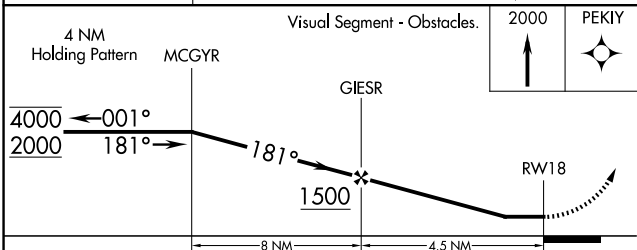

APP CRS 181°	Rwy Ldg TDZE Apt Elev	4045 N/A 11
------------------------	-----------------------------	--

RNAV (GPS)-A
MASSEY RANCH AIRPARK (X50)

RNP APCH.	Procedure NA at night. Use New Smyrna Beach Muni (Jack Bolt Fld) altimeter setting.	MISSED APPROACH: Climb to 2000 direct PEKY and hold.
▽ NA		

EVB AWOS-3 124.625	DAYTONA APP CON 125.35 322.3	UNICOM 122.7 (CTAF)
------------------------------	--	-------------------------------

CATEGORY	A	B	C	D
CIRCLING	500-1 489 (500-1)	620-1 609 (700-1)	680-1¼ 669 (700-1¼)	NA