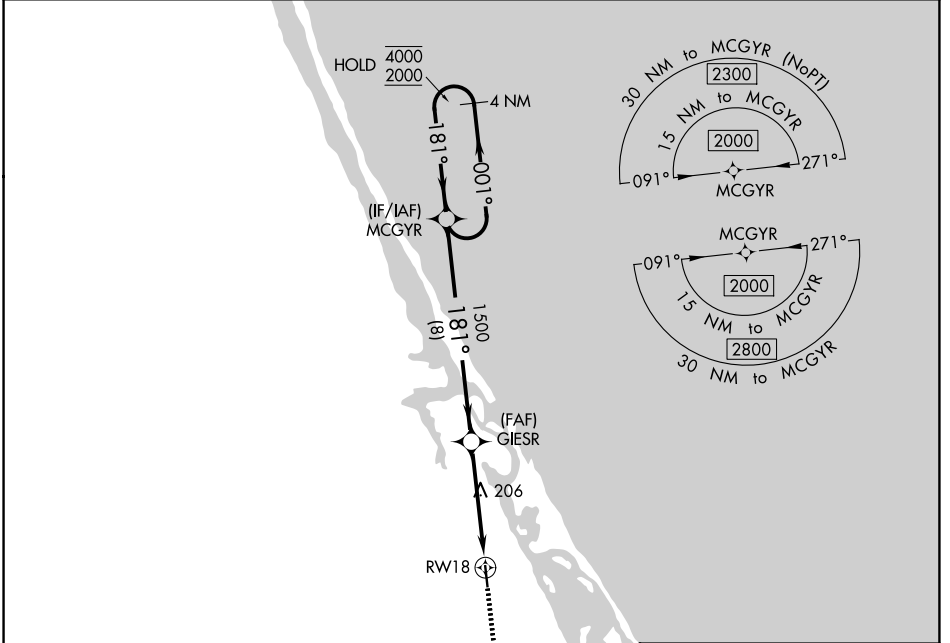

APP CRS 181°	Rwy Ldg TDZE Apt Elev	4045 N/A 11
------------------------	-----------------------------	--

RNAV (GPS)-A
MASSEY RANCH AIRPARK (X50)

RNP APCH.	Procedure NA at night. Use New Smyrna Beach Muni (Jack Bolt Fld) altimeter setting.	MISSED APPROACH: Climb to 2000 direct PEKY and hold.
▽ NA		

EVB AWOS-3 124.625	DAYTONA APP CON 125.35 322.3	UNICOM 122.7 (CTAF)
------------------------------	--	-------------------------------

CATEGORY	A	B	C	D
CIRCLING	500-1 489 (500-1)	620-1 609 (700-1)	680-1¼ 669 (700-1¼)	NA

SE-3, 14 MAY 2026 to 11 JUN 2026

SE-3, 14 MAY 2026 to 11 JUN 2026