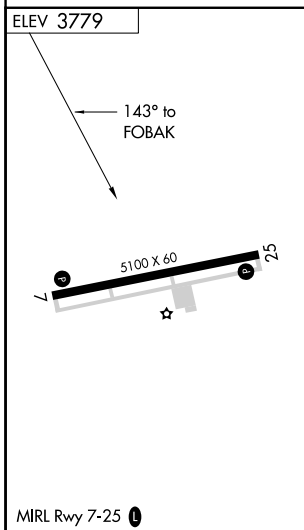

APP CRS 143°	Rwy Idg TDZE Apt Elev	N/A N/A 3779
------------------------	-----------------------------	-----------------------------------------

RNAV (GPS)-B

MULESHOE MUNI (2T1)

<p>▲NA Use Clovis Rgnl altimeter setting; when not received use Hereford Muni altimeter setting.</p>		<p>MISSED APPROACH: Climbing right turn to 5800 direct TXO VORTAC and hold.</p>	
CVN AWOS-3PT 135.375	FORT WORTH CENTER 126.45 316.1	CTAF 122.9	122.8 0

	5 NM Holding Pattern	TXO VORTAC	CENUM	HELUS 2.4 NM to FOBAK	FOBAK
	5800	5800	5600	5200	
	← 323°	→ 143°	→ 143°	→	→
			15 NM	3.5 NM	2.4 NM
CATEGORY	A	B	C	D	
CIRCLING	4360-1 581 (600-1)	4380-1 601 (700-1)	4660-2¾ 881 (900-2¾)	NA	