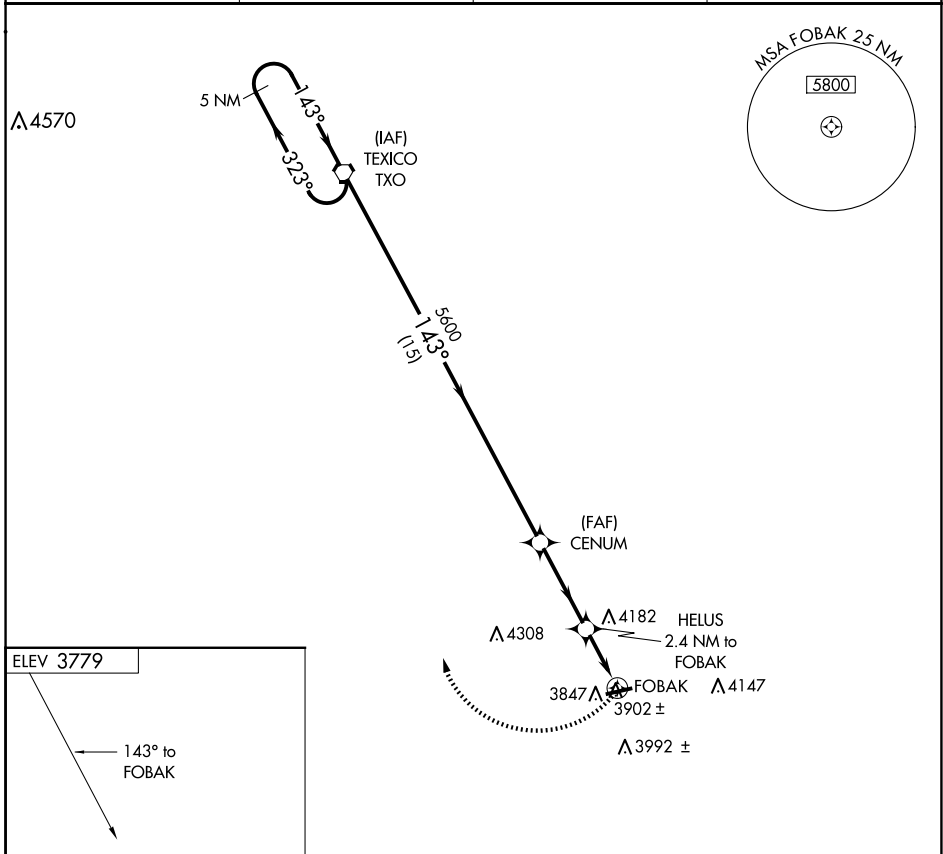

APP CRS 143°	Rwy Idg TDZE Apt Elev	N/A N/A 3779
------------------------	-----------------------------	-----------------------------------------

RNAV (GPS)-B

MULESHOE MUNI (2T1)

<p>▲NA Use Clovis Rgnl altimeter setting; when not received use Hereford Muni altimeter setting.</p>		<p>MISSED APPROACH: Climbing right turn to 5800 direct TXO VORTAC and hold.</p>	
CVN AWOS-3PT 135.375	FORT WORTH CENTER 126.45 316.1	CTAF 122.9	122.8 0

	5 NM Holding Pattern	TXO VORTAC	CENUM	HELUS 2.4 NM to FOBAK	FOBAK
	5800	5800	5600	5200	
	← 323°	→ 143°	→ 143°	→	→
			15 NM	3.5 NM	2.4 NM
CATEGORY	A	B	C	D	
CIRCLING	4360-1 581 (600-1)	4380-1 601 (700-1)	4660-2¾ 881 (900-2¾)	NA	