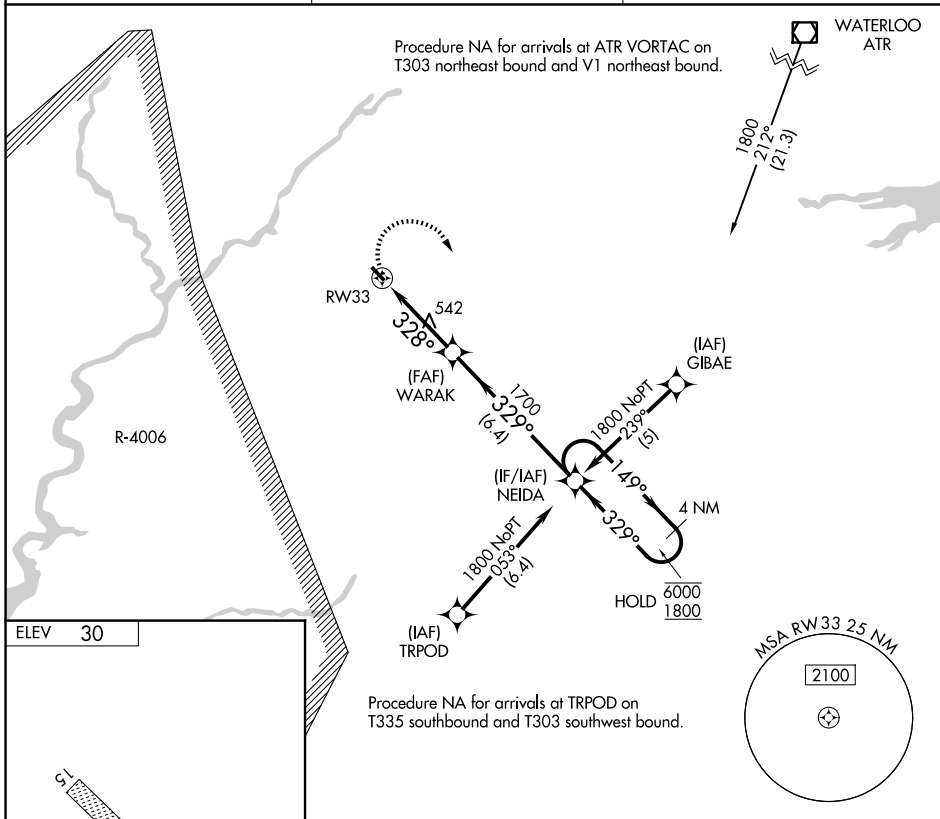

APP CRS	Rwy Ldg TDZE	N/A
328°	Apt Elev	30

RNAV (GPS)-A

LAUREL (N06)

RNP APCH - GPS.	MISSED APPROACH: Climbing right turn to 1800 direct NEIDA and hold.
<p>Procedure NA at night. Use SBY altimeter setting; when not received, use GED altimeter setting and increase all MDAs 20 feet.</p>	

SBY ASOS 118.325	PATUXENT APP CON * 127.95 314.0	CTAF 122.9 0
----------------------------	---	------------------------

NE-3, 14 MAY 2026 to 11 JUN 2026

NE-3, 14 MAY 2026 to 11 JUN 2026

ELEV	30
------	----

CATEGORY	A	B	C	D
CIRCLING	880-1¼	850 (900-1¼)	NA	