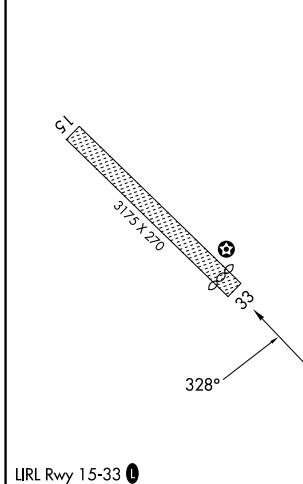

APP CRS	Rwy Ldg TDZE	N/A
328°	Apt Elev	30

RNAV (GPS)-A

LAUREL (N06)

RNP APCH - GPS.	MISSED APPROACH: Climbing right turn to 1800 direct NEIDA and hold.
<p>Procedure NA at night. Use SBY altimeter setting; when not received, use GED altimeter setting and increase all MDAs 20 feet.</p>	

CATEGORY	A	B	C	D
CIRCLING	880-1¼	850 (900-1¼)	NA	