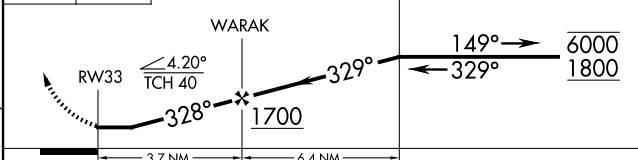

CATEGORY	A	B	C	D
CIRCLING	880-1¼	850 (900-1¼)	NA