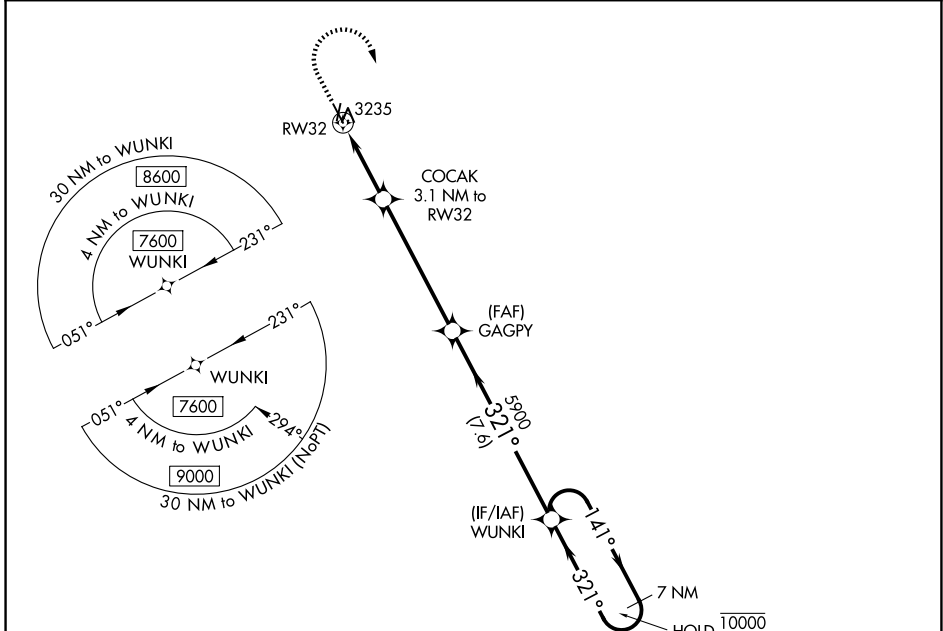

WAAS CH 82728 W32A	APP CRS 321°	Rwy Ldg TDZE Apt Elev	4501 3180 3191
--	------------------------	-----------------------------	---

RNAV (GPS) RWY 32

BELLE FOURCHE MUNI (EFC)

RNP APCH.	Baro-VNAV NA. Use Ellsworth altimeter setting.	MISSED APPROACH: Climb to 3800 then climbing right turn to 7600 direct WUNKI and hold. Continue climb-in-hold to 7600.
-----------	---	--

DENVER CENTER 127.95 338.2	AUNICOM 122.8 (CTAF) 0
--------------------------------------	----------------------------------

ELEV 3191	TDZE 3180
-----------	-----------

CATEGORY	A	B	C	D
LPV DA	3553-1 373 (400-1)			NA
LNAV/VNAV DA	3558-1 378 (400-1)			NA
LNAV MDA	3660-1	480 (500-1)	3660-1 ³ / ₈ 480 (500-1 ³ / ₈)	NA
CIRCLING	3780-1 589 (600-1)	3820-1 629 (700-1)	3820-1 ³ / ₄ 629 (700-1 ³ / ₄)	NA

NC-1, 14 MAY 2026 to 11 JUN 2026

NC-1, 14 MAY 2026 to 11 JUN 2026