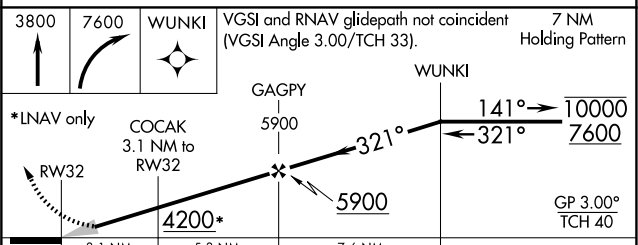

WAAS CH 82728 W32A	APP CRS 321°	Rwy Ldg TDZE Apt Elev	4501 3180 3191
--	------------------------	-----------------------------	---

RNAV (GPS) RWY 32

BELLE FOURCHE MUNI (EFC)

RNP APCH.	Baro-VNAV NA. Use Ellsworth altimeter setting.	MISSED APPROACH: Climb to 3800 then climbing right turn to 7600 direct WUNKI and hold. Continue climb-in-hold to 7600.
-----------	---	--

DENVER CENTER 127.95 338.2	AUNICOM 122.8 (CTAF) 0
--------------------------------------	----------------------------------

ELEV 3191	TDZE 3180
-----------	-----------

CATEGORY	A	B	C	D
LPV DA	3553-1 373 (400-1)			NA
LNAV/VNAV DA	3558-1 378 (400-1)			NA
LNAV MDA	3660-1	480 (500-1)	3660-1 ³ / ₈ 480 (500-1 ³ / ₈)	NA
CIRCLING	3780-1 589 (600-1)	3820-1 629 (700-1)	3820-1 ³ / ₄ 629 (700-1 ³ / ₄)	NA