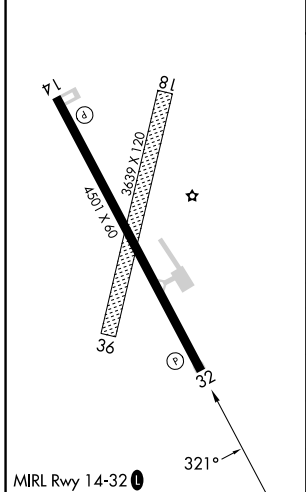

CATEGORY	A	B	C	D
LPV DA	3553-1 373 (400-1)			NA
LNAV/VNAV DA	3558-1 378 (400-1)			NA
LNAV MDA	3660-1	480 (500-1)	3660-1³/₈ 480 (500-1³/₈)	NA
CIRCLING	3780-1 589 (600-1)	3820-1 629 (700-1)	3820-1³/₄ 629 (700-1³/₄)	NA

NC-1, 14 MAY 2026 to 11 JUN 2026

NC-1, 14 MAY 2026 to 11 JUN 2026