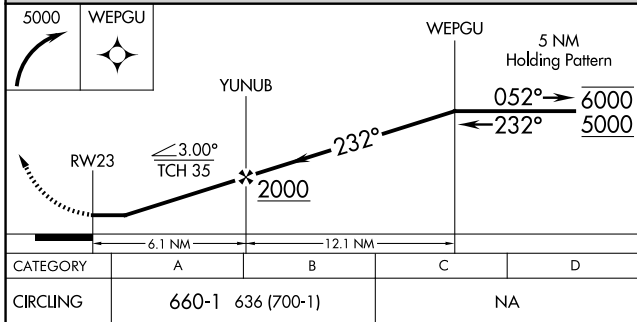

APP CRS	Rwy Ldg	N/A
232°	TDZE	N/A
	Apt Elev	24

RNAV (GPS)-A

KALAUPAPA (LUP) (PHLU)

RNP APCH.	MISSED APPROACH: Climbing right turn to 5000 direct WEPGU and hold, continue climb-in-hold to 5000.
<p>▼ Circling NA southeast of Rwy 5-23.</p> <p>▲ NA Procedure NA at night.</p> <p>Use Kaunakakai altimeter setting.</p>	
HCF CENTER 124.1 317.5	CTAF 122.9

KALAUPAPA, HAWAII					KALAUPAPA (LUP) (PHLU)
Amdt 1 20JUN19					RNAV (GPS)-A
	21°13'N	156°58'W			

PAC, 14 MAY 2026 to 09 JUL 2026

PAC, 14 MAY 2026 to 09 JUL 2026