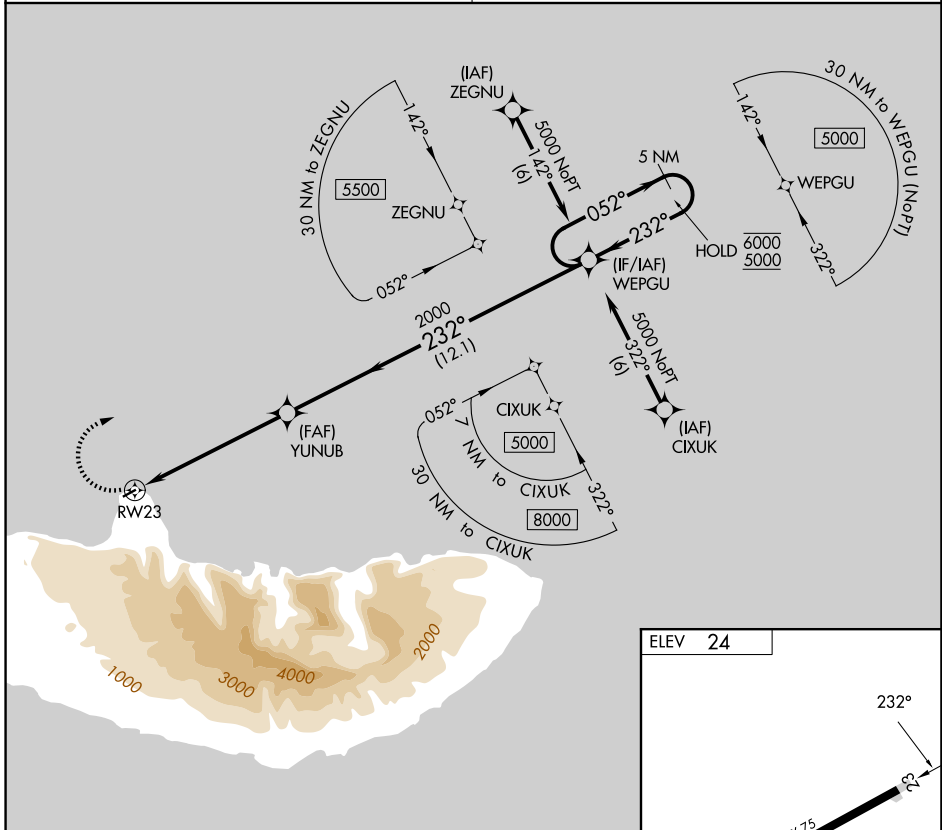

APP CRS	Rwy Ldg	N/A
232°	TDZE	N/A
	Apt Elev	24

RNAV (GPS)-A

KALAUPAPA (LUP) (PHLU)

RNP APCH.	MISSED APPROACH: Climbing right turn to 5000 direct WEPGU and hold, continue climb-in-hold to 5000.
<p>▼ Circling NA southeast of Rwy 5-23.</p> <p>▲ NA Procedure NA at night.</p> <p>Use Kaunakakai altimeter setting.</p>	
HCF CENTER 124.1 317.5	CTAF 122.9

KALAUPAPA, HAWAII					KALAUPAPA (LUP) (PHLU)
Amdt 1 20JUN19					RNAV (GPS)-A
	21°13'N	156°58'W			

PAC, 14 MAY 2026 to 09 JUL 2026

PAC, 14 MAY 2026 to 09 JUL 2026