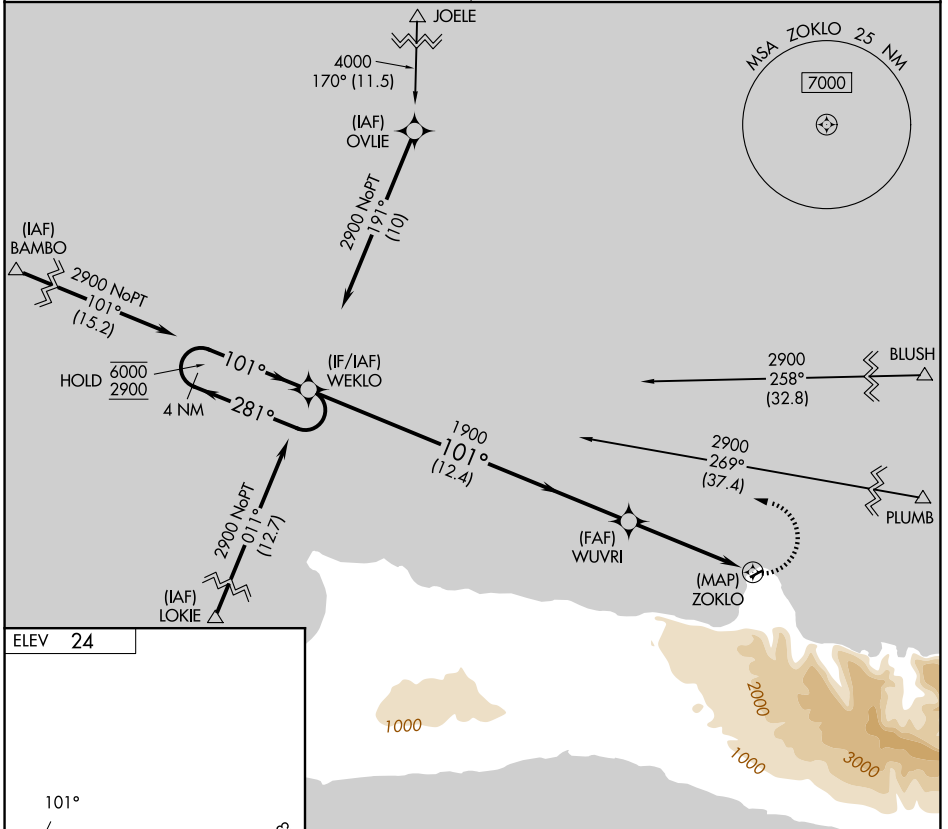

APP CRS	Rwy Ldg	N/A
101°	TDZE	N/A
	Apt Elev	24

# RNAV (GPS)-B

KALAUPAPA (LUP) (PHLU)

RNP APCH.	MISSED APPROACH: Climbing left turn to 2900 direct WEKLO and hold.
<p>▼ Circling NA southeast of Rwy 5-23.</p> <p>▲ NA Procedure NA at night.</p> <p>Use Kaunakakai altimeter setting.</p>	
HCF CENTER <b>124.1 317.5</b>	CTAF <b>122.9</b>

CATEGORY	A	B	C	D
CIRCLING	680-1	656 (700-1)	NA	NA

PAC, 14 MAY 2026 to 09 JUL 2026

PAC, 14 MAY 2026 to 09 JUL 2026