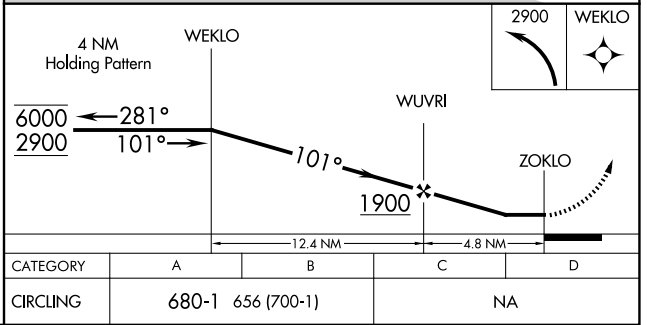

# RNAV (GPS)-B

KALAUPAPA (LUP) (PHLU)

RNP APCH.	MISSED APPROACH: Climbing left turn to 2900 direct WEKLO and hold.
<p>▼ Circling NA southeast of Rwy 5-23.</p> <p>▲ NA Procedure NA at night.</p> <p>Use Kaunakakai altimeter setting.</p>	
HCF CENTER <b>124.1 317.5</b>	CTAF <b>122.9</b>