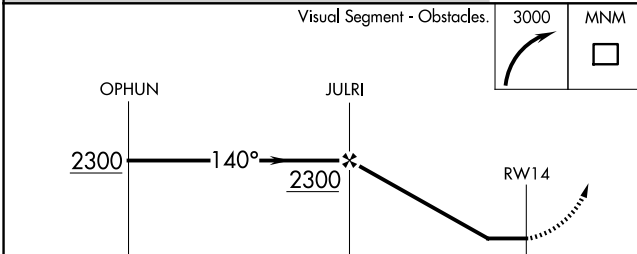

APP CRS	Rwy Ldg	2697
140°	TDZE	763
	Apt Elev	773

RNAV (GPS) RWY 14

EPHRAIM/GIBRALTAR (3D2)

RNP APCH - GPS.

⚠ Procedure NA at night. Rwy 14 helicopter visibility reduction below 1 SM NA.

MISSED APPROACH: Climbing right turn to 3000 direct MNM DME and hold.

AWOS-3PT
124.175

GREEN BAY APP CON★
120.3 338.2

UNICOM
123.0 (CTAF) 0

EC-3, 14 MAY 2026 to 11 JUN 2026

EC-3, 14 MAY 2026 to 11 JUN 2026

CATEGORY	A	B	C	D
LNVA MDA	1200-1	437 (500-1)	1200-1¼ 437 (500-1¼)	NA

MIRL Rwy 14-32 0