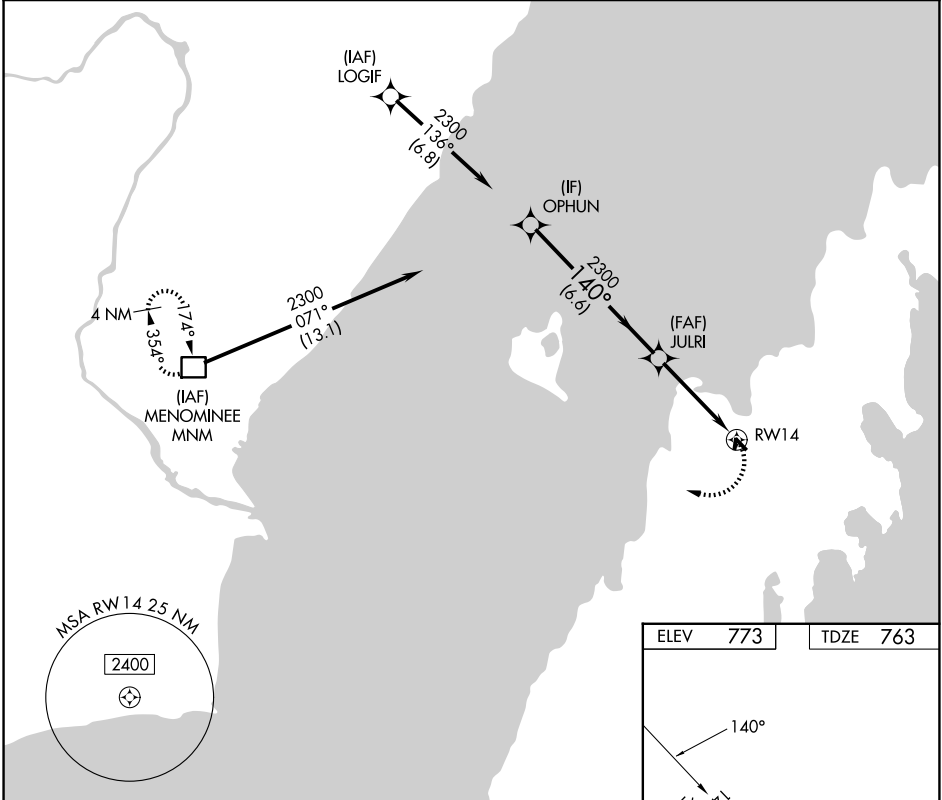

APP CRS	Rwy Ldg	2697
140°	TDZE	763
	Apt Elev	773

RNAV (GPS) RWY 14

EPHRAIM/GIBRALTAR (3D2)

RNP APCH - GPS.

⚠ Procedure NA at night. Rwy 14 helicopter visibility reduction below 1 SM NA.

MISSED APPROACH: Climbing right turn to 3000 direct MNM DME and hold.

AWOS-3PT
124.175

GREEN BAY APP CON★
120.3 338.2

UNICOM
123.0 (CTAF) 0

EC-3, 14 MAY 2026 to 11 JUN 2026

EC-3, 14 MAY 2026 to 11 JUN 2026

CATEGORY	A	B	C	D
LNVA MDA	1200-1	437 (500-1)	1200-1¼ 437 (500-1¼)	NA

MIRL Rwy 14-32 0