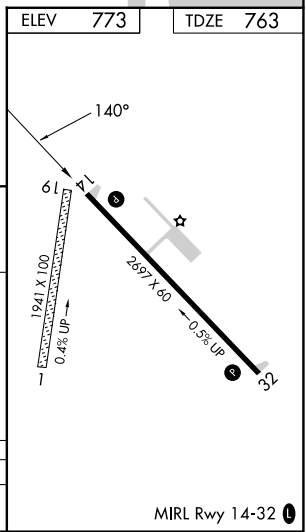

CATEGORY	A	B	C	D
LNVA MDA	1200-1	437 (500-1)	1200-1¼ 437 (500-1¼)	NA

MIRL Rwy 14-32 0