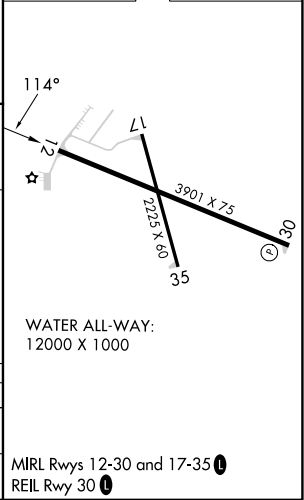

MISSED APPROACH: Climb to 2500 direct HISAV and hold.

AWOS-3
118.65

GREEN BAY APP CON ★
119.4 338.2

UNICOM
122.8 (CTAF) 0

EC-3, 14 MAY 2026 to 11 JUN 2026

EC-3, 14 MAY 2026 to 11 JUN 2026

ELEV 813	TDZE 811
----------	----------

CATEGORY	A	B	C	D
LNNAV MDA	1300-1	489 (500-1)	1300-1 ³ / ₈	489 (500-1 ³ / ₈)
CIRCLING	1340-1 527 (600-1)	1440-1 627 (700-1)	1680-2 ¹ / ₂ 867 (900-2 ¹ / ₂)	1680-2 ³ / ₄ 867 (900-2 ³ / ₄)

MIRL Rwy 12-30 and 17-35 0
 REIL Rwy 30 0