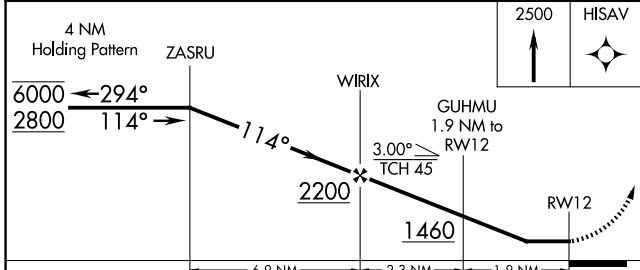

APP CRS	Rwy Ldg	3901
114°	TDZE	811
	Apt Elev	813

RNAV (GPS) RWY 12

SHAWANO MUNI (E/ZS)

RNP APCH - GPS.

▼ Rwy 12 helicopter visibility reduction below 1 SM NA.
▲ Straight-in Rwy 12 NA at night, Circling Rwy 12, 17, 35 NA at night.

MISSED APPROACH: Climb to 2500 direct HISAV and hold.

AWOS-3
118.65

GREEN BAY APP CON ★
119.4 338.2

UNICOM
122.8 (CTAF) 0

EC-3, 14 MAY 2026 to 11 JUN 2026

EC-3, 14 MAY 2026 to 11 JUN 2026

ELEV 813	TDZE 811
----------	----------

CATEGORY	A	B	C	D
LNNAV MDA	1300-1	489 (500-1)	1300-1 ³ / ₈	489 (500-1 ³ / ₈)
CIRCLING	1340-1 527 (600-1)	1440-1 627 (700-1)	1680-2 ¹ / ₂ 867 (900-2 ¹ / ₂)	1680-2 ³ / ₄ 867 (900-2 ³ / ₄)

MIRL Rwy 12-30 and 17-35 0
 REIL Rwy 30 0