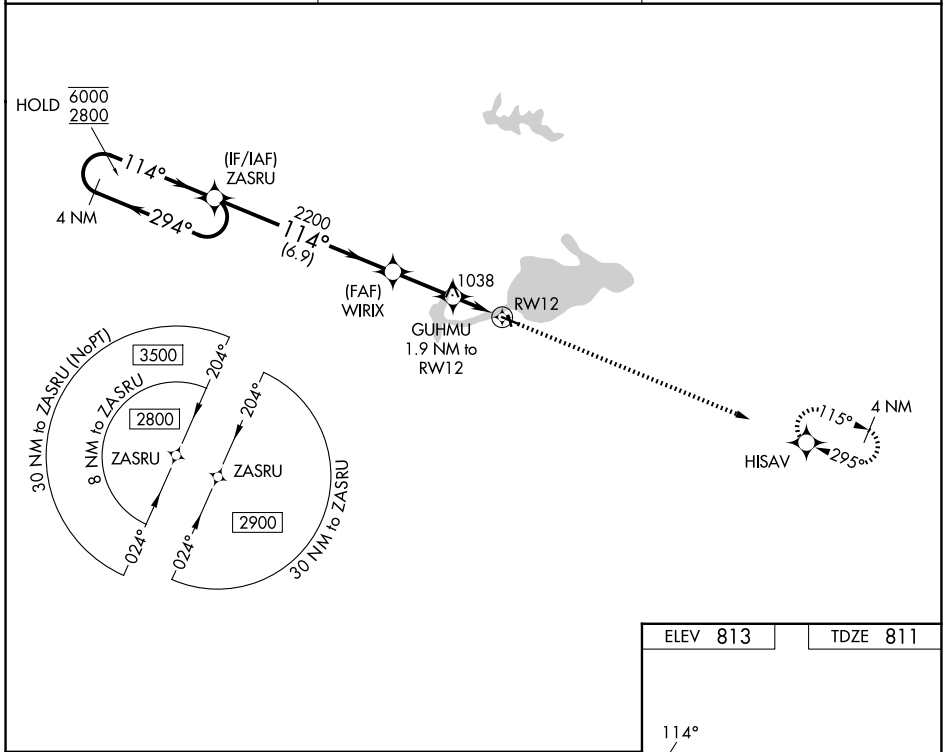

APP CRS	Rwy Ldg	3901
114°	TDZE	811
	Apt Elev	813

RNAV (GPS) RWY 12

SHAWANO MUNI (E/ZS)

RNP APCH - GPS.

▼ Rwy 12 helicopter visibility reduction below 1 SM NA.
▲ Straight-in Rwy 12 NA at night, Circling Rwy 12, 17, 35 NA at night.

MISSED APPROACH: Climb to 2500 direct HISAV and hold.

AWOS-3
118.65

GREEN BAY APP CON ★
119.4 338.2

UNICOM
122.8 (CTAF) 0

EC-3, 14 MAY 2026 to 11 JUN 2026

EC-3, 14 MAY 2026 to 11 JUN 2026

ELEV 813	TDZE 811
----------	----------

CATEGORY	A	B	C	D
LNNAV MDA	1300-1	489 (500-1)	1300-1 ³ / ₈	489 (500-1 ³ / ₈)
CIRCLING	1340-1 527 (600-1)	1440-1 627 (700-1)	1680-2 ¹ / ₂ 867 (900-2 ¹ / ₂)	1680-2 ³ / ₄ 867 (900-2 ³ / ₄)

MIRL Rwy 12-30 and 17-35 0
 REIL Rwy 30 0