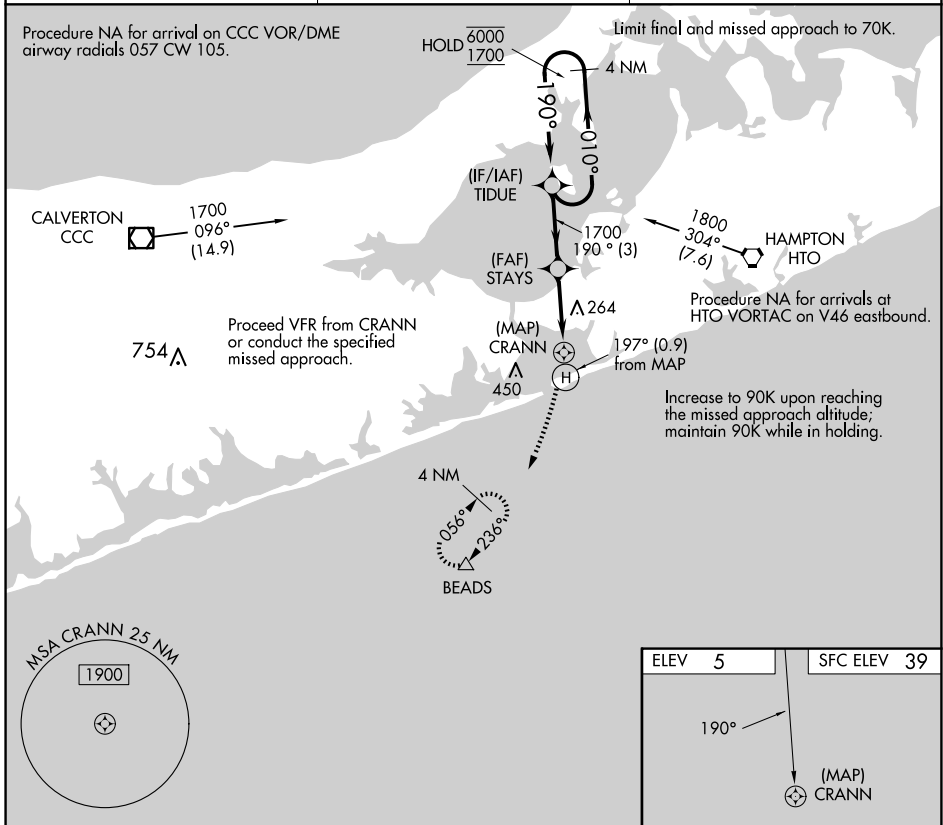

COPTER RNAV (GPS) 190°

SOUTHAMPTON (87N)

APP CRS	Rwy Idg	N/A
190°	Sfc Elev	39
	Apt Elev	5

RNP APCH.	MISSED APPROACH: Climbing right turn to 2000 direct BEADS and hold.
<p>▲ NA Procedure NA at night. Use Westhampton Beach altimeter setting.</p>	

FOK ASOS 119,925	NEW YORK APP CON 125,975	CTAF 122.9
----------------------------	------------------------------------	----------------------

CATEGORY	COPTER	
LNAV MDA	560-1	521 (600-1)

COPTER RNAV (GPS) 190°

NE-2, 14 MAY 2026 to 11 JUN 2026

NE-2, 14 MAY 2026 to 11 JUN 2026