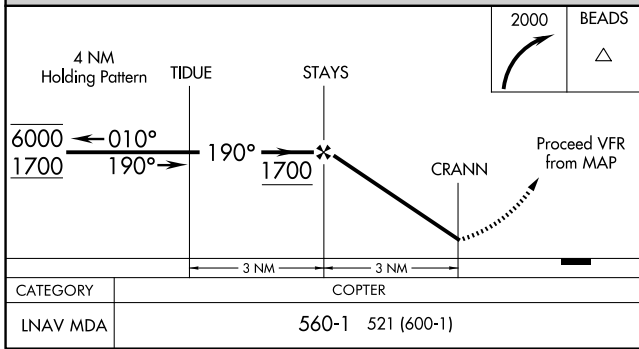

COPTER RNAV (GPS) 190°

SOUTHAMPTON (87N)

APP CRS	Rwy Idg	N/A
190°	Sfc Elev	39
	Apt Elev	5

RNP APCH.	MISSED APPROACH: Climbing right turn to 2000 direct BEADS and hold.
<p>▲ NA Procedure NA at night. Use Westhampton Beach altimeter setting.</p>	

FOK ASOS 119,925	NEW YORK APP CON 125,975	CTAF 122.9
----------------------------	------------------------------------	----------------------

CATEGORY	COPTER	
LNAV MDA	560-1	521 (600-1)

COPTER RNAV (GPS) 190°