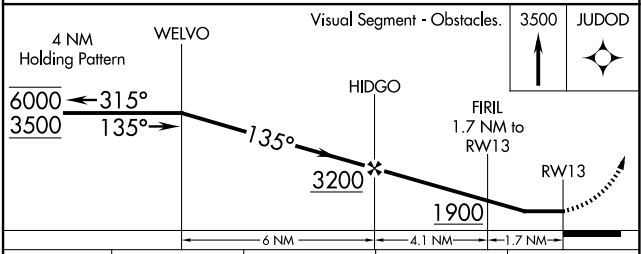

CATEGORY	A	B	C	D
LP MDA	1680-1	351 (400-1)		NA
LNAV MDA	1700-1	371 (400-1)		NA
CIRCLING	1780-1	451 (500-1)		NA

NC-1, 14 MAY 2026 to 11 JUN 2026

NC-1, 14 MAY 2026 to 11 JUN 2026