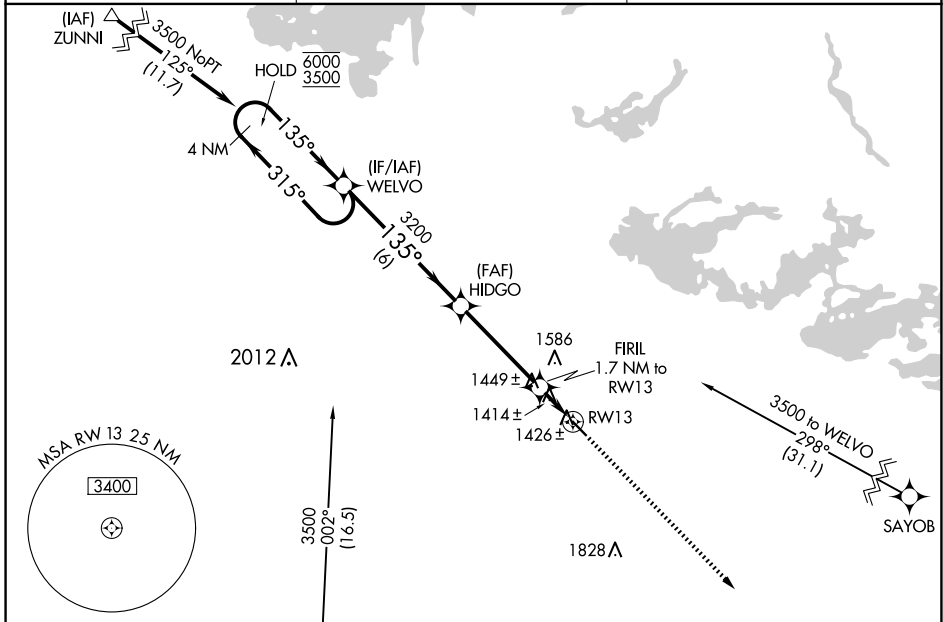

WAAS CH 58127 W13A	APP CRS 135°	Rwy Idg TDZE Apt Elev	4000 1329 1329

RNAV (GPS) RWY 13

COOK MUNI (CQM)

RNP APCH.	MISSED APPROACH: Climb to 3500 direct JUDOD and hold.
▼ Rwy 13 helicopter visibility reduction below 3/4 SM NA. When local altimeter setting not received, use Orr altimeter setting and increase all MDAs 40 feet.	

AWOS-3 118.175	MINNEAPOLIS CENTER 127.9 281.45	CTAF 122.9 0

ELEV 1329	TDZE 1329