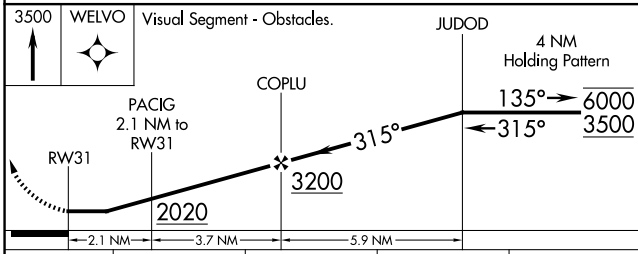

WAAS CH 78426 W31A	APP CRS 315°	Rwy Idg TDZE Apt Elev	4000 1328 1329
---------------------------------	------------------------	-----------------------------	---

RNAV (GPS) RWY 31

COOK MUNI (CQM)

RNP APCH.		MISSED APPROACH: Climb to 3500 direct WELVO and hold.
<p>⚠ Rwy 31 helicopter visibility reduction below $\frac{3}{4}$ SM NA. When local altimeter setting not received, use Orr altimeter setting and increase all MDAs 40 feet.</p>		
AWOS-3 118.175	MINNEAPOLIS CENTER 127.9 281.45	CTAF 122.9 0