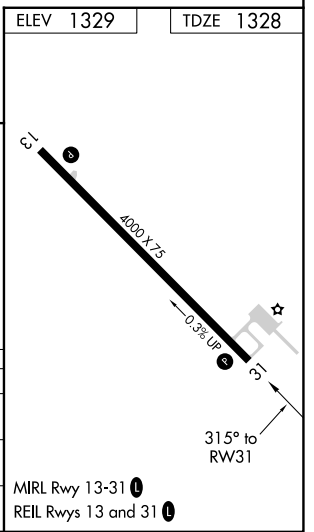

NC-1, 14 MAY 2026 to 11 JUN 2026

NC-1, 14 MAY 2026 to 11 JUN 2026