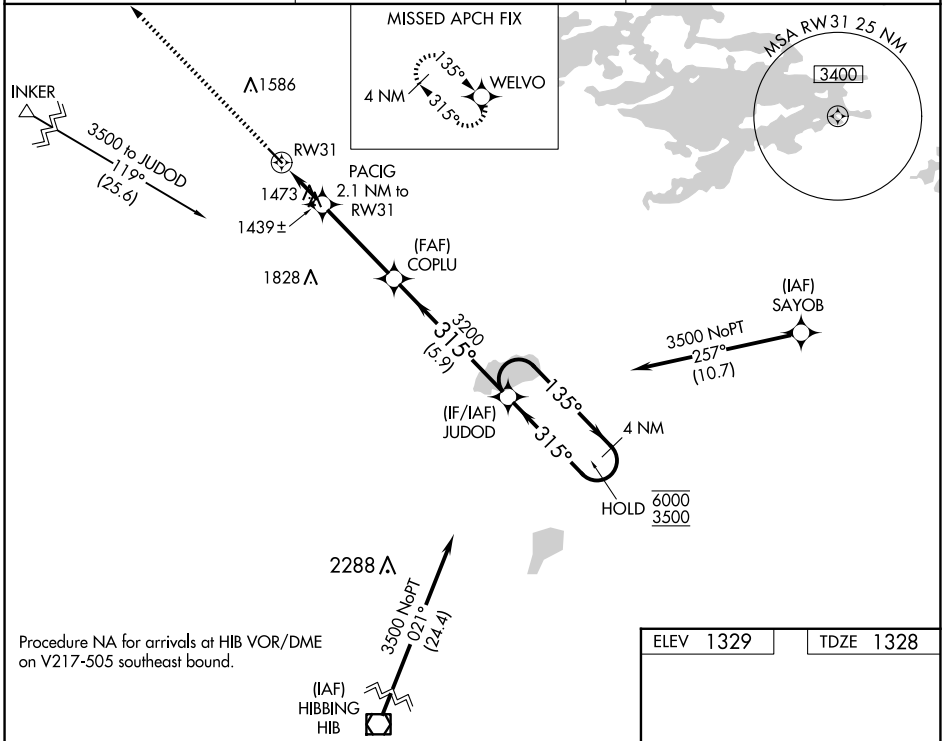

WAAS CH 78426 W31A	APP CRS 315°	Rwy Idg TDZE Apt Elev	4000 1328 1329
---------------------------------	------------------------	-----------------------------	---

RNAV (GPS) RWY 31

COOK MUNI (CQM)

RNP APCH.		MISSED APPROACH: Climb to 3500 direct WELVO and hold.
<p>⚠ Rwy 31 helicopter visibility reduction below $\frac{3}{4}$ SM NA. When local altimeter setting not received, use Orr altimeter setting and increase all MDAs 40 feet.</p>		
AWOS-3 118.175	MINNEAPOLIS CENTER 127.9 281.45	CTAF 122.9 0

CATEGORY	A	B	C	D
LP MDA	1740-1	412 (500-1)		NA
LNAV MDA	1760-1	432 (500-1)		NA
CIRCLING	1780-1	451 (500-1)		NA

NC-1, 14 MAY 2026 to 11 JUN 2026

NC-1, 14 MAY 2026 to 11 JUN 2026