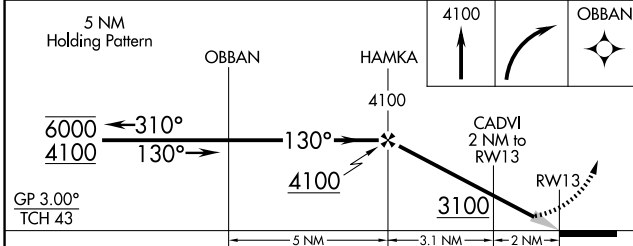

WAAS CH 78447 W13A	APP CRS 130°	Rwy Ldg TDZE Apt Elev	4200 2445 2449
--	------------------------	-----------------------------	---

RNAV (GPS) RWY 13

CHEYENNE EAGLE BUTTE (84D)

RNP APCH - GPS.		MISSED APPROACH: Climb to 4100 then turn right direct OBBAN and hold.
▼ NA Baro-VNAV NA ▲ NA Use PIR altimeter setting; when not received, procedure NA.		
PIR ASOS 119.025	MINNEAPOLIS CENTER 135.25 256.7	UNICOM 122.8 (CTAF) 0