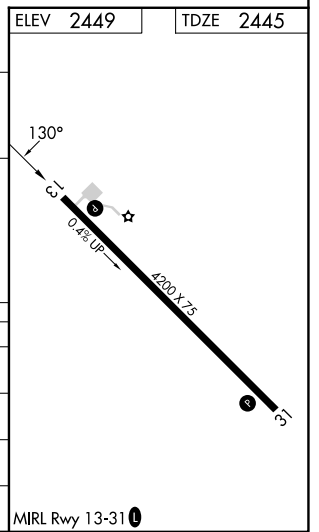

WAAS CH 78447 W13A	APP CRS 130°	Rwy Ldg TDZE Apt Elev	4200 2445 2449
--	------------------------	-----------------------------	---

RNAV (GPS) RWY 13

CHEYENNE EAGLE BUTTE (84D)

RNP APCH - GPS.		MISSED APPROACH: Climb to 4100 then turn right direct OBBAN and hold.
▼ NA Baro-VNAV NA ▲ NA Use PIR altimeter setting; when not received, procedure NA.		
PIR ASOS 119.025	MINNEAPOLIS CENTER 135.25 256.7	UNICOM 122.8 (CTAF) 0