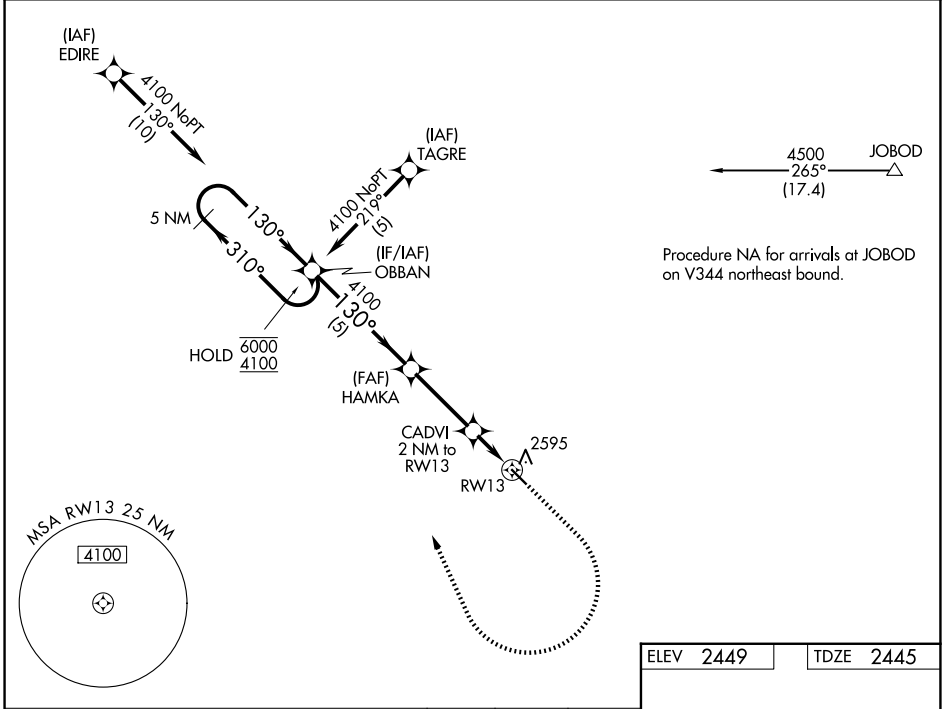

WAAS CH 78447 W13A	APP CRS 130°	Rwy Ldg TDZE Apt Elev	4200 2445 2449
--	------------------------	-----------------------------	---

RNAV (GPS) RWY 13

CHEYENNE EAGLE BUTTE (84D)

RNP APCH - GPS.		MISSED APPROACH: Climb to 4100 then turn right direct OBBAN and hold.
▼ NA Baro-VNAV NA ▲ NA Use PIR altimeter setting; when not received, procedure NA.		
PIR ASOS 119.025	MINNEAPOLIS CENTER 135.25 256.7	UNICOM 122.8 (CTAF) 0

CATEGORY	A	B	C	D
LPV DA	2924-1 ³ / ₈	479 (500-1 ³ / ₈)		NA
LNAV/VNAV DA	2966-1 ¹ / ₂	521 (600-1 ¹ / ₂)		NA
LNAV MDA	3080-1	635 (700-1)		NA
CIRCLING	3240-1	791 (800-1)		NA

NC-1, 14 MAY 2026 to 11 JUN 2026

NC-1, 14 MAY 2026 to 11 JUN 2026