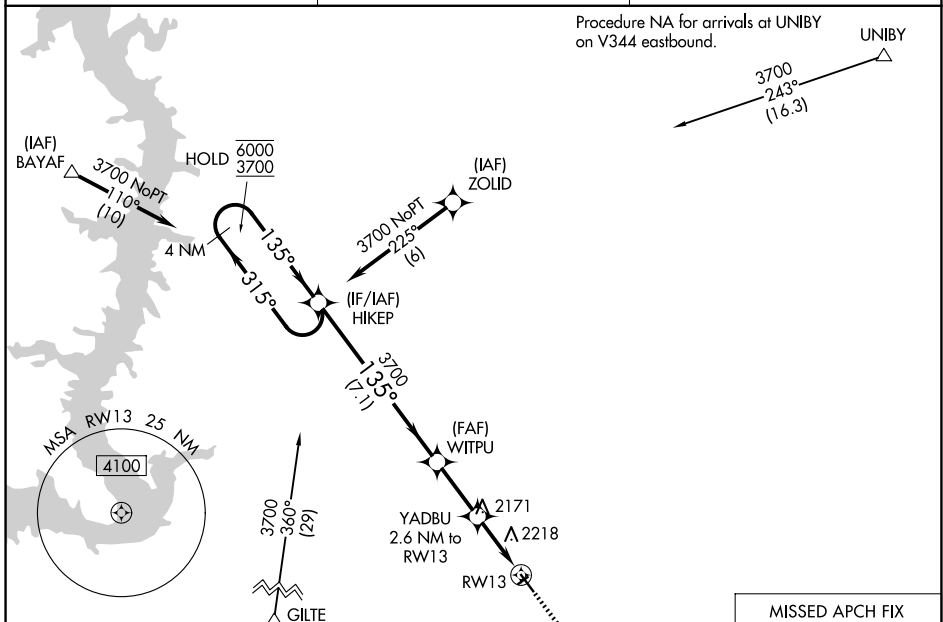

WAAS CH 93921 W13A	APP CRS 135°	Rwy Ldg TDZE Apt Elev 4400 2061 2062
--	------------------------	--

RNAV (GPS) RWY 13

GETTYSBURG MUNI (ØD8)

RNP APCH-GPS.

⚠ NA Circling NA to Rwys 4 and 22. Procedure NA at night. Rwy 13 helicopter visibility reduction below 1 SM NA. When local altimeter setting not received, use Pierre altimeter setting.

MISSED APPROACH: Climb to 3500 direct ZEWOX and hold.

AWOS-3P 119.275	MINNEAPOLIS CENTER 125.1 269.1	UNICOM 122.8 (CTAF) 0
---------------------------	--	---------------------------------

ELEV 2062	TDZE 2061
------------------	------------------