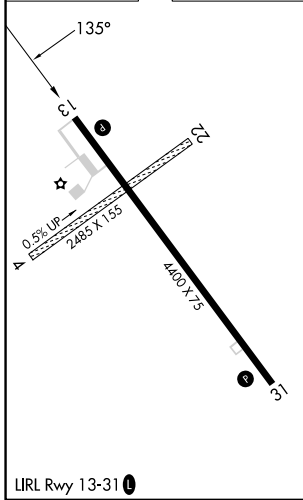

WAAS CH 93921 W13A	APP CRS 135°	Rwy Ldg TDZE Apt Elev 4400 2061 2062
--	------------------------	--

RNAV (GPS) RWY 13

GETTYSBURG MUNI (ØD8)

RNP APCH-GPS.

⚠ NA Circling NA to Rwys 4 and 22. Procedure NA at night. Rwy 13 helicopter visibility reduction below 1 SM NA. When local altimeter setting not received, use Pierre altimeter setting.

MISSED APPROACH: Climb to 3500 direct ZEWOX and hold.

AWOS-3P 119.275	MINNEAPOLIS CENTER 125.1 269.1	UNICOM 122.8 (CTAF) 0
---------------------------	--	---------------------------------

ELEV 2062	TDZE 2061
------------------	------------------

CATEGORY	A	B	C	D
LP MDA	2560-1	499 (500-1)	2560-1 ³ / ₈ 499 (500-1 ³ / ₈)	NA
LNAV MDA	2620-1	559 (600-1)	2620-1 ¹ / ₈ 559 (600-1 ¹ / ₈)	NA
CIRCLING	2660-1	598 (600-1)	2820-2 ¹ / ₄ 758 (800-2 ¹ / ₄)	NA