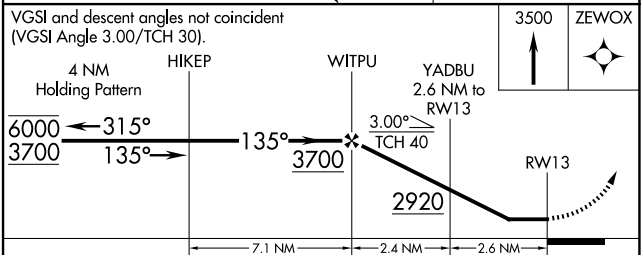

WAAS CH 93921 W13A	APP CRS 135°	Rwy Ldg TDZE Apt Elev 4400 2061 2062
--	------------------------	--

RNAV (GPS) RWY 13

GETTYSBURG MUNI (ØD8)

RNP APCH-GPS.

⚠ NA Circling NA to Rwys 4 and 22. Procedure NA at night. Rwy 13 helicopter visibility reduction below 1 SM NA. When local altimeter setting not received, use Pierre altimeter setting.

MISSED APPROACH: Climb to 3500 direct ZEWOX and hold.

AWOS-3P 119.275	MINNEAPOLIS CENTER 125.1 269.1	UNICOM 122.8 (CTAF) 0
---------------------------	--	---------------------------------

ELEV 2062	TDZE 2061
------------------	------------------