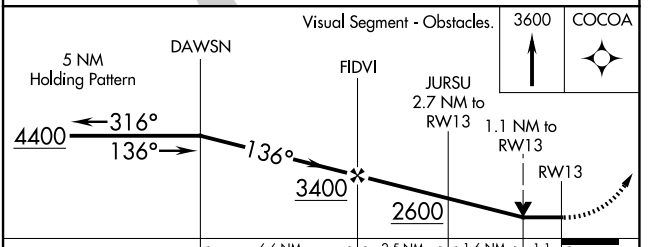

WAAS CH 42841 W13A	APP CRS 136°	Rwy Ldg TDZE Apt Elev	4299 1696 1696
--	------------------------	-----------------------------	---

RNAV (GPS) RWY 13

CHAMBERLAIN MUNI (9V9)

<p>▽ DME/DME RNP-0.3 NA. Rwy 13 helicopter visibility reduction below ¼ SM NA. Circling NA to Rwys 18 and 36.</p>		<p>MISSED APPROACH: Climb to 3600 direct COCOA and hold.</p>	
AWOS-3P 118.025	MINNEAPOLIS CENTER 125.1 269.1	GCO 121.725	UNICOM 122.8 (CTAF)

NC-1, 14 MAY 2026 to 11 JUN 2026

NC-1, 14 MAY 2026 to 11 JUN 2026

CATEGORY	A	B	C	D
LP MDA	2080-1	384 (400-1)	2080-1½ 384 (400-1½)	NA
LNAV MDA	2100-1	404 (500-1)	2100-1½ 404 (500-1½)	NA
CIRCLING	2200-1	504 (600-1)	2200-1½ 504 (600-1½)	NA