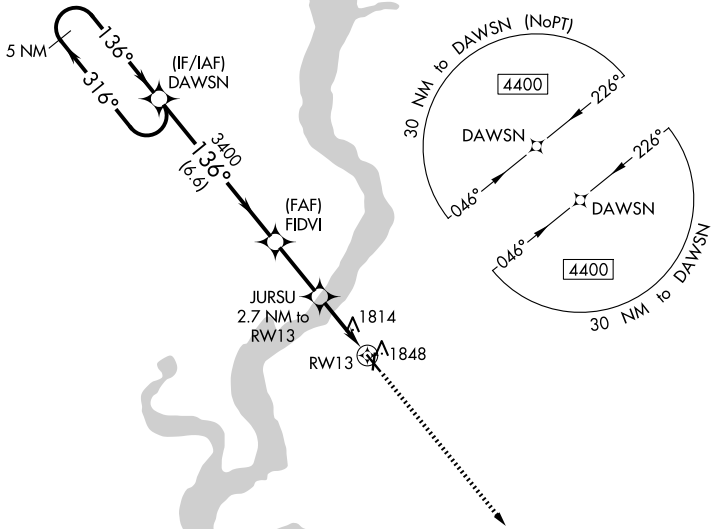

WAAS CH 42841 W13A	APP CRS 136°	Rwy Ldg TDZE Apt Elev	4299 1696 1696
--	------------------------	-----------------------------	---

RNAV (GPS) RWY 13

CHAMBERLAIN MUNI (9V9)

<p>▽ DME/DME RNP-0.3 NA. Rwy 13 helicopter visibility reduction below ¼ SM NA. Circling NA to Rwys 18 and 36.</p>		<p>MISSED APPROACH: Climb to 3600 direct COCOA and hold.</p>	
AWOS-3P 118.025	MINNEAPOLIS CENTER 125.1 269.1	GCO 121.725	UNICOM 122.8 (CTAF)

NC-1, 14 MAY 2026 to 11 JUN 2026

NC-1, 14 MAY 2026 to 11 JUN 2026

CATEGORY	A	B	C	D
LP MDA	2080-1	384 (400-1)	2080-1½ 384 (400-1½)	NA
LNAV MDA	2100-1	404 (500-1)	2100-1½ 404 (500-1½)	NA
CIRCLING	2200-1	504 (600-1)	2200-1½ 504 (600-1½)	NA