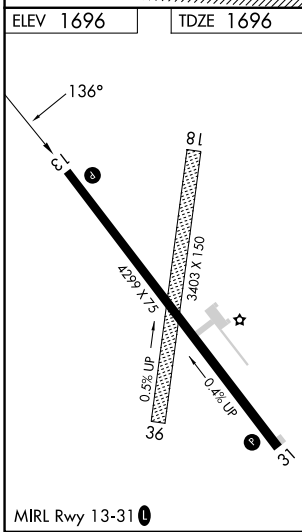

WAAS CH 42841 W13A	APP CRS 136°	Rwy Ldg TDZE Apt Elev	4299 1696 1696
--	------------------------	-----------------------------	---

RNAV (GPS) RWY 13

CHAMBERLAIN MUNI (9V9)

<p>▽ DME/DME RNP-0.3 NA. Rwy 13 helicopter visibility reduction below ¼ SM NA. Circling NA to Rwys 18 and 36.</p>		<p>MISSED APPROACH: Climb to 3600 direct COCOA and hold.</p>	
AWOS-3P 118.025	MINNEAPOLIS CENTER 125.1 269.1	GCO 121.725	UNICOM 122.8 (CTAF)

NC-1, 14 MAY 2026 to 11 JUN 2026

NC-1, 14 MAY 2026 to 11 JUN 2026

CATEGORY	A	B	C	D
LP MDA	2080-1	384 (400-1)	2080-1½ 384 (400-1½)	NA
LNAV MDA	2100-1	404 (500-1)	2100-1½ 404 (500-1½)	NA
CIRCLING	2200-1	504 (600-1)	2200-1½ 504 (600-1½)	NA