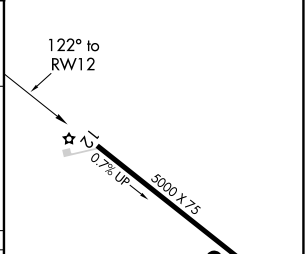

NC-1, 14 MAY 2026 to 11 JUN 2026

NC-1, 14 MAY 2026 to 11 JUN 2026

ELEV 3333	TDZE 3319