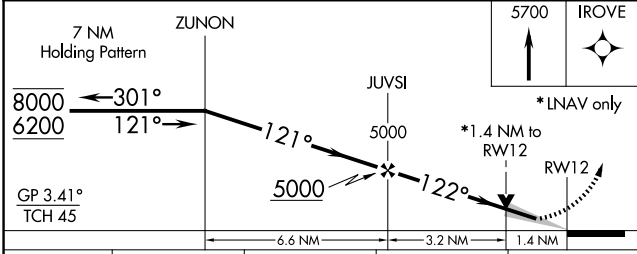

NC-1, 14 MAY 2026 to 11 JUN 2026

NC-1, 14 MAY 2026 to 11 JUN 2026

ELEV 3333	TDZE 3319