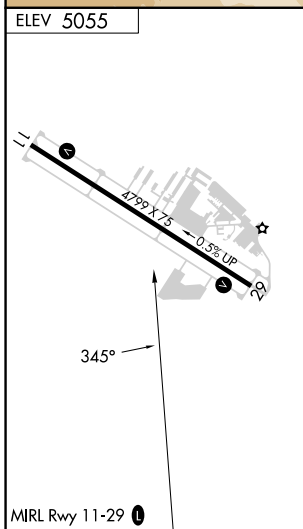

VOR/DME BJC 115.4 Chan 101	APP CRS 345°	Rwy Ldg TDZE Apt Elev N/A N/A 5055
--	------------------------	---

VOR/DME-A

VANCE BRAND (LMO)

⚠ When local altimeter setting not received, use Denver Intl altimeter setting and increase all MDA 120 feet; and increase Cat C visibility ½ mile and Cat D ¼ mile.

MISSSED APPROACH: Climbing right turn to 7000 direct GLL VOR/DME and hold.

AWOS-3 120.0	DENVER APP CON 125.125 263.025	UNICOM 122.975 (CTAF) 0
------------------------	--	--

SW-1, 14 MAY 2026 to 11 JUN 2026