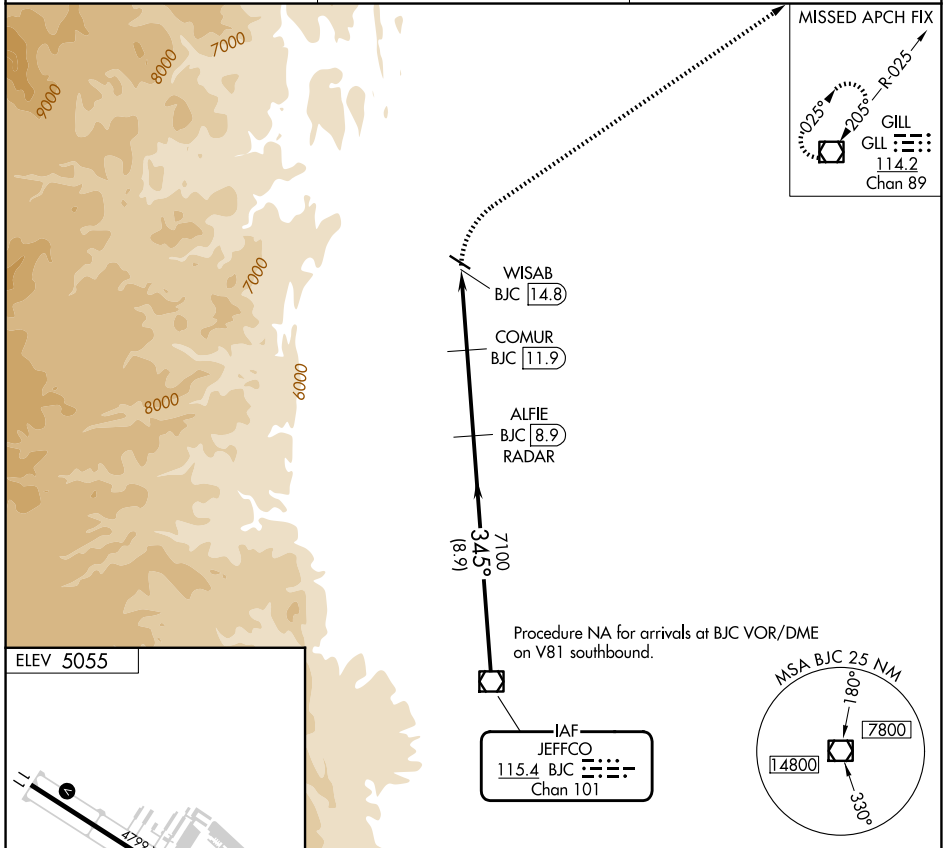

VOR/DME BJC 115.4 Chan 101	APP CRS 345°	Rwy Ldg TDZE Apt Elev N/A N/A 5055
--	------------------------	---

VOR/DME-A

VANCE BRAND (LMO)

⚠ When local altimeter setting not received, use Denver Intl altimeter setting and increase all MDA 120 feet; and increase Cat C visibility ½ mile and Cat D ¼ mile.

MISSSED APPROACH: Climbing right turn to 7000 direct GLL VOR/DME and hold.

AWOS-3 120.0	DENVER APP CON 125.125 263.025	UNICOM 122.975 (CTAF) 0
------------------------	--	--

SW-1, 14 MAY 2026 to 11 JUN 2026

SW-1, 14 MAY 2026 to 11 JUN 2026