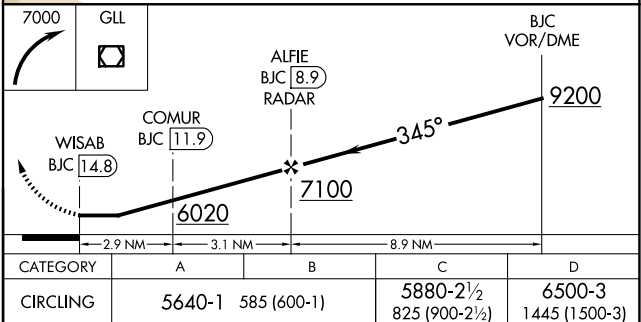

VOR/DME BJC 115.4 Chan 101	APP CRS 345°	Rwy Ldg TDZE Apt Elev N/A N/A 5055
--	------------------------	---

VOR/DME-A

VANCE BRAND (LMO)

⚠ When local altimeter setting not received, use Denver Intl altimeter setting and increase all MDA 120 feet; and increase Cat C visibility ½ mile and Cat D ¼ mile.

MISSSED APPROACH: Climbing right turn to 7000 direct GLL VOR/DME and hold.

AWOS-3 120.0	DENVER APP CON 125.125 263.025	UNICOM 122.975 (CTAF) 0
------------------------	--	--

SW-1, 14 MAY 2026 to 11 JUN 2026