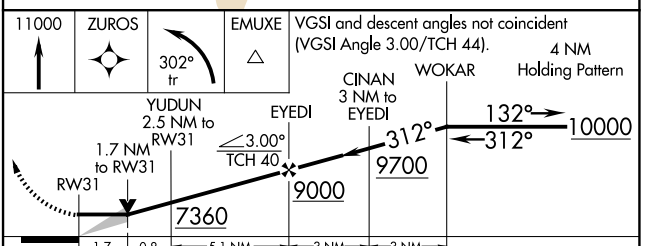

APP CRS **312°**
Rwy Ldg **7172**
TDZE **6522**
Apt Elev **6537**

RNAV (GPS) RWY 31

GRANTS-MILAN MUNI (GNT)

RNP APCH-GPS.
Circling NA east of Rwy 13-31.
NA When local altimeter setting not received, procedure NA.
MISSED APPROACH: Climb to 11000 direct ZUROS WP and left turn via 302° track to EMUXE WP and hold.

AWOS-3PT **118.3**   ALBUQUERQUE CENTER **124.325 288.25**   UNICOM **122.8 (CTAF)**

CATEGORY	A	B	C	D
LNNAV MDA	7100-1	578 (600-1)	7100-1½ 578 (600-1½)	NA
CIRCLING	7200-1 663 (700-1)	7480-1¼ 943 (1000-1¼)	8000-3 1463 (1500-3)	NA

SW-1, 14 MAY 2026 to 11 JUN 2026

SW-1, 14 MAY 2026 to 11 JUN 2026