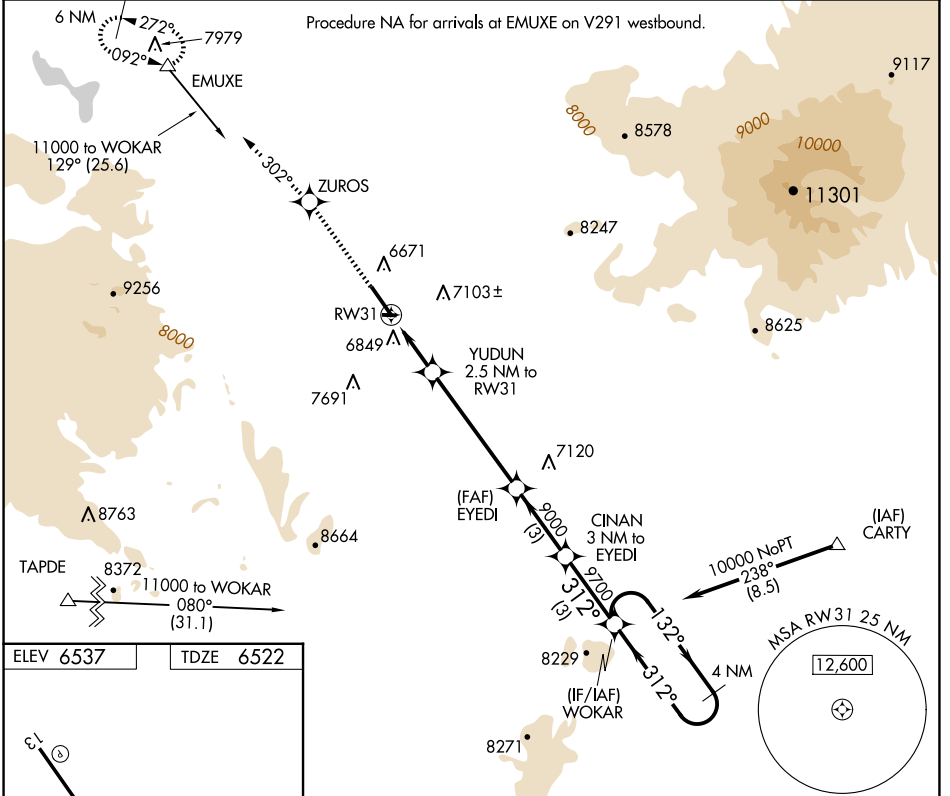

APP CRS **312°**
 Rwy Ldg **7172**
 TDZE **6522**
 Apt Elev **6537**

RNAV (GPS) RWY 31

GRANTS-MILAN MUNI (GNT)

RNP APCH-GPS.
 Circling NA east of Rwy 13-31.
 NA When local altimeter setting not received, procedure NA.
 MISSED APPROACH: Climb to 11000 direct ZUROS WP and left turn via 302° track to EMUXE WP and hold.

AWOS-3PT **118.3** ALBUQUERQUE CENTER **124.325 288.25** UNICOM **122.8 (CTAF)**

CATEGORY	A	B	C	D
LNNAV MDA	7100-1	578 (600-1)	7100-1½ 578 (600-1½)	NA
CIRCLING	7200-1 663 (700-1)	7480-1¼ 943 (1000-1¼)	8000-3 1463 (1500-3)	NA

SW-1, 14 MAY 2026 to 11 JUN 2026

SW-1, 14 MAY 2026 to 11 JUN 2026