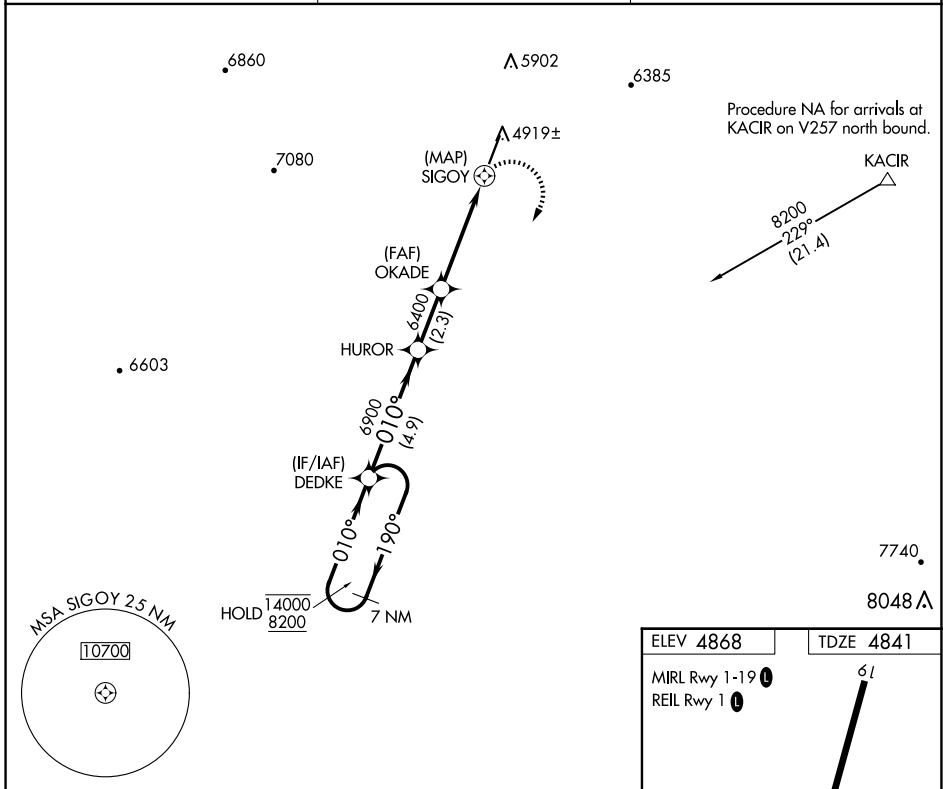

APP CRS	Rwy Idg	6200
010°	TDZE	4841
	Apt Elev	4868

RNAV (GPS) RWY 1

KANAB MUNI (KNB)

RNP APCH - GPS.	MISSED APPROACH: Climbing right turn to 8200 direct DEDKE and hold, continue climb-in-hold to 8200.
<p>▼ Circling Rwy 19 NA at night. Circling NA for Cat C west of Rwy 1-19.</p> <p>▲</p>	

AWOS-3 133.175	LOS ANGELES CENTER 124.2 343.6	UNICOM 122.8 (CTAF)
--------------------------	--	-------------------------------

CATEGORY	A	B	C	D
RNAV MDA	5500-1	659 (700-1)	5800-3 959 (1000-3)	NA
CIRCLING	5500-1 632 (700-1)	6100-1½ 1232 (1300-1½)	6400-3 1532 (1600-3)	NA

SW-4, 14 MAY 2026 to 11 JUN 2026

SW-4, 14 MAY 2026 to 11 JUN 2026