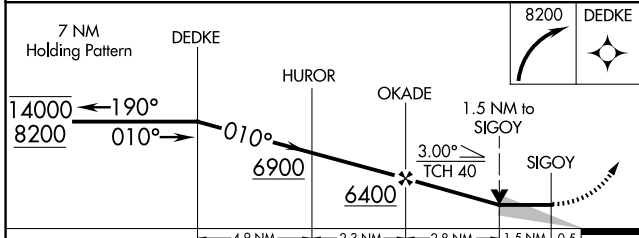

APP CRS	Rwy Idg	6200
010°	TDZE	4841
	Apt Elev	4868

RNAV (GPS) RWY 1

KANAB MUNI (KNB)

RNP APCH - GPS.	MISSED APPROACH: Climbing right turn to 8200 direct DEDKE and hold, continue climb-in-hold to 8200.
▼ Circling Rwy 19 NA at night. Circling NA for Cat C west of Rwy 1-19. ▲	

AWOS-3 133.175	LOS ANGELES CENTER 124.2 343.6	UNICOM 122.8 (CTAF)

CATEGORY	A	B	C	D
RNAV MDA	5500-1	659 (700-1)	5800-3 959 (1000-3)	NA
CIRCLING	5500-1 632 (700-1)	6100-1½ 1232 (1300-1½)	6400-3 1532 (1600-3)	NA

SW-4, 14 MAY 2026 to 11 JUN 2026

SW-4, 14 MAY 2026 to 11 JUN 2026