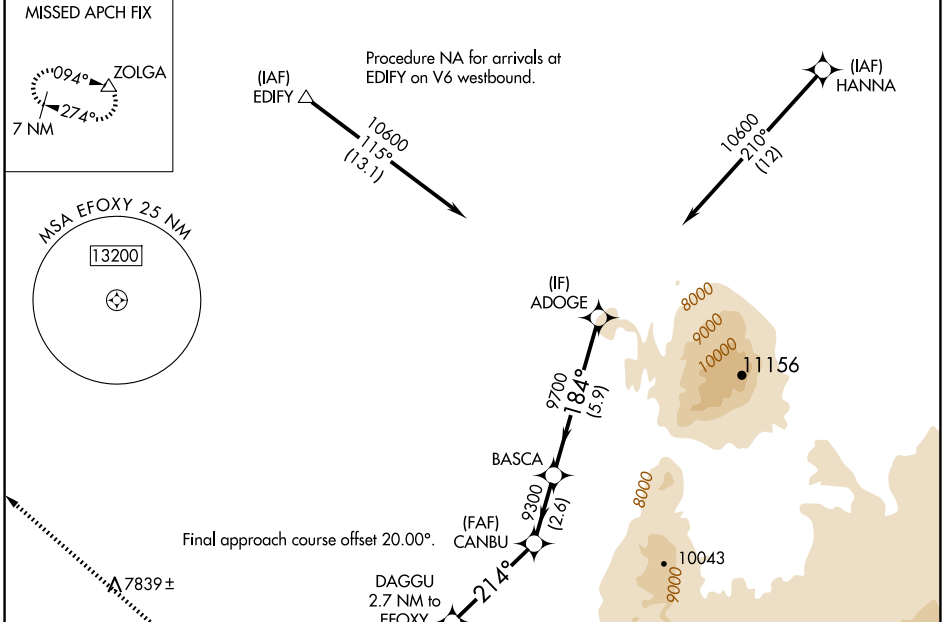

APP CRS <b>214°</b>	Rwy Ldg TDZE Apt Elev	<b>8801</b> <b>6911</b> <b>7014</b>
------------------------	-----------------------------	---

# RNAV (GPS) RWY 23

SHIVELY FLD (SAA)

RNP APCH - GPS.	MISSED APPROACH: Climb to 7800 then climbing right turn to 11000 direct ZOLGA and hold.
Rwy 23 helicopter visibility reduction below 3/4 SM NA.	

AWOS-3PT <b>118.175</b>	DENVER CENTER <b>132.1 254.35</b>	UNICOM <b>122.8 (CTAF) ①</b>
----------------------------	--------------------------------------	---------------------------------

NW-1, 14 MAY 2026 to 11 JUN 2026

NW-1, 14 MAY 2026 to 11 JUN 2026