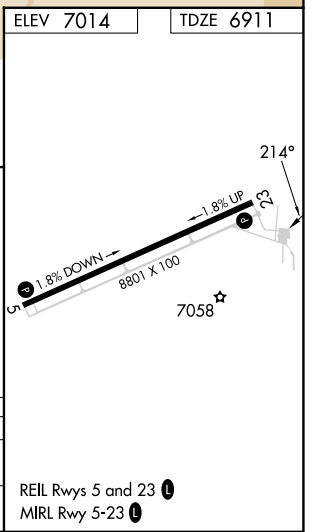

APP CRS <b>214°</b>	Rwy Ldg TDZE Apt Elev	<b>8801</b> <b>6911</b> <b>7014</b>
------------------------	-----------------------------	---

# RNAV (GPS) RWY 23

SHIVELY FLD (SAA)

RNP APCH - GPS.	MISSED APPROACH: Climb to 7800 then climbing right turn to 11000 direct ZOLGA and hold.
Rwy 23 helicopter visibility reduction below 3/4 SM NA.	

AWOS-3PT <b>118.175</b>	DENVER CENTER <b>132.1 254.35</b>	UNICOM <b>122.8 (CTAF) ①</b>
----------------------------	--------------------------------------	---------------------------------