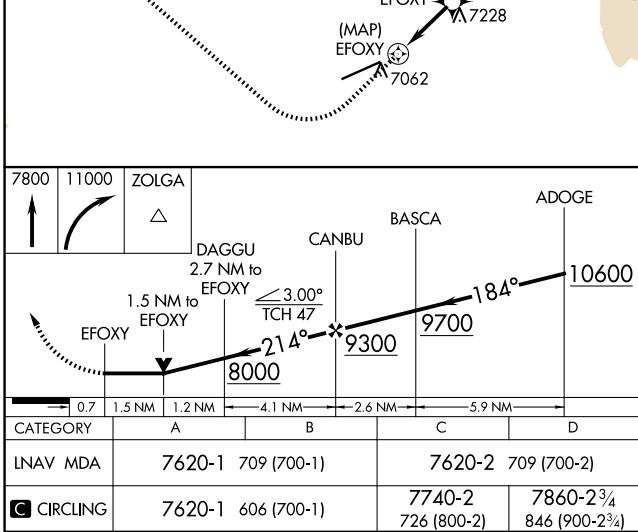

# RNAV (GPS) RWY 23

SHIVELY FLD (SAA)

RNP APCH - GPS.	MISSED APPROACH: Climb to 7800 then climbing right turn to 11000 direct ZOLGA and hold.
Rwy 23 helicopter visibility reduction below 3/4 SM NA.	

AWOS-3PT <b>118.175</b>	DENVER CENTER <b>132.1 254.35</b>	UNICOM <b>122.8 (CTAF) ①</b>
----------------------------	--------------------------------------	---------------------------------

NW-1, 14 MAY 2026 to 11 JUN 2026

NW-1, 14 MAY 2026 to 11 JUN 2026