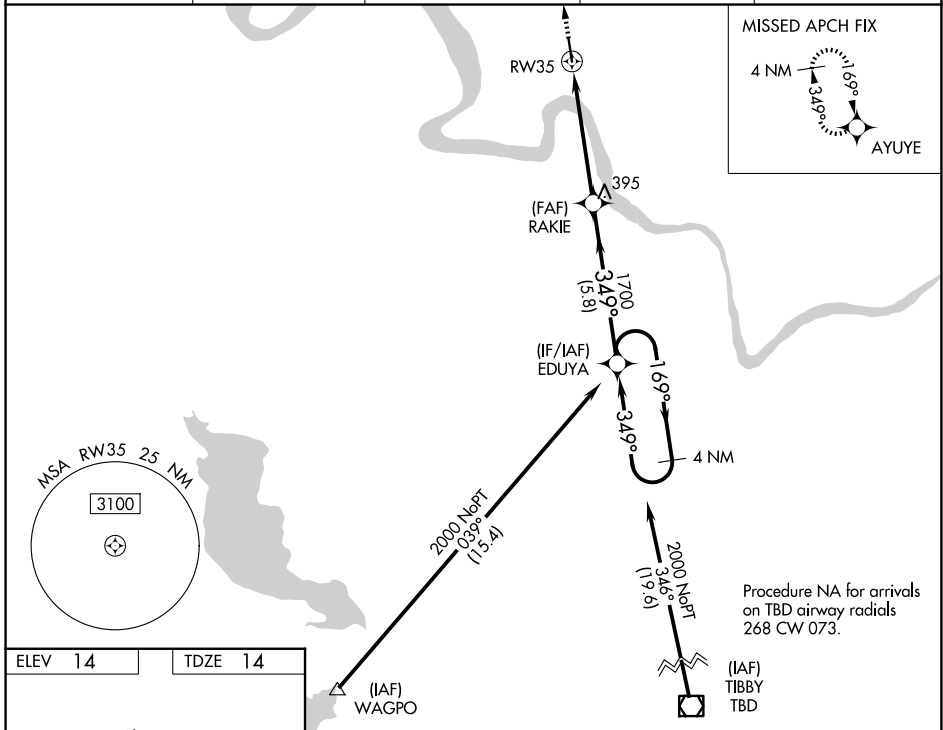

WAAS CH 45940 W35A	APP CRS 349°	Rwy Ldg 5003 TDZE 14 Apt Elev 14
--	------------------------	---

RNAV (GPS) RWY 35

LOUISIANA RGNL (REG)

⚠ For uncompensated Baro-VNAV systems, LNAV/VNAV NA below -15°C (5°F) or above 54°C (130°F). DME/DME RNP-0.3 NA.

⚠ MISSED APPROACH: Climb to 2000 direct AYUYE and hold.

AWOS-3PT 121.175	BTR ASOS 125.2	BATON ROUGE APP CON★ 133.225 278.3	GCO 135.075	UNICOM 123.0 (CTAF) 0
----------------------------	--------------------------	--	-----------------------	---------------------------------

CATEGORY	A	B	C	D
LPV DA		264- ³ / ₄	250 (300- ³ / ₄)	
LNAV/VNAV DA		417-1 ³ / ₈	403 (500-1 ³ / ₈)	
LNAV MDA	500-1	486 (500-1)	500-1 ³ / ₈	486 (500-1 ³ / ₈)
CIRCLING	500-1 486 (500-1)	520-1 506 (600-1)	700-2 686 (700-2)	700-2 ¹ / ₄ 686 (700-2 ¹ / ₄)

SC-4, 14 MAY 2026 to 11 JUN 2026

SC-4, 14 MAY 2026 to 11 JUN 2026