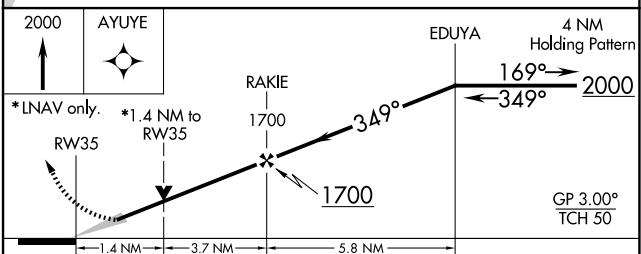

WAAS CH 45940 W35A	APP CRS 349°	Rwy Ldg 5003 TDZE 14 Apt Elev 14
--	------------------------	---

RNAV (GPS) RWY 35

LOUISIANA RGNL (REG)

⚠ For uncompensated Baro-VNAV systems, LNAV/VNAV NA below -15°C (5°F) or above 54°C (130°F). DME/DME RNP-0.3 NA.

⚠ MISSED APPROACH: Climb to 2000 direct AYUYE and hold.

AWOS-3PT 121.175	BTR ASOS 125.2	BATON ROUGE APP CON★ 133.225 278.3	GCO 135.075	UNICOM 123.0 (CTAF) 0
----------------------------	--------------------------	--	-----------------------	---------------------------------