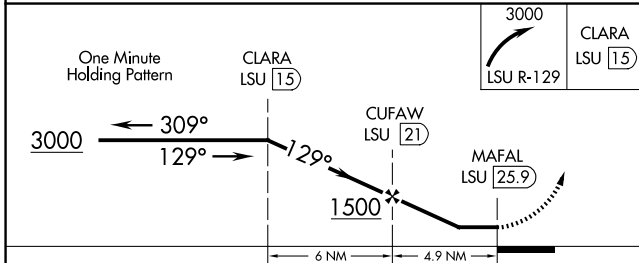

VORTAC LSU 116.5 Chan 112	APP CRS 129°	Rwy Ldg TDZE Apt Elev	N/A N/A 14
---	------------------------	-----------------------------	---------------------------------------

VOR-A
LOUISIANA RGNL (R/E/G)

NA DME required. Use Baton Rouge altimeter setting. MISSED APPROACH: Climbing right turn to 3000 on LSU VORTAC R-129 to CLARA/1.5 DME and hold.

AWOS-3PT 121.175	BTR ASOS 125.2	BATON ROUGE APP CON★ 133.225 278.3	GCO 135.075	UNICOM 123.0 (CTAF) 0
----------------------------	--------------------------	--	-----------------------	---------------------------------

CATEGORY	A	B	C	D
CIRCLING	800-1 786 (800-1)	800-1¼ 786 (800-1¼)	800-2¼ 786 (800-2¼)	800-2½ 786 (800-2½)

SC-4, 14 MAY 2026 to 11 JUN 2026

SC-4, 14 MAY 2026 to 11 JUN 2026