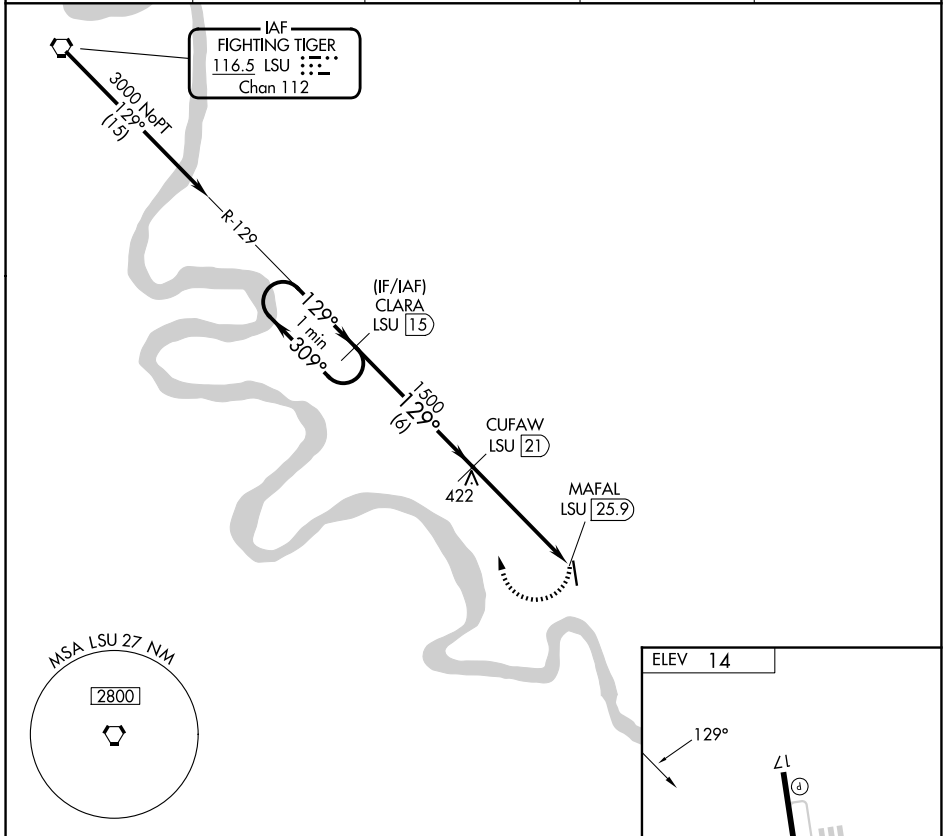

VORTAC LSU 116.5 Chan 112	APP CRS 129°	Rwy Ldg TDZE Apt Elev	N/A N/A 14
---	------------------------	-----------------------------	---------------------------------------

VOR-A
LOUISIANA RGNL (R/E/G)

NA DME required. Use Baton Rouge altimeter setting. MISSED APPROACH: Climbing right turn to 3000 on LSU VORTAC R-129 to CLARA/1.5 DME and hold.

AWOS-3PT 121.175	BTR ASOS 125.2	BATON ROUGE APP CON★ 133.225 278.3	GCO 135.075	UNICOM 123.0 (CTAF) 0
----------------------------	--------------------------	--	-----------------------	---------------------------------

CATEGORY	A	B	C	D
CIRCLING	800-1 786 (800-1)	800-1¼ 786 (800-1¼)	800-2¼ 786 (800-2¼)	800-2½ 786 (800-2½)

SC-4, 14 MAY 2026 to 11 JUN 2026

SC-4, 14 MAY 2026 to 11 JUN 2026