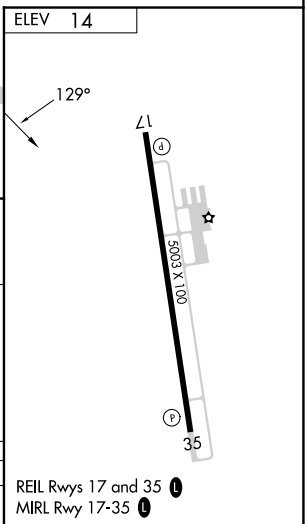

VORTAC LSU 116.5 Chan 112	APP CRS 129°	Rwy Ldg TDZE Apt Elev	N/A N/A 14
---	------------------------	-----------------------------	---------------------------------------

VOR-A
LOUISIANA RGNL (R/E/G)

NA DME required. Use Baton Rouge altimeter setting. MISSED APPROACH: Climbing right turn to 3000 on LSU VORTAC R-129 to CLARA/1.5 DME and hold.

CATEGORY	A	B	C	D
CIRCLING	800-1 786 (800-1)	800-1¼ 786 (800-1¼)	800-2¼ 786 (800-2¼)	800-2½ 786 (800-2½)

SC-4, 14 MAY 2026 to 11 JUN 2026

SC-4, 14 MAY 2026 to 11 JUN 2026