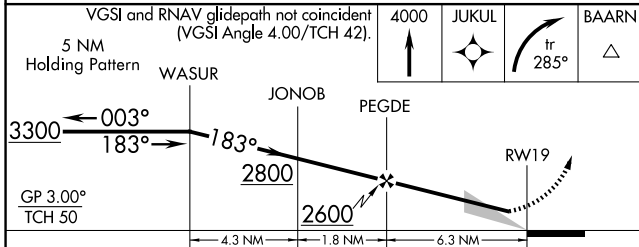

WAAS CH 73001 W19A	APP CRS 183°	Rwy Idg TDZE 523 Apt Elev 523	3609
--	------------------------	---	-------------

RNAV (GPS) RWY 19

DECK (9D4)

RNP APCH.	MISSED APPROACH: Climb to 4000 direct JUKUL and climbing right turn on track 285° to BAARN and hold.
<p>▼ When local altimeter setting not received, use Reading altimeter setting.</p> <p>▲ Circling Rwy 1 NA at night.</p>	

AWOS-2 118.45	RDG ASOS 127.1	HARRISBURG APP CON 118.25 269.45	UNICOM 122.8 (CTAF)
-------------------------	--------------------------	--	-------------------------------

NE-4, 14 MAY 2026 to 11 JUN 2026

NE-4, 14 MAY 2026 to 11 JUN 2026

CATEGORY	A	B	C	D
LPV DA	837-1 314 (400-1)			NA
LNAV MDA	1200-1	677 (700-1)	1200-2 677 (700-2)	NA
CIRCLING	1200-1 677 (700-1)	1240-1 717 (800-1)	1240-2 717 (800-2)	NA