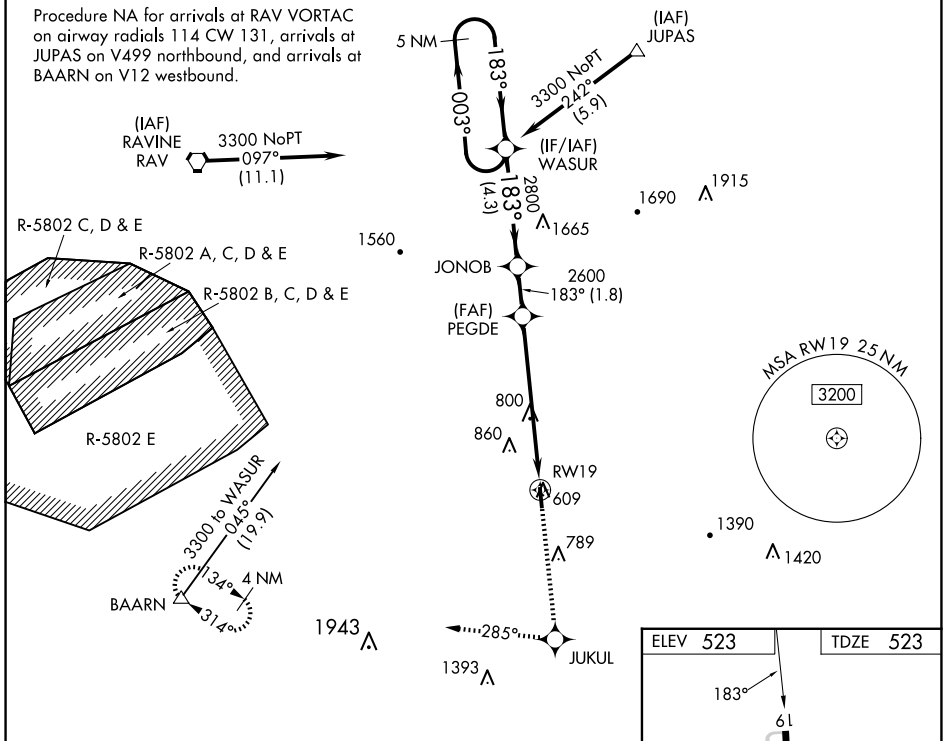

WAAS CH 73001 W19A	APP CRS 183°	Rwy Idg TDZE 523 Apt Elev 523	3609
--	------------------------	---	-------------

RNAV (GPS) RWY 19

DECK (9D4)

RNP APCH.	MISSED APPROACH: Climb to 4000 direct JUKUL and climbing right turn on track 285° to BAARN and hold.
<p>▼ When local altimeter setting not received, use Reading altimeter setting.</p> <p>▲ Circling Rwy 1 NA at night.</p>	

AWOS-2 118.45	RDG ASOS 127.1	HARRISBURG APP CON 118.25 269.45	UNICOM 122.8 (CTAF)
-------------------------	--------------------------	--	-------------------------------

NE-4, 14 MAY 2026 to 11 JUN 2026

NE-4, 14 MAY 2026 to 11 JUN 2026

CATEGORY	A	B	C	D
LPV DA	837-1 314 (400-1)			NA
LNAV MDA	1200-1	677 (700-1)	1200-2 677 (700-2)	NA
CIRCLING	1200-1 677 (700-1)	1240-1 717 (800-1)	1240-2 717 (800-2)	NA