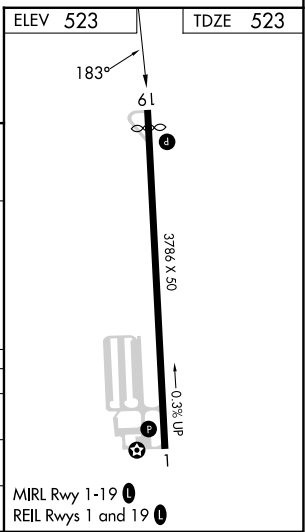

CATEGORY	A	B	C	D
LPV DA	837-1 314 (400-1)			NA
LNAV MDA	1200-1	677 (700-1)	1200-2 677 (700-2)	NA
CIRCLING	1200-1 677 (700-1)	1240-1 717 (800-1)	1240-2 717 (800-2)	NA