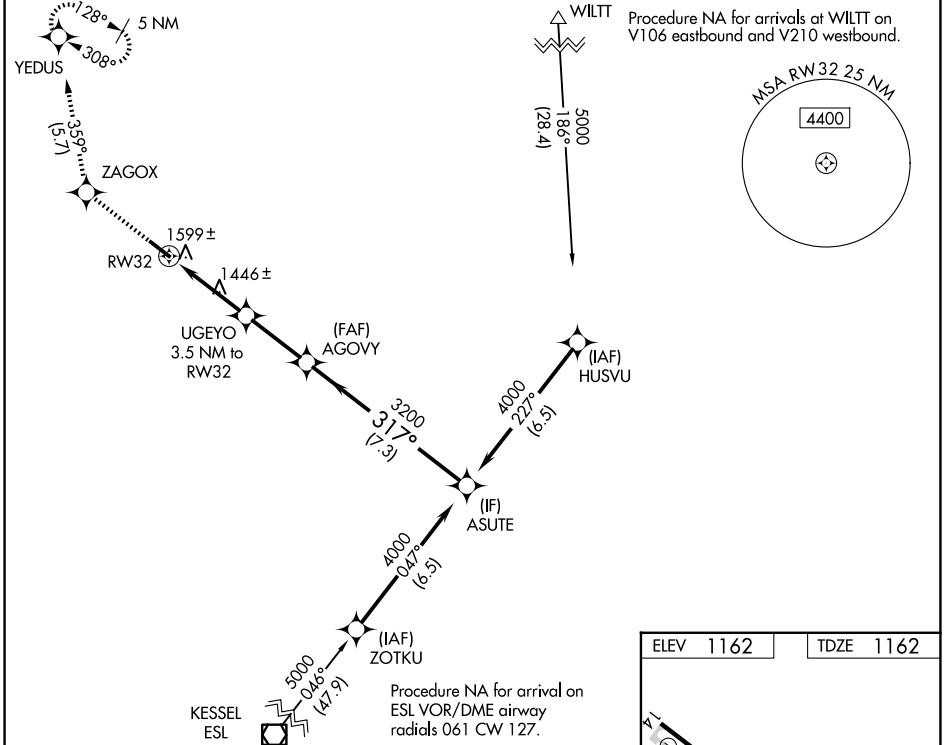

WAAS CH 90437 W32A	APP CRS 317°	Rwy Ldg TDZE Apt Elev	5006 1162 1162
--	------------------------	-----------------------------	---

RNAV (GPS) RWY 32

BEDFORD COUNTY (HMZ)

RNP APCH - GPS.		MISSED APPROACH: Climb to 5000 direct ZAGOX and on track 359° to YEDUS and hold, continue climb-in-hold to 5000.
AWOS-3 123.675	JOHNSTOWN APP CON ★ 121.2 299.2	UNICOM 122.7 (CTAF)

CATEGORY	A	B	C	D
LP MDA	1740-1	578 (600-1)	1740-1½ 578 (600-1½)	NA
LNAV MDA	1860-1	698 (700-1)	1860-2 698 (700-2)	NA
CIRCLING	1900-1 738 (800-1)	1960-1 798 (800-1)	2200-3 1038 (1100-3)	NA

NE-4, 14 MAY 2026 to 11 JUN 2026

NE-4, 14 MAY 2026 to 11 JUN 2026