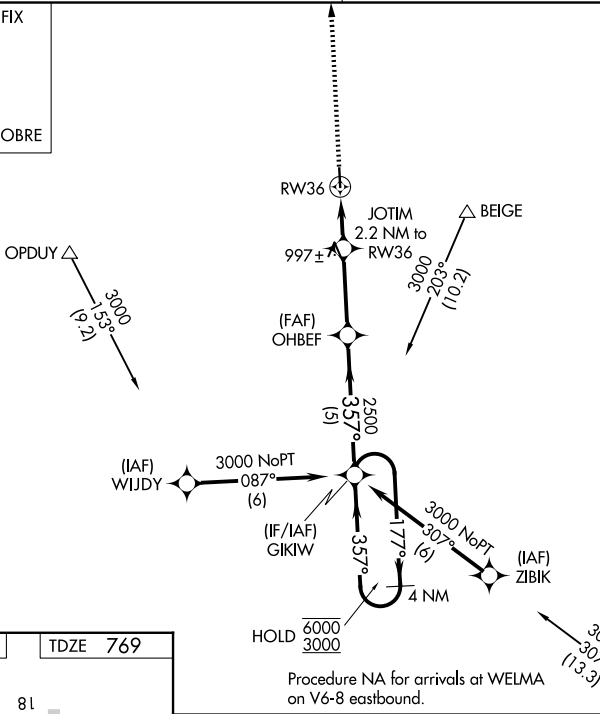

WAAS CH 56426 W36A	APP CRS 357°	Rwy Ldg TDZE 769 Apt Elev 771	4001
--	------------------------	---	-------------

RNAV (GPS) RWY 36

BELLE PLAINE MUNI (T/ZT)

RNP APCH.
 ▼ NA Rwy 36 helicopter visibility reduction below 3/4 SM NA.
 Baro-VNAV NA. Use Vinton altimeter setting

MISSED APPROACH:
 Climb to 3000 direct VOBRE and hold.

CEDAR RAPIDS APP CON *
119.7 266.8

CTAF
122.9

ELEV 771	TDZE 769
----------	----------

CATEGORY	A	B	C	D
LPV DA	1104-1	335 (400-1)		NA
LNAV/VNAV DA	1083-1	314 (400-1)		NA
LNAV MDA	1380-1	611 (700-1)		NA
CIRCLING	1420-1	1520-1		NA
	649 (700-1)	749 (800-1)		

NC-3, 14 MAY 2026 to 11 JUN 2026

NC-3, 14 MAY 2026 to 11 JUN 2026