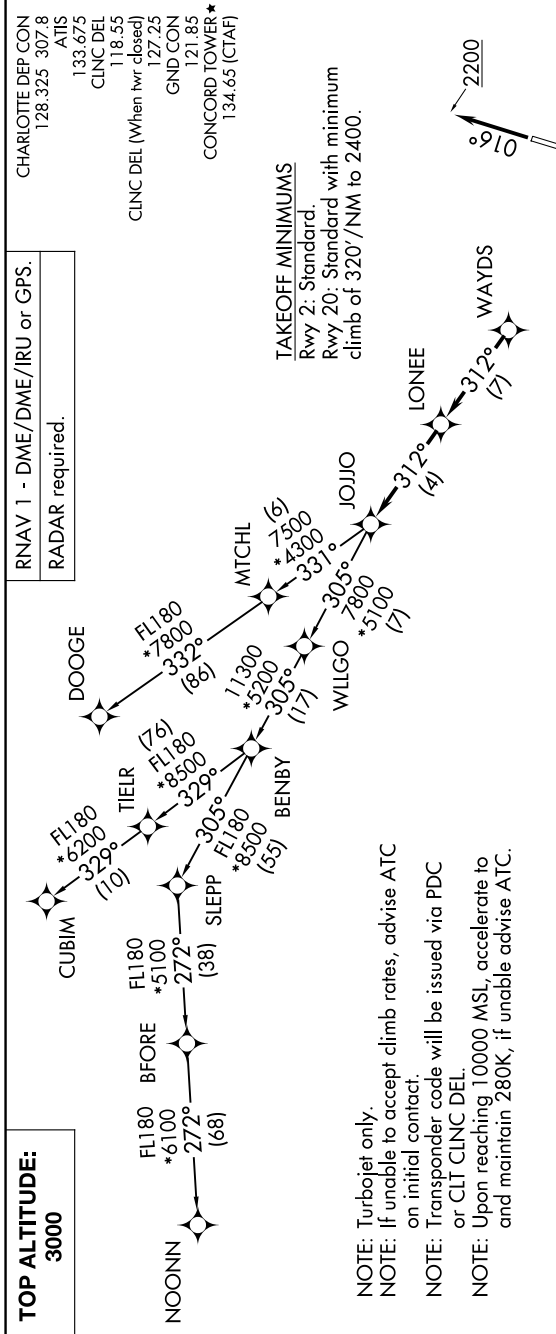

JOJO SIX DEPARTURE (RNAV)

SE-2, 14 MAY 2026 to 11 JUN 2026

DEPARTURE ROUTE DESCRIPTION

TAKEOFF RUNWAY 2: Climb on heading 016° to 2200, then on heading assigned by ATC, thence...

TAKEOFF RUNWAY 20: Climbing left turn heading 150° to 2400, then on heading assigned by ATC, thence...

... for RADAR vectors to WAYDS, then on depicted route to JOJO. Then on assigned transition. Maintain 3000, expect filed altitude 10 minutes after departure.

CUBIM TRANSITION (JOJO6.CUBIM)
DOOGE TRANSITION (JOJO6.DOOGE)
NOONN TRANSITION (JOJO6.NOONN)

JOJO SIX DEPARTURE (RNAV)

SE-2, 14 MAY 2026 to 11 JUN 2026