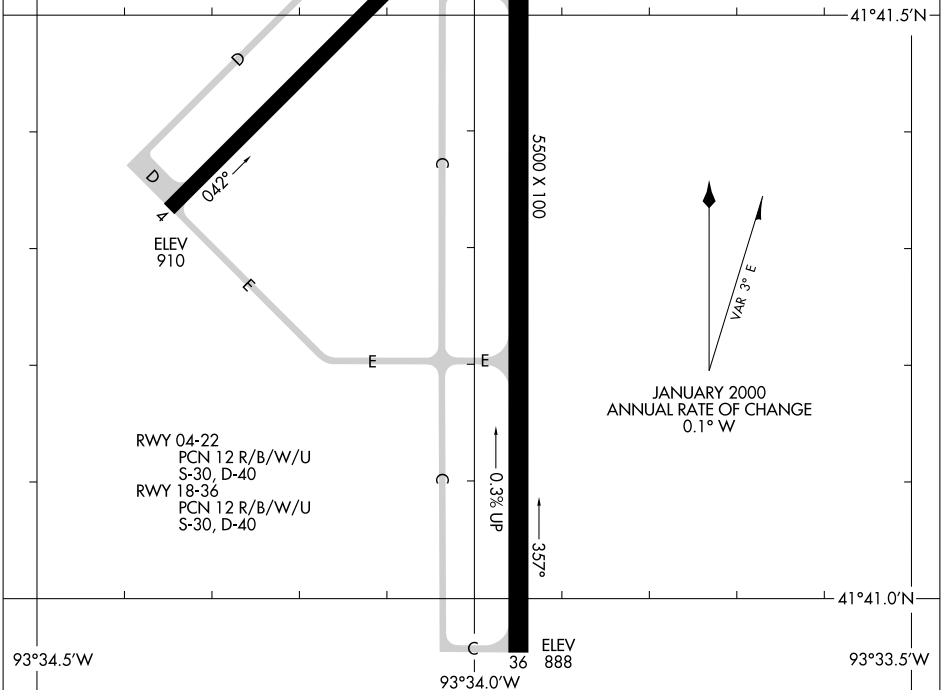

AIRPORT DIAGRAM

AL-9156 (FAA)

ANKENY RGNL (IKV)

ANKENY, IOWA

AWOS-3
 119.175
 CTAF/UNICOM
 122.9
 CLNC DEL
 126.65

FIELD
 ELEV
 910

D

NC-3, 14 MAY 2026 to 11 JUN 2026

NC-3, 14 MAY 2026 to 11 JUN 2026

RWY 04-22
 PCN 12 R/B/W/U
 S-30, D-40

RWY 18-36
 PCN 12 R/B/W/U
 S-30, D-40

AIRPORT DIAGRAM

ANKENY, IOWA

ANKENY RGNL (IKV)