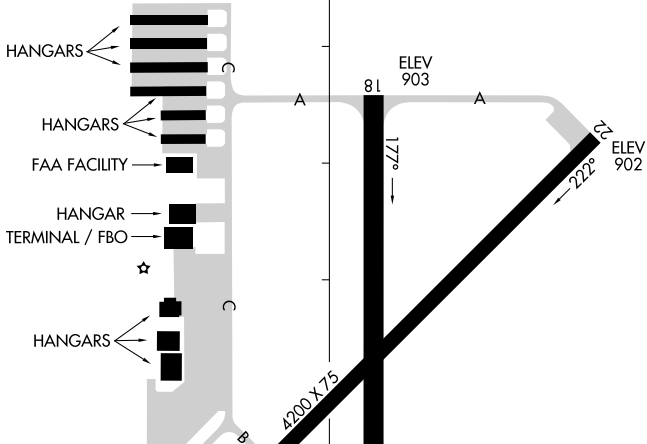

AIRPORT DIAGRAM

AL-9156 (FAA)

ANKENY RGNL (IKV)

ANKENY, IOWA

AWOS-3
 119.175
 CTAF/UNICOM
 122.9
 CLNC DEL
 126.65

FIELD
 ELEV
 910

D

NC-3, 14 MAY 2026 to 11 JUN 2026

NC-3, 14 MAY 2026 to 11 JUN 2026

RWY 04-22
 PCN 12 R/B/W/U
 S-30, D-40

RWY 18-36
 PCN 12 R/B/W/U
 S-30, D-40

AIRPORT DIAGRAM

ANKENY, IOWA

ANKENY RGNL (IKV)