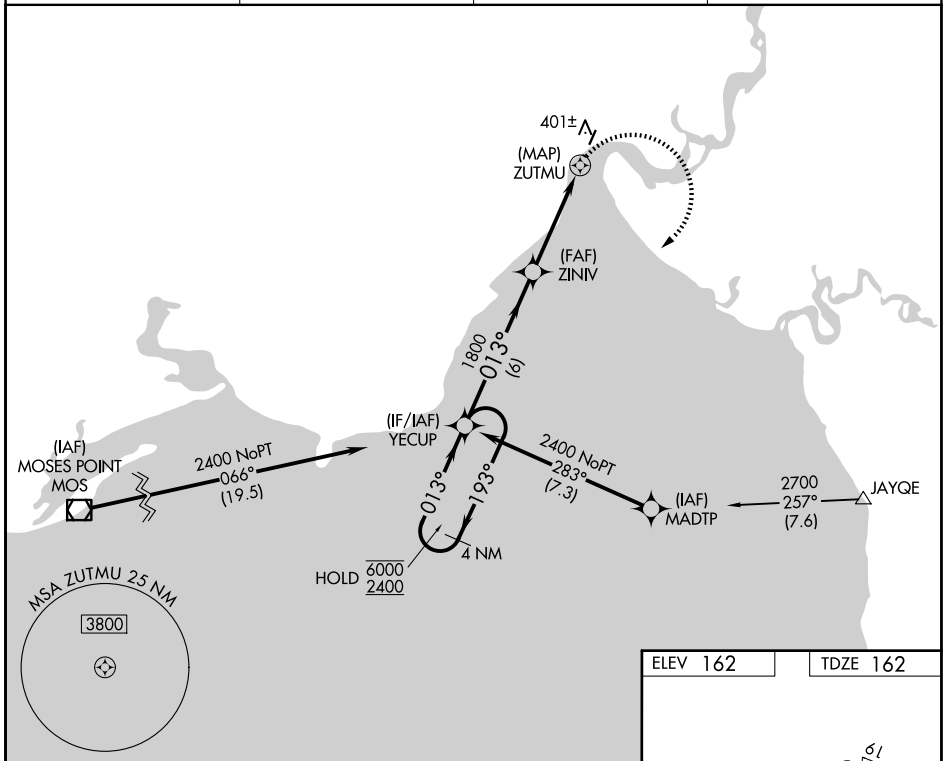

| | | | |
|-----------------------------------|--|---|-----------------------|
| RNP APCH - GPS. | | MISSED APPROACH: Climbing right turn to 2400 direct YECUP and hold. | |
| NA Circling NA west of Rwy 01-19. | | | |
| AWOS-3P 134,95 | ANCHORAGE CENTER 135.7 335,5 | NOME RADIO 122,35 | CTAF 122.80 |