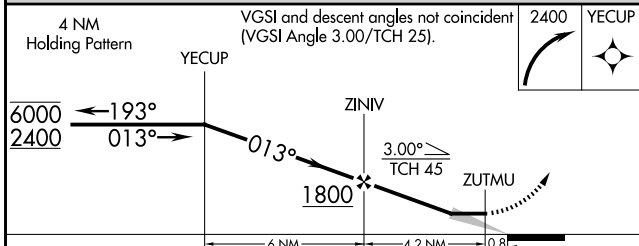

| | | | |
|-----------------------------------|--|---|-----------------------|
| RNP APCH - GPS. | | MISSED APPROACH: Climbing right turn to 2400 direct YECUP and hold. | |
| NA Circling NA west of Rwy 01-19. | | | |
| AWOS-3P 134,95 | ANCHORAGE CENTER 135.7 335,5 | NOME RADIO 122,35 | CTAF 122.80 |