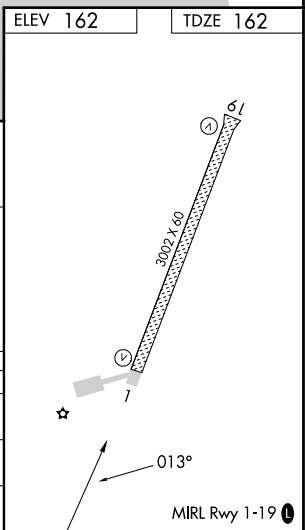

| | | | |
|-----------------------------------|--|---|-----------------------|
| RNP APCH - GPS. | | MISSED APPROACH: Climbing right turn to 2400 direct YECUP and hold. | |
| NA Circling NA west of Rwy 01-19. | | | |
| AWOS-3P 134,95 | ANCHORAGE CENTER 135.7 335,5 | NOME RADIO 122,35 | CTAF 122.80 |