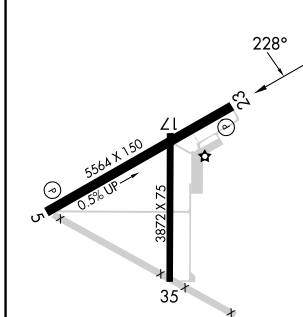

CATEGORY	A	B	C	D
LPV DA	1826-3/4	250 (300-3/4)		NA
LNAV/VNAV DA	1826-3/4	250 (300-3/4)		NA
LNAV MDA	1920-1	344 (400-1)		NA
CIRCLING	2100-1	524 (600-1)		NA

REIL Rwy 5 and 23
MIRL Rwy 5-23 and 17-35

SW-4, 14 MAY 2026 to 11 JUN 2026

SW-4, 14 MAY 2026 to 11 JUN 2026