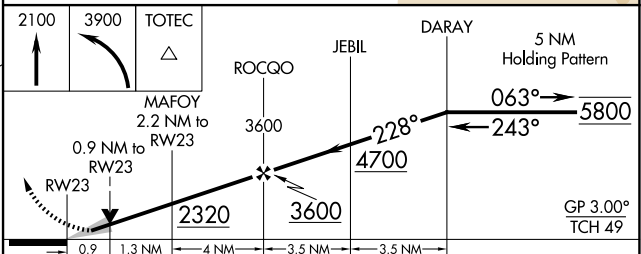

WAAS CH 78044 W23A	APP CRS 228°	Rwy Ldg TDZE Apt Elev	5564 1576 1576
--	------------------------	-----------------------------	---

RNAV (GPS) RWY 23

COOLIDGE MUNI (P08)

RNP APCH-GPS.	MISSED APPROACH: Climb to 2100 then climbing left turn to 3900 direct TOTEC and hold.
---------------	---

AWOS-3PT 119.35	ALBUQUERQUE CENTER 125.4 269.3	UNICOM 123.075 (CTAF)
---------------------------	--	---------------------------------

ELEV 1576	TDZE 1576
-----------	-----------

CATEGORY	A	B	C	D
LPV DA	1826-3/4	250 (300-3/4)		NA
LNAV/VNAV DA	1826-3/4	250 (300-3/4)		NA
LNAV MDA	1920-1	344 (400-1)		NA
CIRCLING	2100-1	524 (600-1)		NA