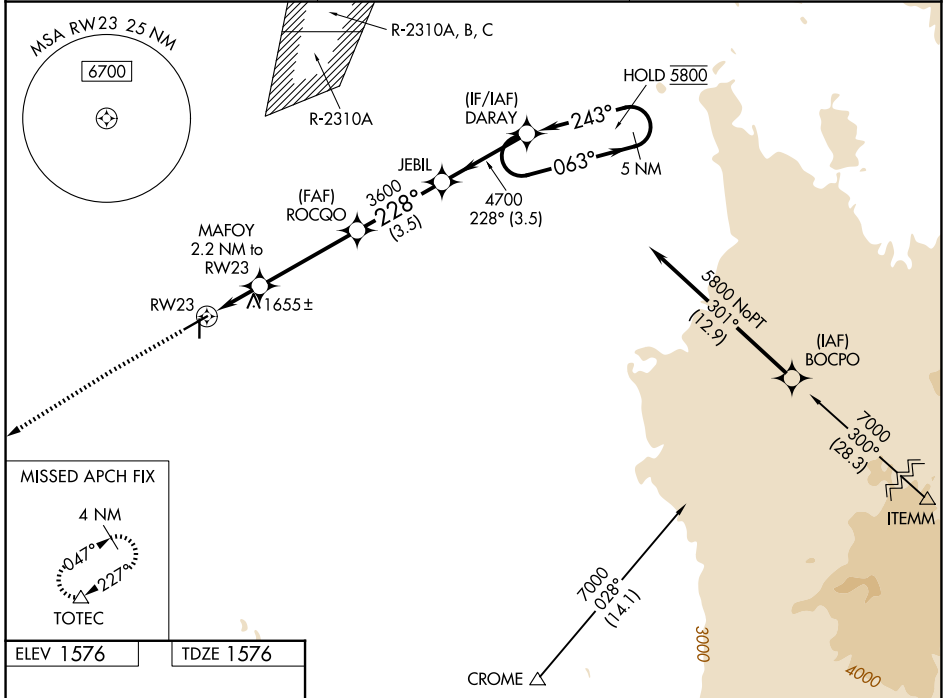

WAAS CH 78044 W23A	APP CRS 228°	Rwy Ldg TDZE Apt Elev	5564 1576 1576
--	------------------------	-----------------------------	---

RNAV (GPS) RWY 23

COOLIDGE MUNI (P08)

RNP APCH-GPS.	MISSED APPROACH: Climb to 2100 then climbing left turn to 3900 direct TOTEC and hold.
---------------	---

AWOS-3PT 119.35	ALBUQUERQUE CENTER 125.4 269.3	UNICOM 123.075 (CTAF)
---------------------------	--	---------------------------------

ELEV 1576	TDZE 1576
-----------	-----------

CATEGORY	A	B	C	D
LPV DA	1826-3/4	250 (300-3/4)		NA
LNAV/VNAV DA	1826-3/4	250 (300-3/4)		NA
LNAV MDA	1920-1	344 (400-1)		NA
CIRCLING	2100-1	524 (600-1)		NA

REIL Rwy 5 and 23
MIRL Rwy 5-23 and 17-35

SW-4, 14 MAY 2026 to 11 JUN 2026

SW-4, 14 MAY 2026 to 11 JUN 2026