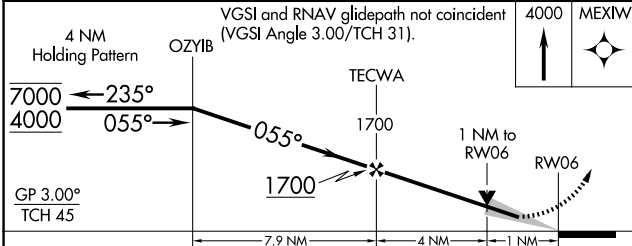

WAAS CH 50542 W06A	APP CRS 055°	Rwy Ldg TDZE Apt Elev	4494 45 45
--	------------------------	-----------------------------	---------------------------------------

RNAV (GPS) RWY 6

WAINWRIGHT (AWI) (PAWI)

RNP APCH - GPS.		MISSED APPROACH: Climb to 4000 direct MEXIW and hold, continue climb-in-hold to 4000.
For un-compensated Baro-VNAV systems, LNAV/VNAV NA below -20°C or above 54°C.		

ASOS-3 132.25	ANCHORAGE CENTER 135.3 239.25	BARROW RADIO 122.5	CTAF 122.8
-------------------------	---	------------------------------	----------------------