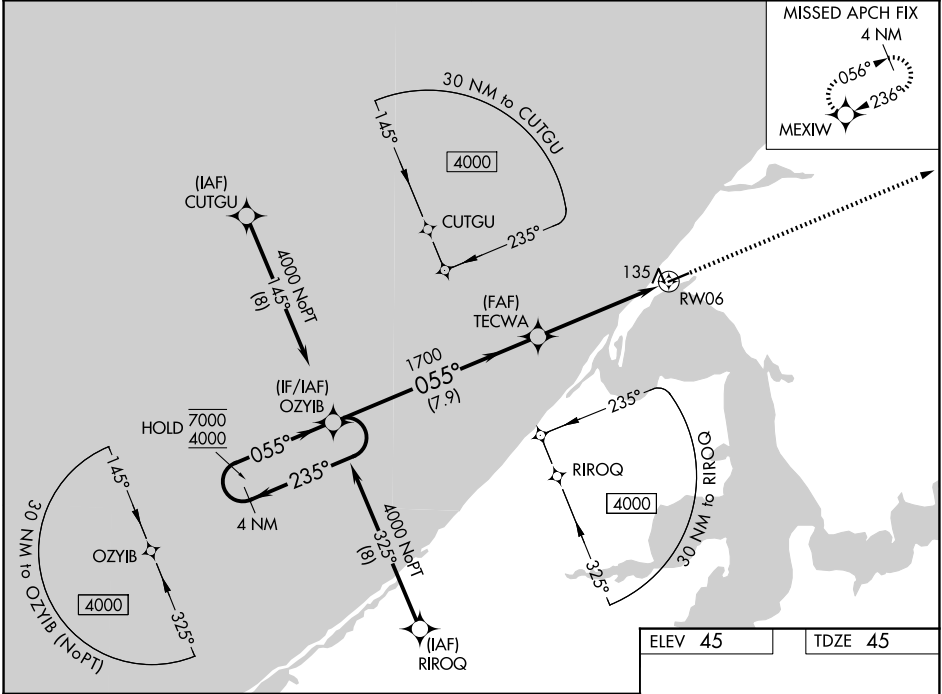

WAAS CH 50542 W06A	APP CRS 055°	Rwy Ldg TDZE Apt Elev	4494 45 45
--	------------------------	-----------------------------	---------------------------------------

RNAV (GPS) RWY 6

WAINWRIGHT (AWI) (PAWI)

RNP APCH - GPS.		MISSED APPROACH: Climb to 4000 direct MEXIW and hold, continue climb-in-hold to 4000.
For un-compensated Baro-VNAV systems, LNAV/VNAV NA below -20°C or above 54°C.		

ASOS-3 132.25	ANCHORAGE CENTER 135.3 239.25	BARROW RADIO 122.5	CTAF 122.8
-------------------------	---	------------------------------	----------------------

ELEV 45	TDZE 45
---------	---------

CATEGORY	A	B	C	D
LPV DA		295-1	250 (300-1)	
LNAV/VNAV DA		316-1	271 (300-1)	
LNAV MDA		400-1	355 (400-1)	
CIRCLING	460-1 415 (500-1)	500-1 455 (500-1)	500-1½ 455 (500-1½)	600-2 555 (600-2)

AK, 14 MAY 2026 to 09 JUL 2026

AK, 14 MAY 2026 to 09 JUL 2026