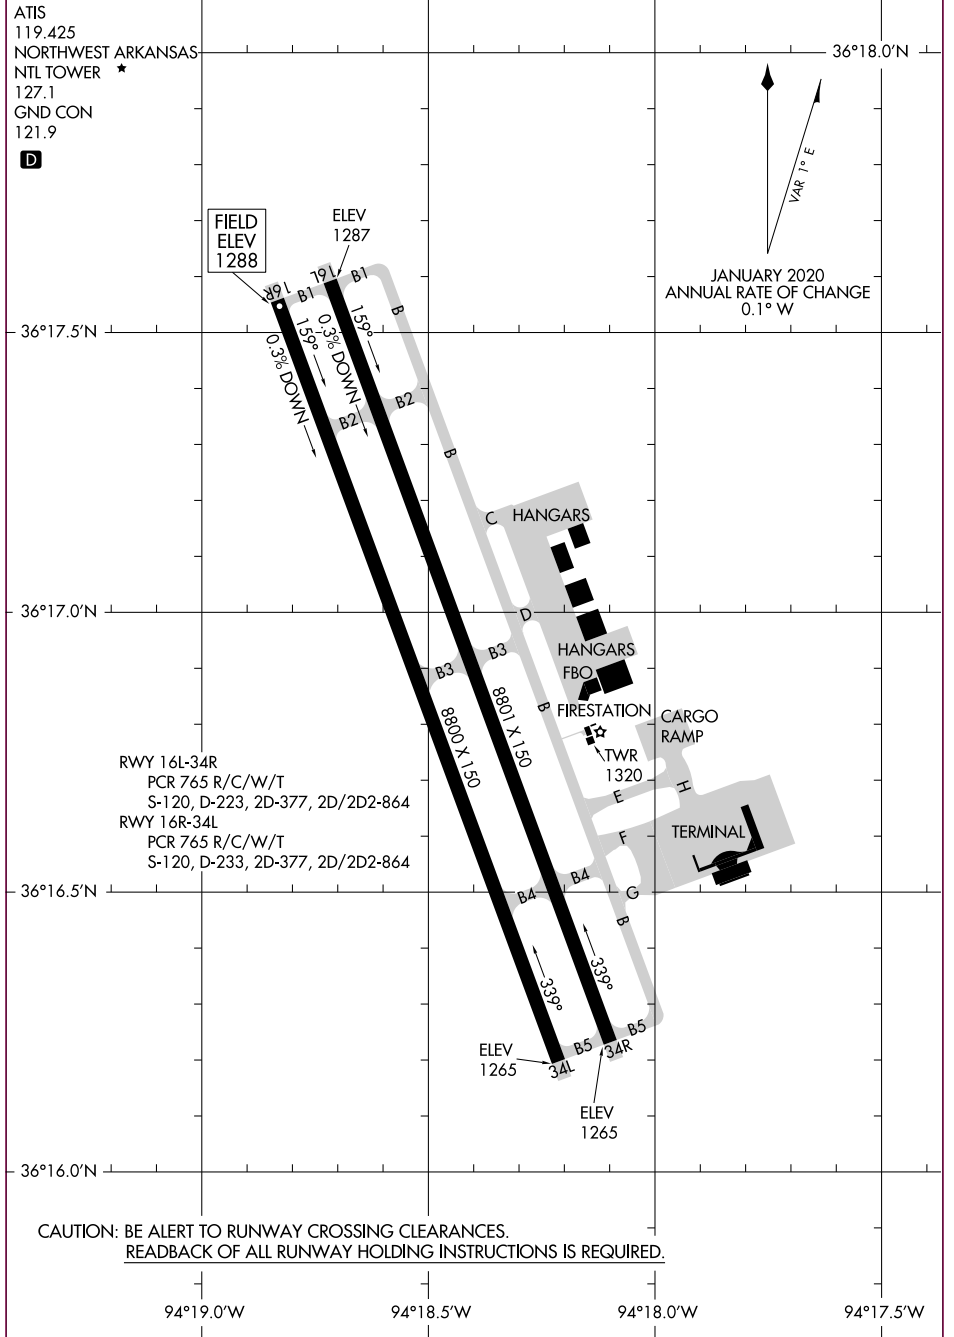

# AIRPORT DIAGRAM

AL-9274 (FAA)

NORTHWEST ARKANSAS NTL (XNA)  
FAYETTEVILLE/SPRINGDALE/ROGERS, ARKANSAS

SC-1, 14 MAY 2026 to 11 JUN 2026

SC-1, 14 MAY 2026 to 11 JUN 2026

# AIRPORT DIAGRAM

FAYETTEVILLE/SPRINGDALE/ROGERS, ARKANSAS  
NORTHWEST ARKANSAS NTL(XNA)