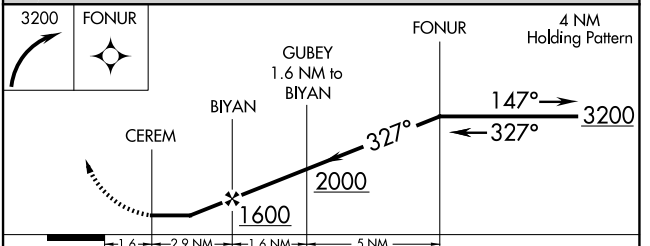

APP CRS 327°	Rwy Idg TDZE Apt Elev	N/A N/A 44
------------------------	-----------------------------	---------------------------------------

RNAV (GPS)-A

AKHIOK (AKK) (PAKH)

▼ DME/DME RNP-0.3 NA. Procedure NA at night.
▲ Circling NA northwest of Rwy 4/22.

MISSED APPROACH: Climbing right turn to 3200 direct FONUR WP and hold.

AWOS-3P 118.325	ANCHORAGE CENTER 125.1 281.4	KENAI RADIO 122.6	UNICOM 122.8 (CTAF)
---------------------------	--	-----------------------------	-------------------------------