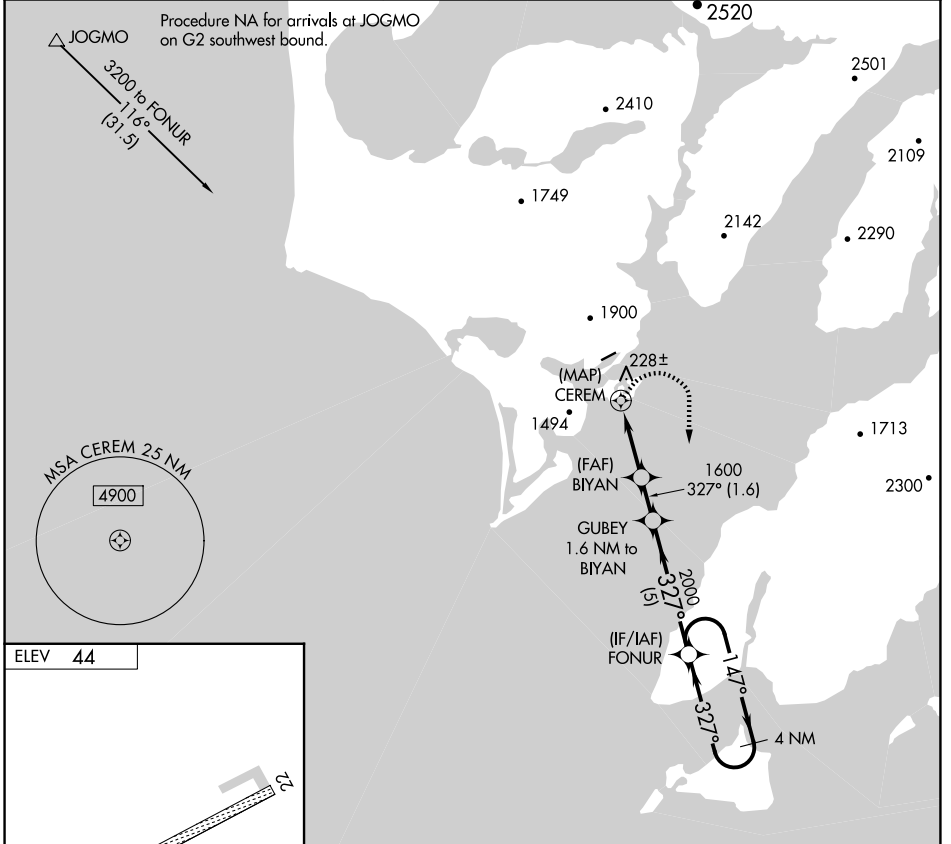

APP CRS 327°	Rwy Idg TDZE Apt Elev	N/A N/A 44
------------------------	-----------------------------	---------------------------------------

RNAV (GPS)-A

AKHIOK (AKK) (PAKH)

▼ DME/DME RNP-0.3 NA. Procedure NA at night.
▲ Circling NA northwest of Rwy 4/22.

MISSED APPROACH: Climbing right turn to 3200 direct FONUR WP and hold.

AWOS-3P 118.325	ANCHORAGE CENTER 125.1 281.4	KENAI RADIO 122.6	UNICOM 122.8 (CTAF)
---------------------------	--	-----------------------------	-------------------------------

CATEGORY	A	B	C	D
CIRCLING	620-2 576 (600-2)	1360-2 1316 (1400-2)	NA	

AK, 14 MAY 2026 to 09 JUL 2026

AK, 14 MAY 2026 to 09 JUL 2026