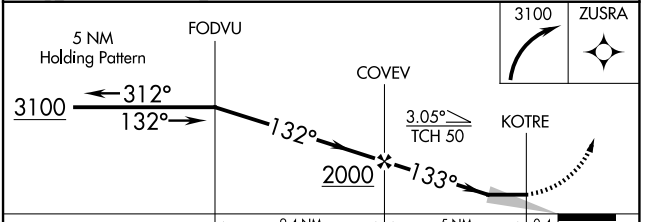

APP CRS 133°	Rwy Ldg 4400
	TDZE 215
	Apt Elev 215

RNAV (GPS) RWY 13

WILLOW (UUO)(PAUO)

NA Use Wasilla altimeter setting.
 Procedure NA at night.
 DME/DME RNP-0.3 NA.

MISSED APPROACH: Climbing right turn to 3100 direct ZUSRA and hold.

IYS/PAWS AWOS-3P 135.25	ANCHORAGE CENTER 133.7 279.6	CTAF 122.8
-----------------------------------	--	----------------------

CATEGORY	A	B	C	D
LNAV MDA	1220-1¼ 1005 (1100-1¼)	1220-1½ 1005 (1100-1½)	1220-3 1005 (1100-3)	NA
CIRCLING	1220-1¼ 1005 (1100-1¼)	1220-1½ 1005 (1100-1½)	1220-3 1005 (1100-3)	NA