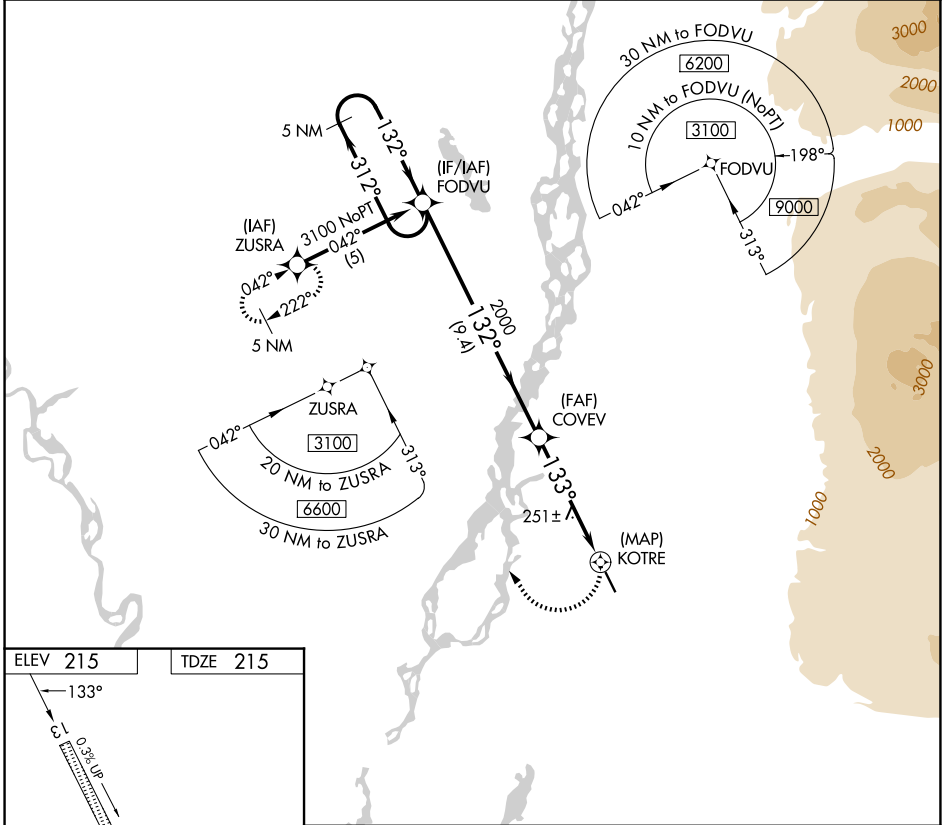

APP CRS 133°	Rwy Ldg 4400
	TDZE 215
	Apt Elev 215

RNAV (GPS) RWY 13

WILLOW (UUO)(PAUO)

NA Use Wasilla altimeter setting.
 Procedure NA at night.
 DME/DME RNP-0.3 NA.

MISSED APPROACH: Climbing right turn to 3100 direct ZUSRA and hold.

IYS/PAWS AWOS-3P 135.25	ANCHORAGE CENTER 133.7 279.6	CTAF 122.8
-----------------------------------	--	----------------------

CATEGORY	A	B	C	D
LNAV MDA	1220-1¼ 1005 (1100-1¼)	1220-1½ 1005 (1100-1½)	1220-3 1005 (1100-3)	NA
CIRCLING	1220-1¼ 1005 (1100-1¼)	1220-1½ 1005 (1100-1½)	1220-3 1005 (1100-3)	NA

AK, 14 MAY 2026 to 09 JUL 2026

AK, 14 MAY 2026 to 09 JUL 2026