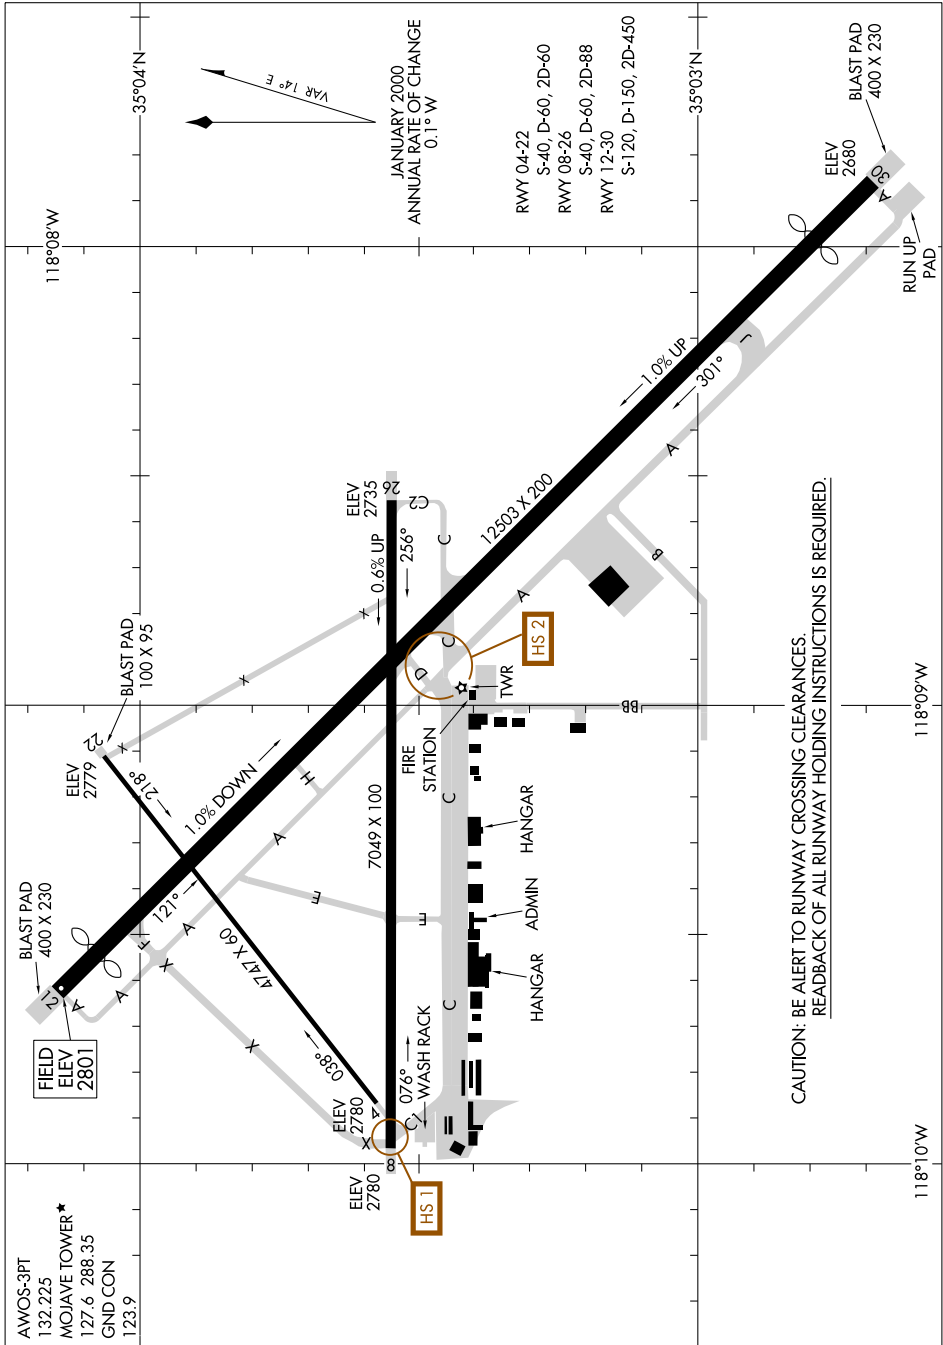

AIRPORT DIAGRAM

MOJAVE AIR & SPACE PORT/RUTAN FLD (MHV)
AL-9353 (FAA)
MOJAVE, CALIFORNIA

SW-3, 14 MAY 2026 to 11 JUN 2026

SW-3, 14 MAY 2026 to 11 JUN 2026

AIRPORT DIAGRAM

MOJAVE, CALIFORNIA
MOJAVE AIR & SPACE PORT/RUTAN FLD (MHV)