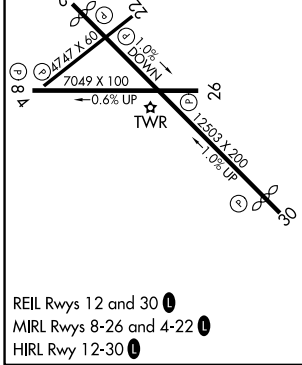

APP CRS	Rwy Ldg	4747
218°	TDZE	2780
	Apt Elev	2801

RNAV (GPS) RWY 22

MOJAVE AIR & SPACE PORT/RUTAN FLD (MHV)

RNP APCH.	MISSED APPROACH: Climb to 6000 direct UGONE and on track 205° to JERID and hold.
	Circling NA southeast of runway 4 and south of Rwy 26.

AWOS-3PT 132.225	JOSHUA APP CON 133.65 348.7	MOJAVE TOWER* 127.6 (CTAF) 0 288.35	GND CON 123.9
----------------------------	---------------------------------------	---	-------------------------

CATEGORY	A	B	C	D
LNAV MDA	3200-1	420 (400-1)	3200-1½	420 (400-1½)
CIRCLING	3300-1 499 (500-1)	3480-1 679 (700-1)	4140-3 1339 (1400-3)	4500-3 1699 (1700-3)