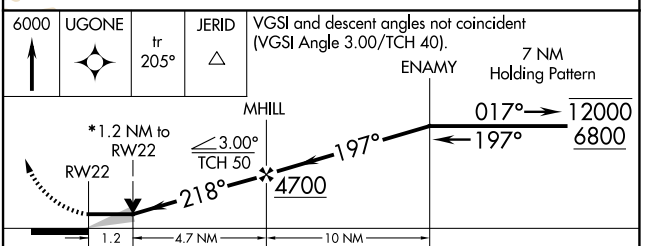

APP CRS	Rwy Ldg	4747
218°	TDZE	2780
	Apt Elev	2801

RNAV (GPS) RWY 22

MOJAVE AIR & SPACE PORT/RUTAN FLD (MHV)

RNP APCH.	MISSED APPROACH: Climb to 6000 direct UGONE and on track 205° to JERID and hold.
	Circling NA southeast of runway 4 and south of Rwy 26.

AWOS-3PT 132.225	JOSHUA APP CON 133.65 348.7	MOJAVE TOWER* 127.6 (CTAF) 0 288.35	GND CON 123.9
----------------------------	---------------------------------------	---	-------------------------

CATEGORY	A	B	C	D
LNAV MDA	3200-1	420 (400-1)	3200-1½	420 (400-1½)
CIRCLING	3300-1 499 (500-1)	3480-1 679 (700-1)	4140-3 1339 (1400-3)	4500-3 1699 (1700-3)