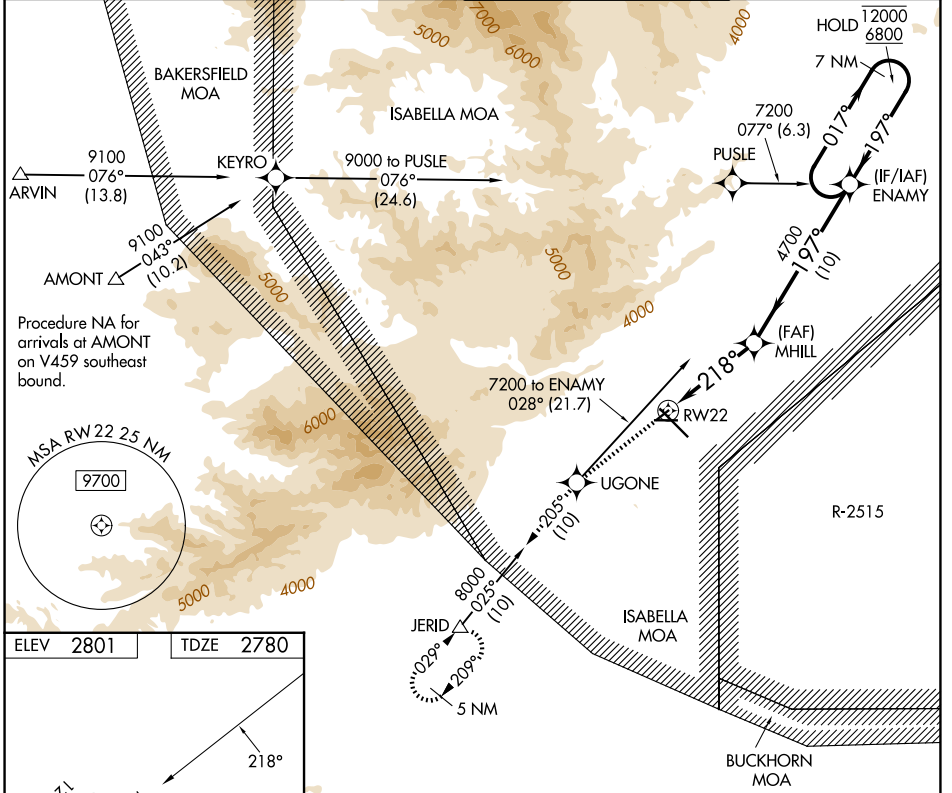

APP CRS	Rwy Ldg	4747
218°	TDZE	2780
	Apt Elev	2801

RNAV (GPS) RWY 22

MOJAVE AIR & SPACE PORT/RUTAN FLD (MHV)

RNP APCH.	MISSED APPROACH: Climb to 6000 direct UGONE and on track 205° to JERID and hold.
	Circling NA southeast of runway 4 and south of Rwy 26.

AWOS-3PT 132.225	JOSHUA APP CON 133.65 348.7	MOJAVE TOWER* 127.6 (CTAF) 0 288.35	GND CON 123.9
----------------------------	---------------------------------------	---	-------------------------

CATEGORY	A	B	C	D
LNAV MDA	3200-1	420 (400-1)	3200-1½	420 (400-1½)
CIRCLING	3300-1 499 (500-1)	3480-1 679 (700-1)	4140-3 1339 (1400-3)	4500-3 1699 (1700-3)

SW-3, 14 MAY 2026 to 11 JUN 2026

SW-3, 14 MAY 2026 to 11 JUN 2026