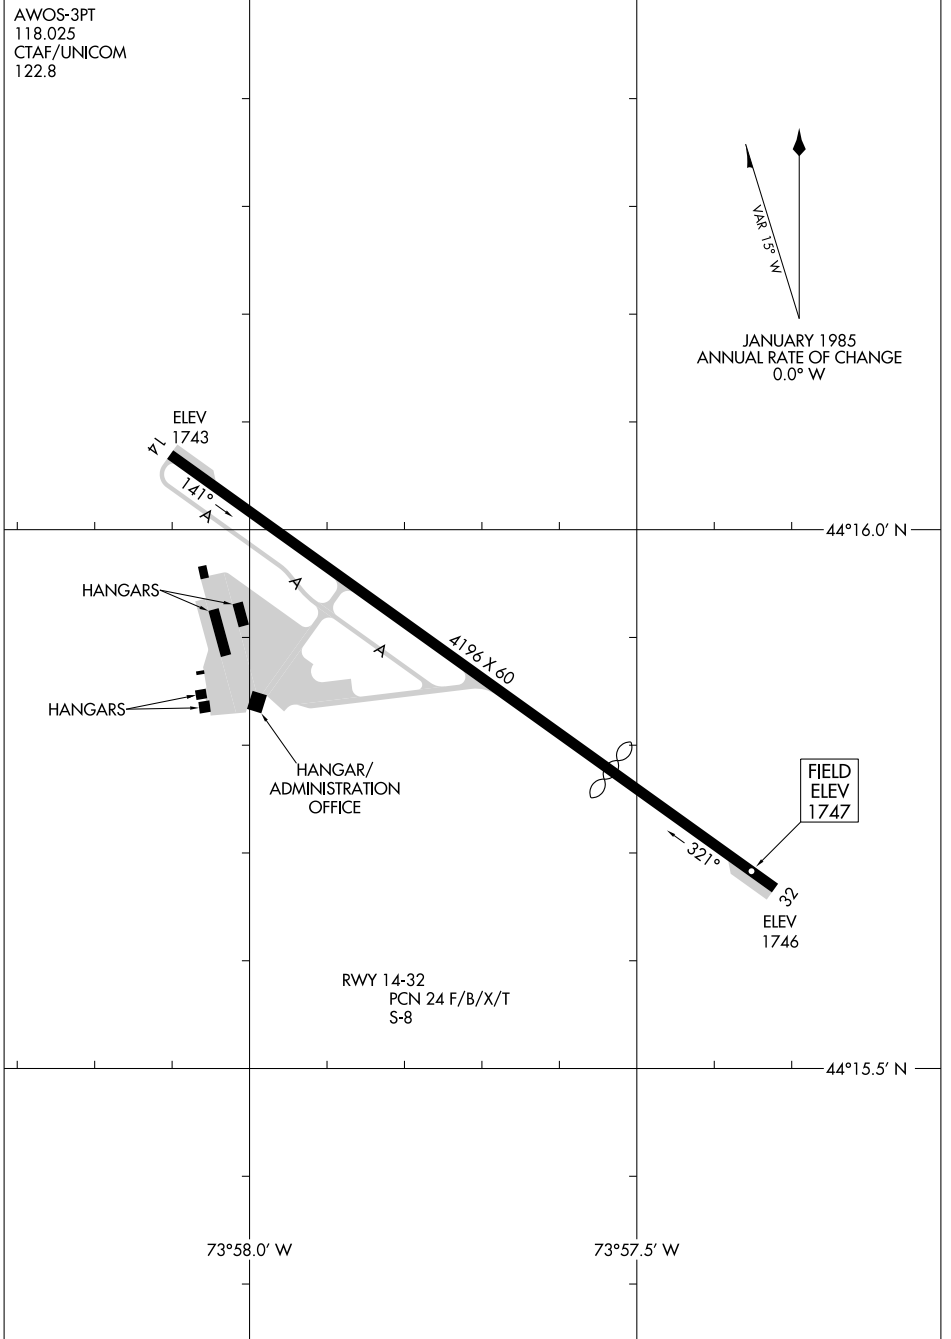

26134

AIRPORT DIAGRAM

AL-9371 (FAA)

LAKE PLACID (LKP)
LAKE PLACID, NEW YORK

AWOS-3PT
118.025
CTAF/UNICOM
122.8

NE-2, 14 MAY 2026 to 11 JUN 2026

NE-2, 14 MAY 2026 to 11 JUN 2026

AIRPORT DIAGRAM

26134

LAKE PLACID, NEW YORK
LAKE PLACID (LKP)