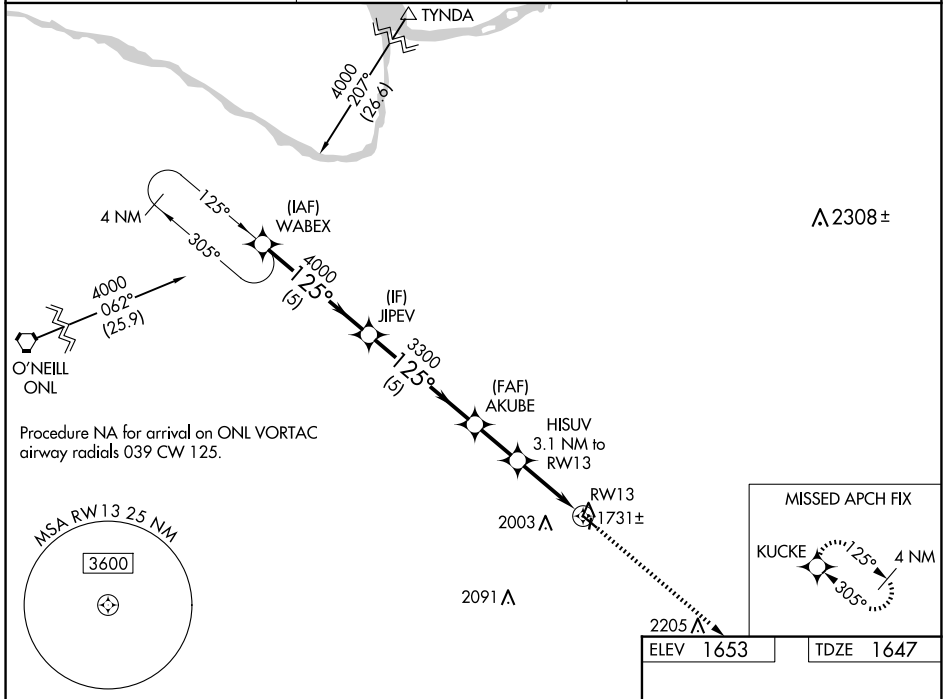

WAAS CH 86521 W13A	APP CRS 125°	Rwy Idg TDZE Apt Elev	3700 1647 1653
--	------------------------	-----------------------------	---

RNAV (GPS) RWY 13

CREIGHTON MUNI (6K3)

RNP APCH.		MISSED APPROACH: Climb to 4000 direct KUCKE and hold.
YKN AWOS-3PT 119.05	MINNEAPOLIS CENTER 128.0 257.95	CTAF 122.90

	WABEX	JIPEV	AKUBE	HISUV	KUCKE
	4000	4000	3300	3300	4000
	GP 3.00° TCH 40				*LNAV only
	5 NM	5 NM	2 NM	3.1 NM	
CATEGORY	A	B	C	D	
LPV DA	1976-1 1/8	329 (400-1 1/8)		NA	
LNAV/VNAV DA	2026-1 1/4	379 (400-1 1/4)		NA	
LNAV MDA	2120-1	473 (500-1)		NA	
CIRCLING	2160-1 507 (600-1)	2500-1 1/4 847 (900-1 1/4)		NA	

NC-2, 14 MAY 2026 to 11 JUN 2026

NC-2, 14 MAY 2026 to 11 JUN 2026