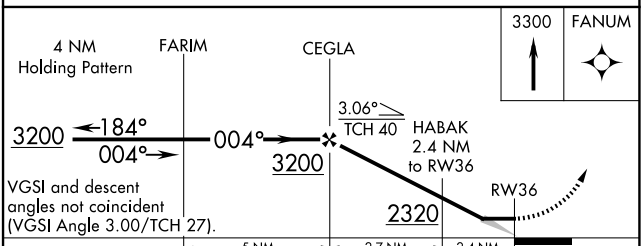

APP CRS	Rwy Idg	3200
004°	TDZE	1500
	Apt Elev	1501

RNAV (GPS) RWY 36

PARK FALLS MUNI (PKF)

NA DME/DME RNP-0.3 NA. Procedure NA at night. Use Phillips altimeter setting. MISSED APPROACH: Climb to 3300 direct FANUM and hold.

PBH AWOS-3 125.875	MINNEAPOLIS CENTER 133.65 281.5	CTAF 122.90

CATEGORY	A	B	C	D
LNAV MDA	2000-1	500 (500-1)	2000-1¼ 500 (500-1¼)	NA
CIRCLING	2060-1	559 (600-1)	2180-2 679 (700-2)	NA

EC-3, 14 MAY 2026 to 11 JUN 2026

EC-3, 14 MAY 2026 to 11 JUN 2026