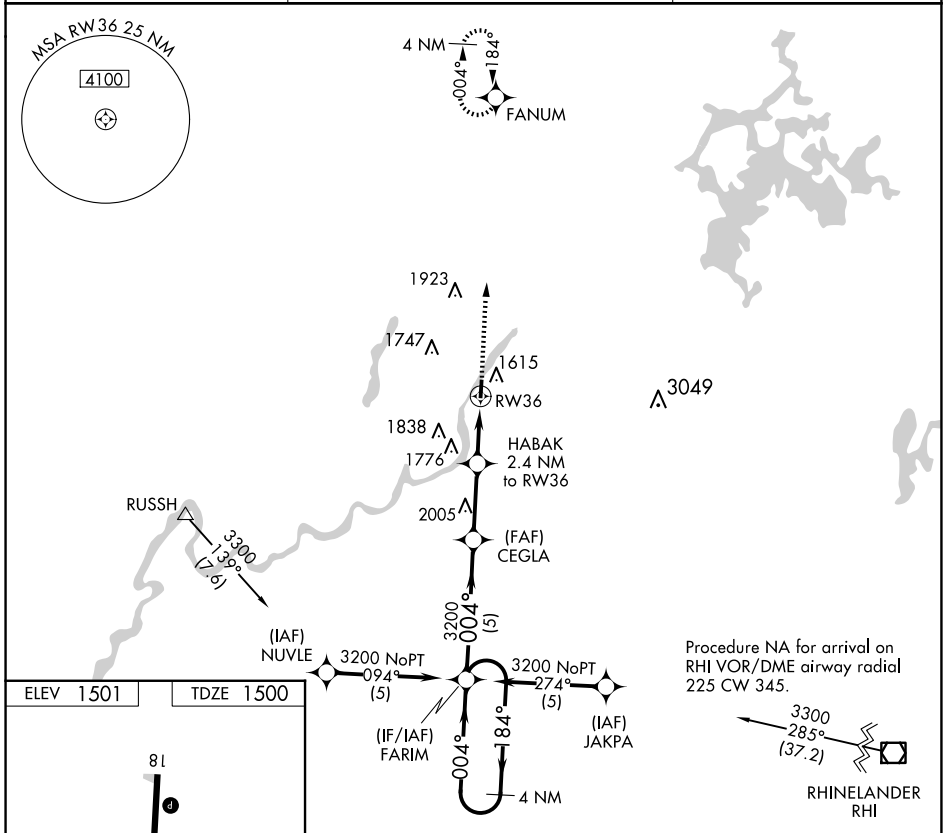

APP CRS	Rwy Idg	3200
004°	TDZE	1500
	Apt Elev	1501

RNAV (GPS) RWY 36

PARK FALLS MUNI (PKF)

NA DME/DME RNP-0.3 NA. Procedure NA at night. Use Phillips altimeter setting. MISSED APPROACH: Climb to 3300 direct FANUM and hold.

PBH AWOS-3 125.875	MINNEAPOLIS CENTER 133.65 281.5	CTAF 122.90

CATEGORY	A	B	C	D
LNAV MDA	2000-1	500 (500-1)	2000-1¼ 500 (500-1¼)	NA
CIRCLING	2060-1	559 (600-1)	2180-2 679 (700-2)	NA

EC-3, 14 MAY 2026 to 11 JUN 2026

EC-3, 14 MAY 2026 to 11 JUN 2026