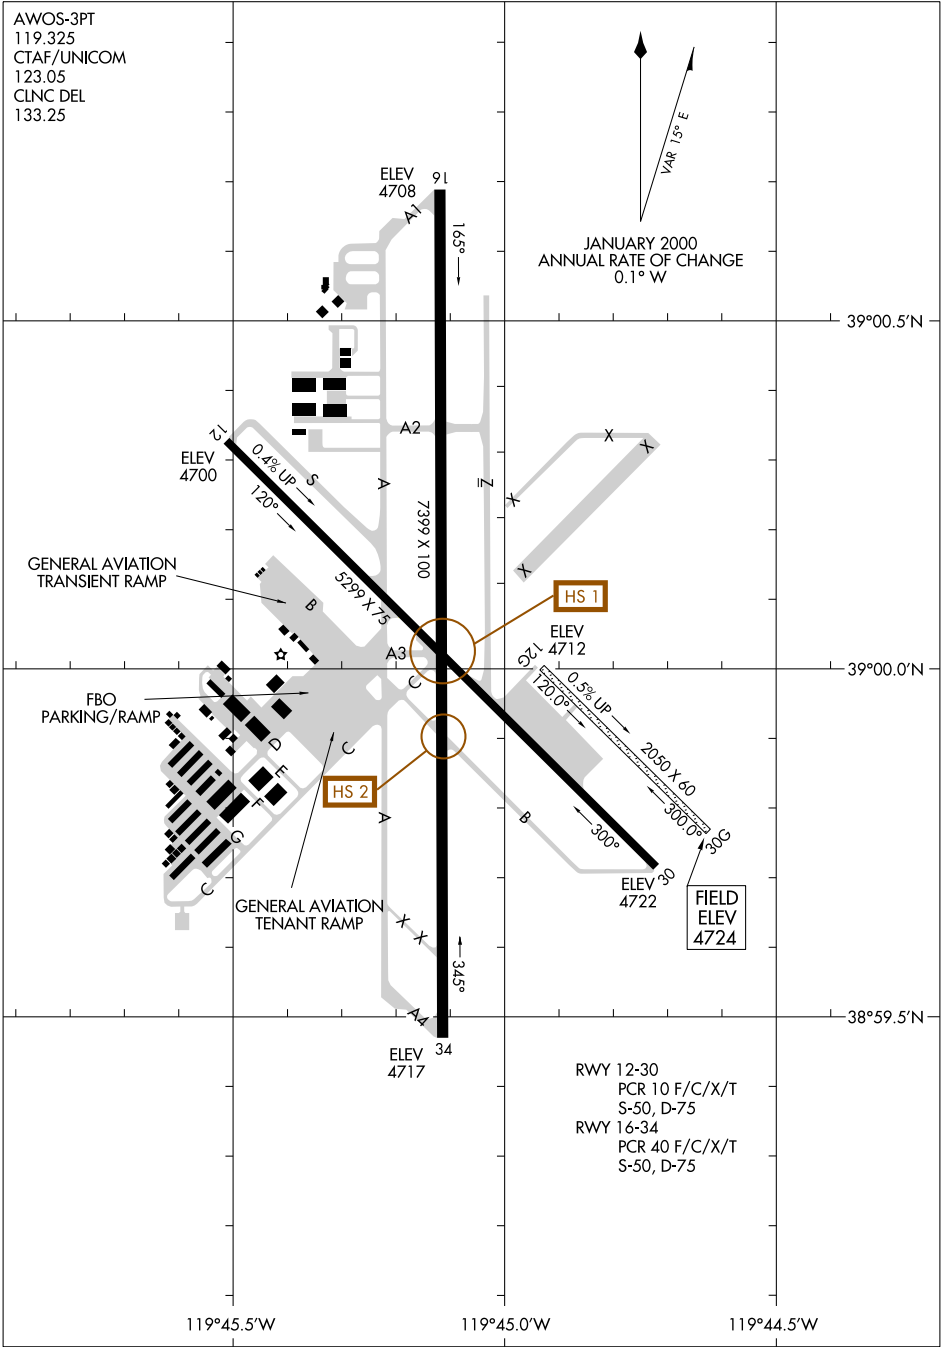

AIRPORT DIAGRAM

AL-9430 (FAA)

MINDEN-TAHOE (MEV)
MINDEN, NEVADA

AWOS-3PT
119.325
CTAF/UNICOM
123.05
CLNC DEL
133.25

JANUARY 2000
ANNUAL RATE OF CHANGE
0.1° W

SW-4, 14 MAY 2026 to 11 JUN 2026

SW-4, 14 MAY 2026 to 11 JUN 2026

RWY 12-30
PCR 10 F/C/X/T
S-50, D-75
RWY 16-34
PCR 40 F/C/X/T
S-50, D-75

119°45.5'W

119°45.0'W

119°44.5'W

AIRPORT DIAGRAM

MINDEN, NEVADA
MINDEN-TAHOE (MEV)