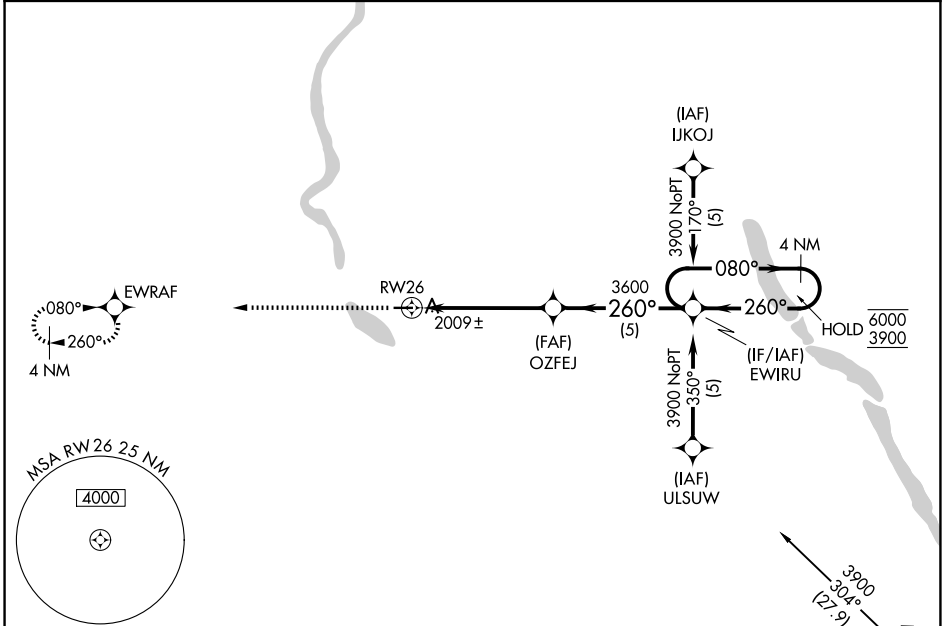

APP CRS	Rwy Ldg	3700
260°	TDZE	1960
	Apt Elev	1962

RNAV (GPS) RWY 26

KENMARE MUNI (7K5)

RNP APCH.	Procedure NA at night. Use Minot Intl altimeter setting.	MISSED APPROACH: Climb to 4000 direct EWRAF and hold.
-----------	---	---

MOT ASOS 118.725	MINOT APP CON* 119.6 363.8	UNICOM 122.8 (CTAF) 0
----------------------------	--------------------------------------	---------------------------------

ELEV 1962	TDZE 1960
-----------	-----------

CATEGORY	A	B	C	D
LNAV MDA	2420-1	460 (500-1)	NA	
CIRCLING	2660-1¼ 698 (700-1¼)	2660-1½ 698 (700-1½)	NA	

NC-1, 14 MAY 2026 to 11 JUN 2026

NC-1, 14 MAY 2026 to 11 JUN 2026