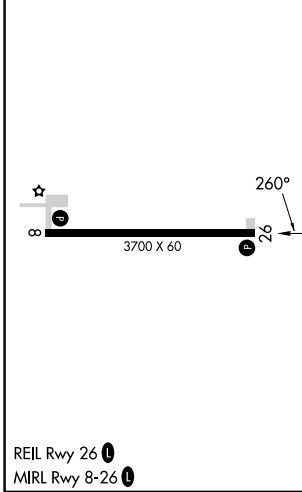

CATEGORY	A	B	C	D
LNAV MDA	2420-1	460 (500-1)	NA	
CIRCLING	2660-1¼ 698 (700-1¼)	2660-1½ 698 (700-1½)	NA	

NC-1, 14 MAY 2026 to 11 JUN 2026

NC-1, 14 MAY 2026 to 11 JUN 2026