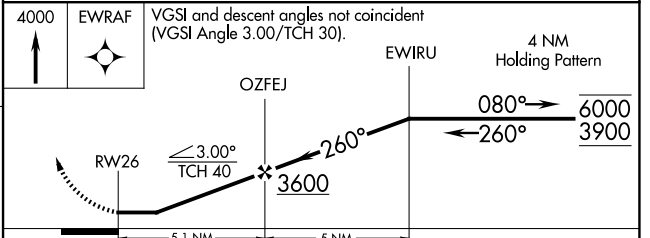

CATEGORY	A	B	C	D
LNAV MDA	2420-1	460 (500-1)	NA	
CIRCLING	2660-1¼ 698 (700-1¼)	2660-1½ 698 (700-1½)	NA	

NC-1, 14 MAY 2026 to 11 JUN 2026

NC-1, 14 MAY 2026 to 11 JUN 2026