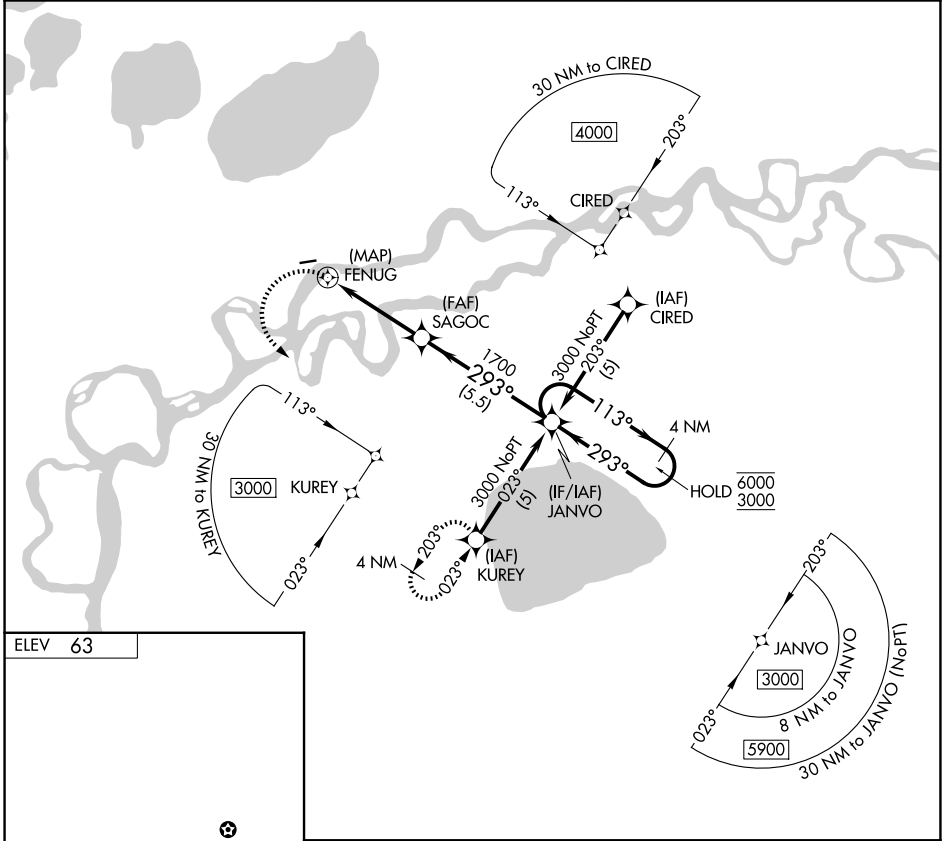

APP CRS 293°	Rwy Ldg TDZE Apt Elev	N/A N/A 63
------------------------	-----------------------------	---------------------------------------

RNAV (GPS)-A

KALSKAG (KLG)(PALG)

RNP APCH - GPS.
 Procedure NA at night. Circling NA north of Rwy 7-25.

MISSED APPROACH: Climbing left turn to 3000 direct KUREY and hold, continue climb-in hold to 3000.

AWOS-3P 119.025	ANCHORAGE CENTER 118.15 251.05	UNICOM 122.8 (CTAF) 0
---------------------------	--	---------------------------------

CATEGORY	A	B	C	D
CIRCLING	520-1 457 (500-1)	700-1 637 (700-1)	NA	

AK, 14 MAY 2026 to 09 JUL 2026

AK, 14 MAY 2026 to 09 JUL 2026