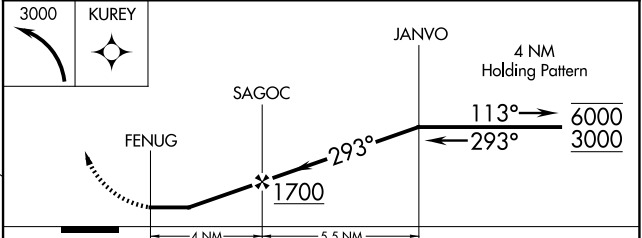

APP CRS 293°	Rwy Ldg TDZE Apt Elev	N/A N/A 63
------------------------	-----------------------------	---------------------------------------

RNAV (GPS)-A

KALSKAG (KLG)(PALG)

RNP APCH - GPS.
 Procedure NA at night. Circling NA north of Rwy 7-25.

MISSED APPROACH: Climbing left turn to 3000 direct KUREY and hold, continue climb-in hold to 3000.

AWOS-3P 119.025	ANCHORAGE CENTER 118.15 251.05	UNICOM 122.8 (CTAF) 0
---------------------------	--	---------------------------------