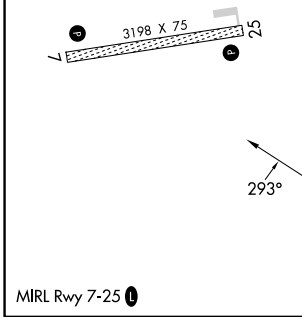

APP CRS 293°	Rwy Ldg TDZE Apt Elev	N/A N/A 63
------------------------	-----------------------------	---------------------------------------

RNAV (GPS)-A

KALSKAG (KLG)(PALG)

RNP APCH - GPS.
 Procedure NA at night. Circling NA north of Rwy 7-25.

MISSED APPROACH: Climbing left turn to 3000 direct KUREY and hold, continue climb-in hold to 3000.

AWOS-3P 119.025	ANCHORAGE CENTER 118.15 251.05	UNICOM 122.8 (CTAF) 0
---------------------------	--	---------------------------------