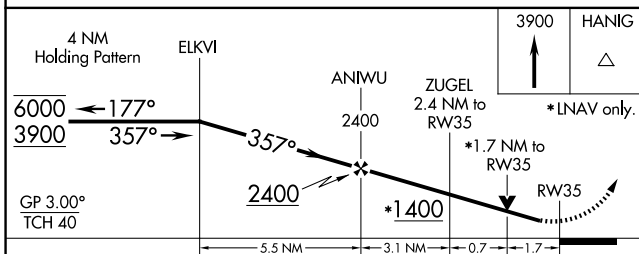

WAAS CH 82522 W35A	APP CRS 357°	Rwy Ldg TDZE Apt Elev	4296 600 600
--	------------------------	-----------------------------	---

RNAV (GPS) RWY 35

STIGLER RGNL (GZL)

RNP APCH.	MISSED APPROACH: Climb to 3900 direct HANIG and hold.
-----------	---

AWOS-3PT 118.575	FORT WORTH CENTER 132.2 338.35	CTAF 122.9
----------------------------	--	----------------------

CATEGORY	A	B	C	D
LPV DA	850-1	250 (300-1)		NA
LNAV/VNAV DA	867-1	267 (300-1)		NA
LNAV MDA	1180-1	580 (600-1)		NA
CIRCLING	1180-1	580 (600-1)		NA