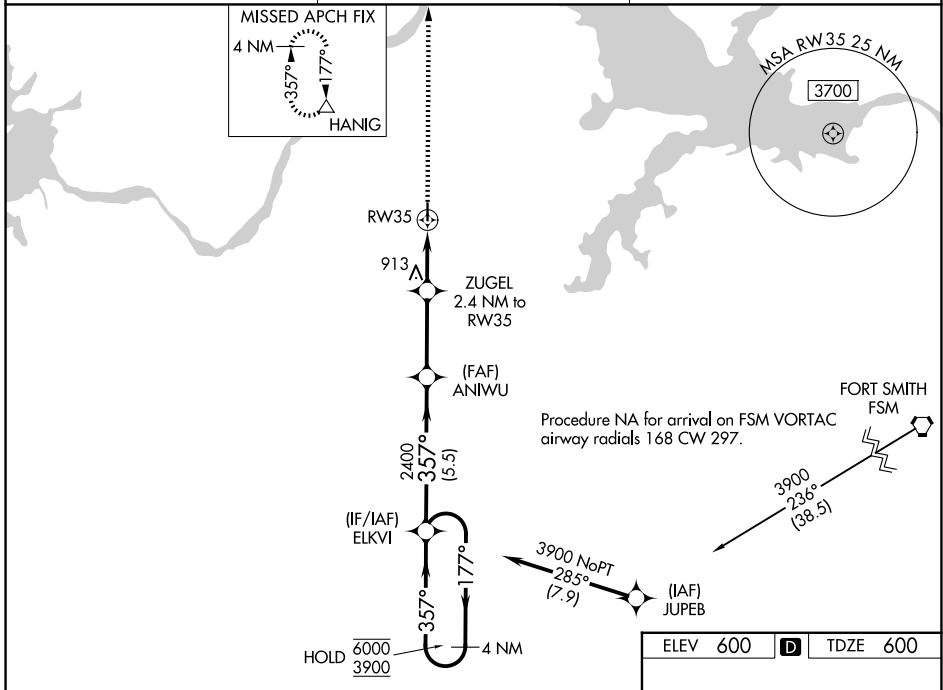

WAAS CH 82522 W35A	APP CRS 357°	Rwy Ldg TDZE Apt Elev	4296 600 600
--	------------------------	-----------------------------	---

RNAV (GPS) RWY 35

STIGLER RGNL (GZL)

RNP APCH.	MISSED APPROACH: Climb to 3900 direct HANIG and hold.
-----------	---

AWOS-3PT 118.575	FORT WORTH CENTER 132.2 338.35	CTAF 122.9
----------------------------	--	----------------------

CATEGORY	A	B	C	D
LPV DA	850-1	250 (300-1)		NA
LNAV/VNAV DA	867-1	267 (300-1)		NA
LNAV MDA	1180-1	580 (600-1)		NA
CIRCLING	1180-1	580 (600-1)		NA

SC-1, 14 MAY 2026 to 11 JUN 2026

SC-1, 14 MAY 2026 to 11 JUN 2026