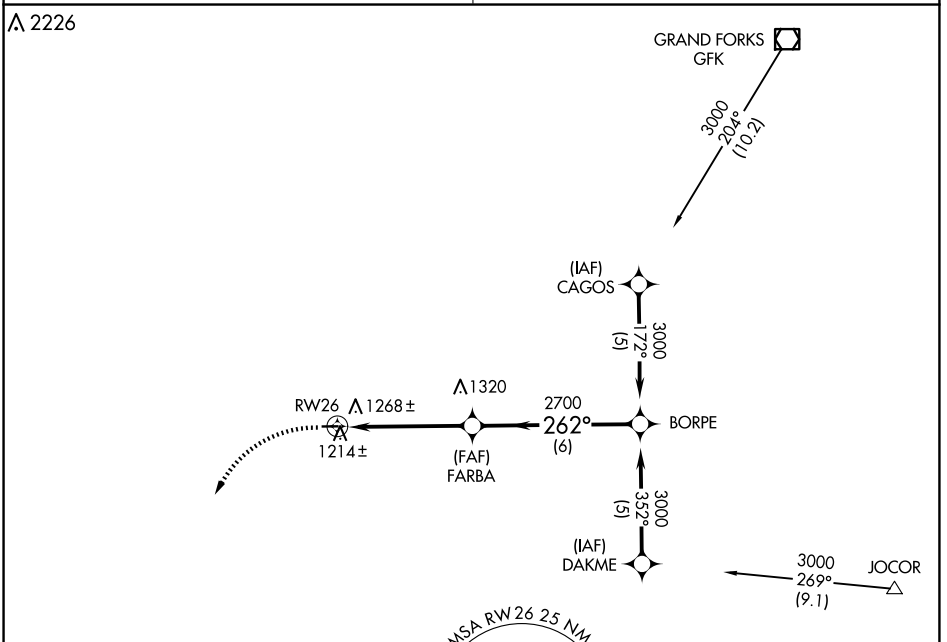

APP CRS	Rwy Idg	3160
262°	TDZE	1117
	Apt Elev	1117

RNAV (GPS) RWY 26

NORTHWOOD MUNI/VINCE FLD (4V4)

RNP APCH - GPS.	MISSED APPROACH: Climb to 1800 then climbing left turn to 3500 direct UNIZY WP and hold.
Use Grand Forks Intl altimeter setting. NA	
GRAND FORKS APP CON★ 118.1 318.1	UNICOM 122.8 (CTAF) 0

ELEV 1117	TDZE 1117
-----------	-----------

CATEGORY	A	B	C	D
LNVA MDA	1660-1	543 (600-1)	NA	
CIRCLING	1720-1	603 (700-1)	NA	

NC-1, 14 MAY 2026 to 11 JUN 2026

NC-1, 14 MAY 2026 to 11 JUN 2026