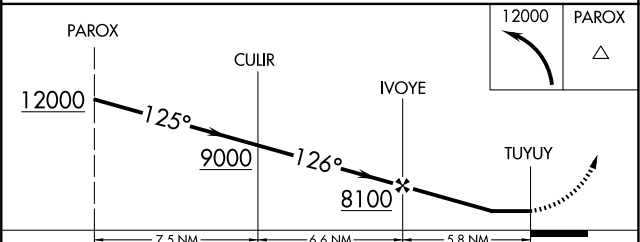

CATEGORY	A	B	C	D
CIRCLING	6320-1 375 (400-1)	6400-1 455 (500-1)	6800-2½ 855 (900-2½)	NA

MIRL Rwy 5-23
REIL Rwy 5 and 23

SW-1, 14 MAY 2026 to 11 JUN 2026

SW-1, 14 MAY 2026 to 11 JUN 2026