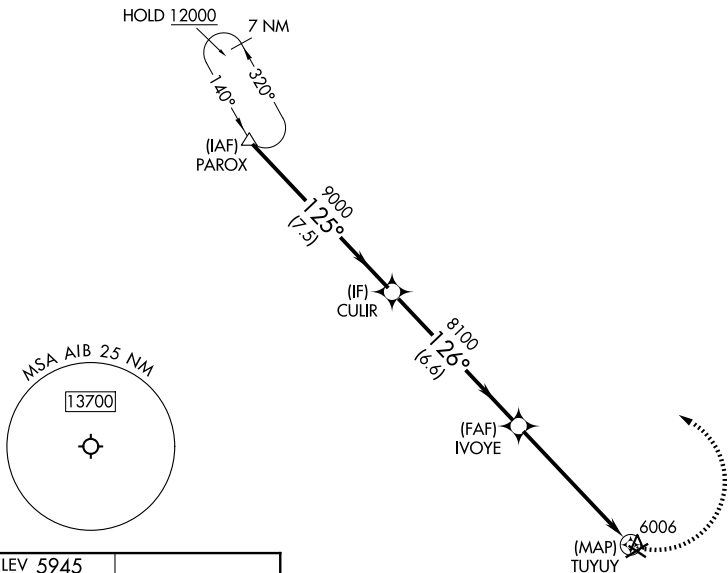

APP CRS 126°	Rwy Ldg TDZE Apt Elev	N/A N/A 5945
------------------------	-----------------------------	---

RNAV (GPS)-A

HOPKINS FLD (AIB)

RNP APCH-GPS.	MISSED APPROACH: Climbing left turn to 12000 direct PAROX and hold, continue climb-in-hold to 12000.
<p>▽ Circling NA to Rwy 11 and 29. Circling Rwy 23 NA at night.</p> <p>⚠ When local altimeter setting not received, procedure NA.</p>	

AWOS-3 132.525	DENVER CENTER 127.1	UNICOM 122.8 (CTAF)
--------------------------	-------------------------------	-------------------------------

All arrivals on V244 descend to 12000 in PAROX holding pattern before departing PAROX.
NoPT for arrival at PAROX on V391 southbound.

ELEV 5945

CATEGORY	A	B	C	D
CIRCLING	6320-1 375 (400-1)	6400-1 455 (500-1)	6800-2½ 855 (900-2½)	NA

MIRL Rwy 5-23
REIL Rwy 5 and 23

SW-1, 14 MAY 2026 to 11 JUN 2026

SW-1, 14 MAY 2026 to 11 JUN 2026