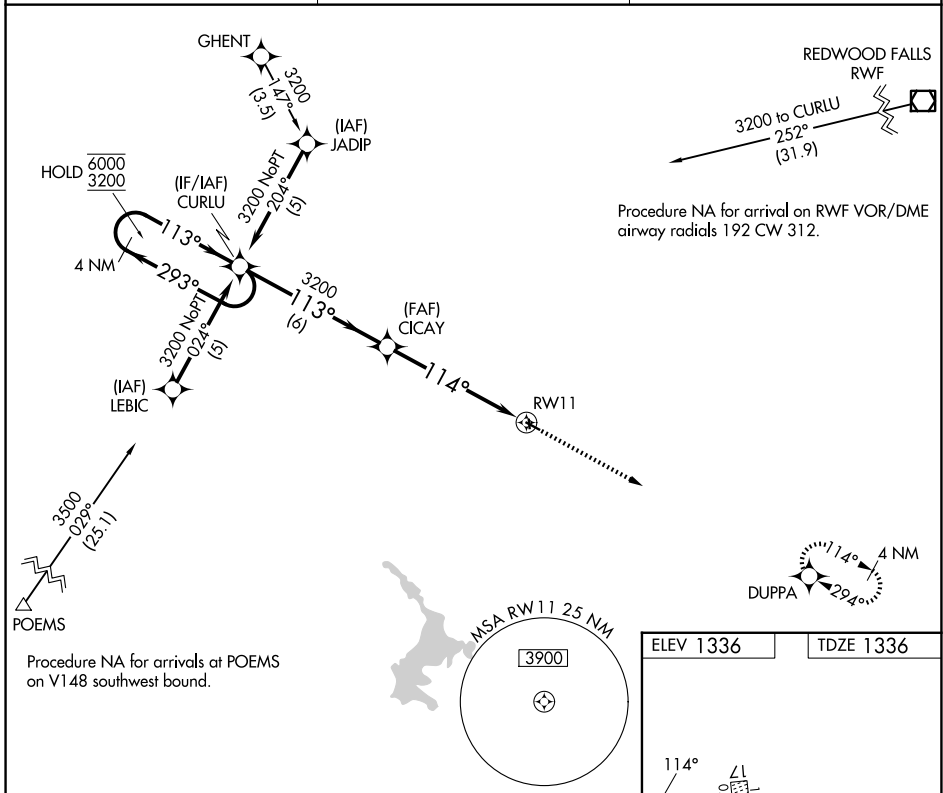

APP CRS	Rwy Ldg	3098
114°	TDZE	1336
	Apt Elev	1336

RNAV (GPS) RWY 11

TRACY MUNI (TKC)

RNP APCH - GPS.	MISSED APPROACH: Climb to 3000 direct DUPPA and hold.
<p>Procedure NA at night. Rwy 11 helicopter visibility reduction below 1 SM NA. Circling NA to Rwy 17-35.</p>	

AWOS-3PT 120.0	MINNEAPOLIS CENTER 127.1 290.2	CTAF 122.9 0
--------------------------	--	------------------------

	6 NM		5.7 NM	
CATEGORY	A	B	C	D
RNAV MDA	1920-1	584 (600-1)	NA	
CIRCLING	1960-1	624 (700-1)	NA	

ELEV 1336	TDZE 1336
MIRL Rwy 11-29 0	

NC-1, 14 MAY 2026 to 11 JUN 2026

NC-1, 14 MAY 2026 to 11 JUN 2026