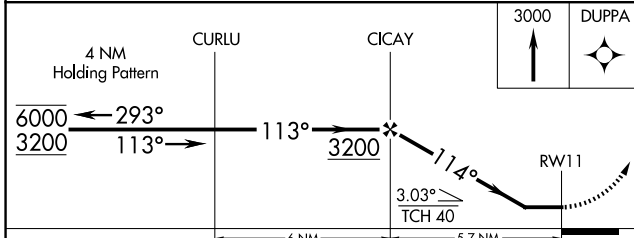

APP CRS	Rwy Ldg	3098
114°	TDZE	1336
	Apt Elev	1336

RNAV (GPS) RWY 11

TRACY MUNI (TKC)

RNP APCH - GPS.	MISSED APPROACH: Climb to 3000 direct DUPPA and hold.
Procedure NA at night. Rwy 11 helicopter visibility reduction below 1 SM NA. Circling NA to Rwy 17-35.	

AWOS-3PT 120.0	MINNEAPOLIS CENTER 127.1 290.2	CTAF 122.9 0

	6 NM		5.7 NM	
CATEGORY	A	B	C	D
RNAV MDA	1920-1	584 (600-1)	NA	
CIRCLING	1960-1	624 (700-1)	NA	

ELEV 1336	TDZE 1336
MIRL Rwy 11-29 0	

NC-1, 14 MAY 2026 to 11 JUN 2026

NC-1, 14 MAY 2026 to 11 JUN 2026