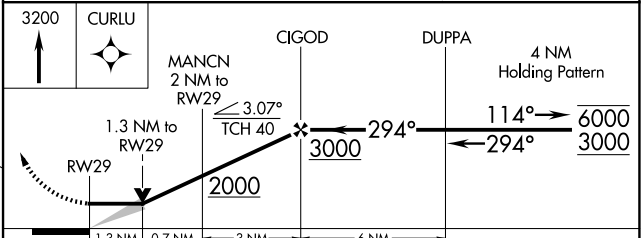

CATEGORY	A	B	C	D
LNAV MDA	1720-1	385 (400-1)		NA
CIRCLING	1920-1	584 (600-1)		NA

NC-1, 14 MAY 2026 to 11 JUN 2026

NC-1, 14 MAY 2026 to 11 JUN 2026