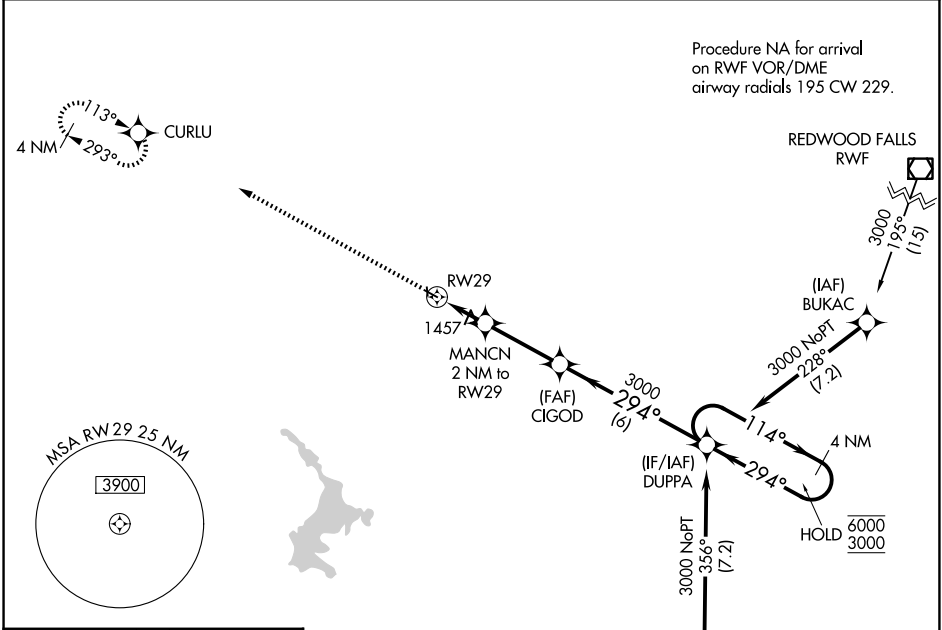

APP CRS	Rwy Ldg	3098
294°	TDZE	1335
	Apt Elev	1336

RNAV (GPS) RWY 29

TRACY MUNI (TKC)

RNP APCH-GPS.	MISSED APPROACH: Climb to 3200 direct CURLU and hold.
<p>Procedure NA at night. Circling NA to Rwy 17-35.</p>	

AWOS-3PT 120.0	MINNEAPOLIS CENTER 127.1 290.2	CTAF 122.9
--------------------------	--	----------------------

ELEV 1336	TDZE 1335
-----------	-----------

CATEGORY	A	B	C	D
LNAV MDA	1720-1	385 (400-1)		NA
CIRCLING	1920-1	584 (600-1)		NA

NC-1, 14 MAY 2026 to 11 JUN 2026

NC-1, 14 MAY 2026 to 11 JUN 2026