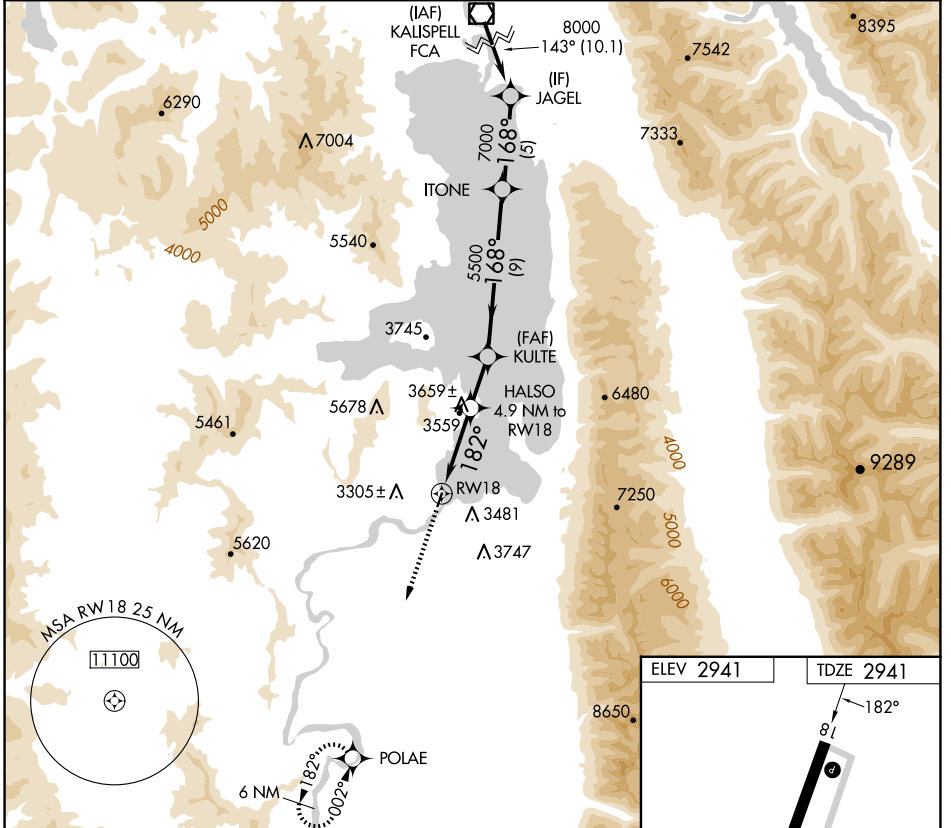

APP CRS	Rwy Ldg	4195
182°	TDZE	2941
	Apt Elev	2941

RNAV (GPS) RWY 18

POLSON (8S1)

<p>NA</p> <p>Procedure NA at night. DME/DME RNP-0.3 NA. Use Glacier Park Intl altimeter setting. Helicopter visibility reduction below 1 SM NA.</p>	<p>MISSED APPROACH: Climb to 9200 direct POLAE and hold.</p>
--	--

GPI ASOS 132.625	SALT LAKE CENTER 127.075 244.875	UNICOM 122.8 (CTAF) 0
----------------------------	--	---------------------------------

NW-1, 14 MAY 2026 to 11 JUN 2026

NW-1, 14 MAY 2026 to 11 JUN 2026

9200	POLAE	HALSO 4.9 NM to RWY18	KULTE	ITONE	JAGEL	FCA VOR/DME
		≤ 3.09° TCH 30				
		182°	168°	143°		8000
		4560	5500	7000	8000	Procedure Turn NA
		4.9 NM	2.9 NM	9 NM	5 NM	10.1 NM
CATEGORY	A	B	C	D		
LNAV MDA	4480-1¼ 1539 (1600-1¼)	4480-1½ 1539 (1600-1½)	NA			
CIRCLING	4480-1¼ 1539 (1600-1¼)	4480-1½ 1539 (1600-1½)	NA			